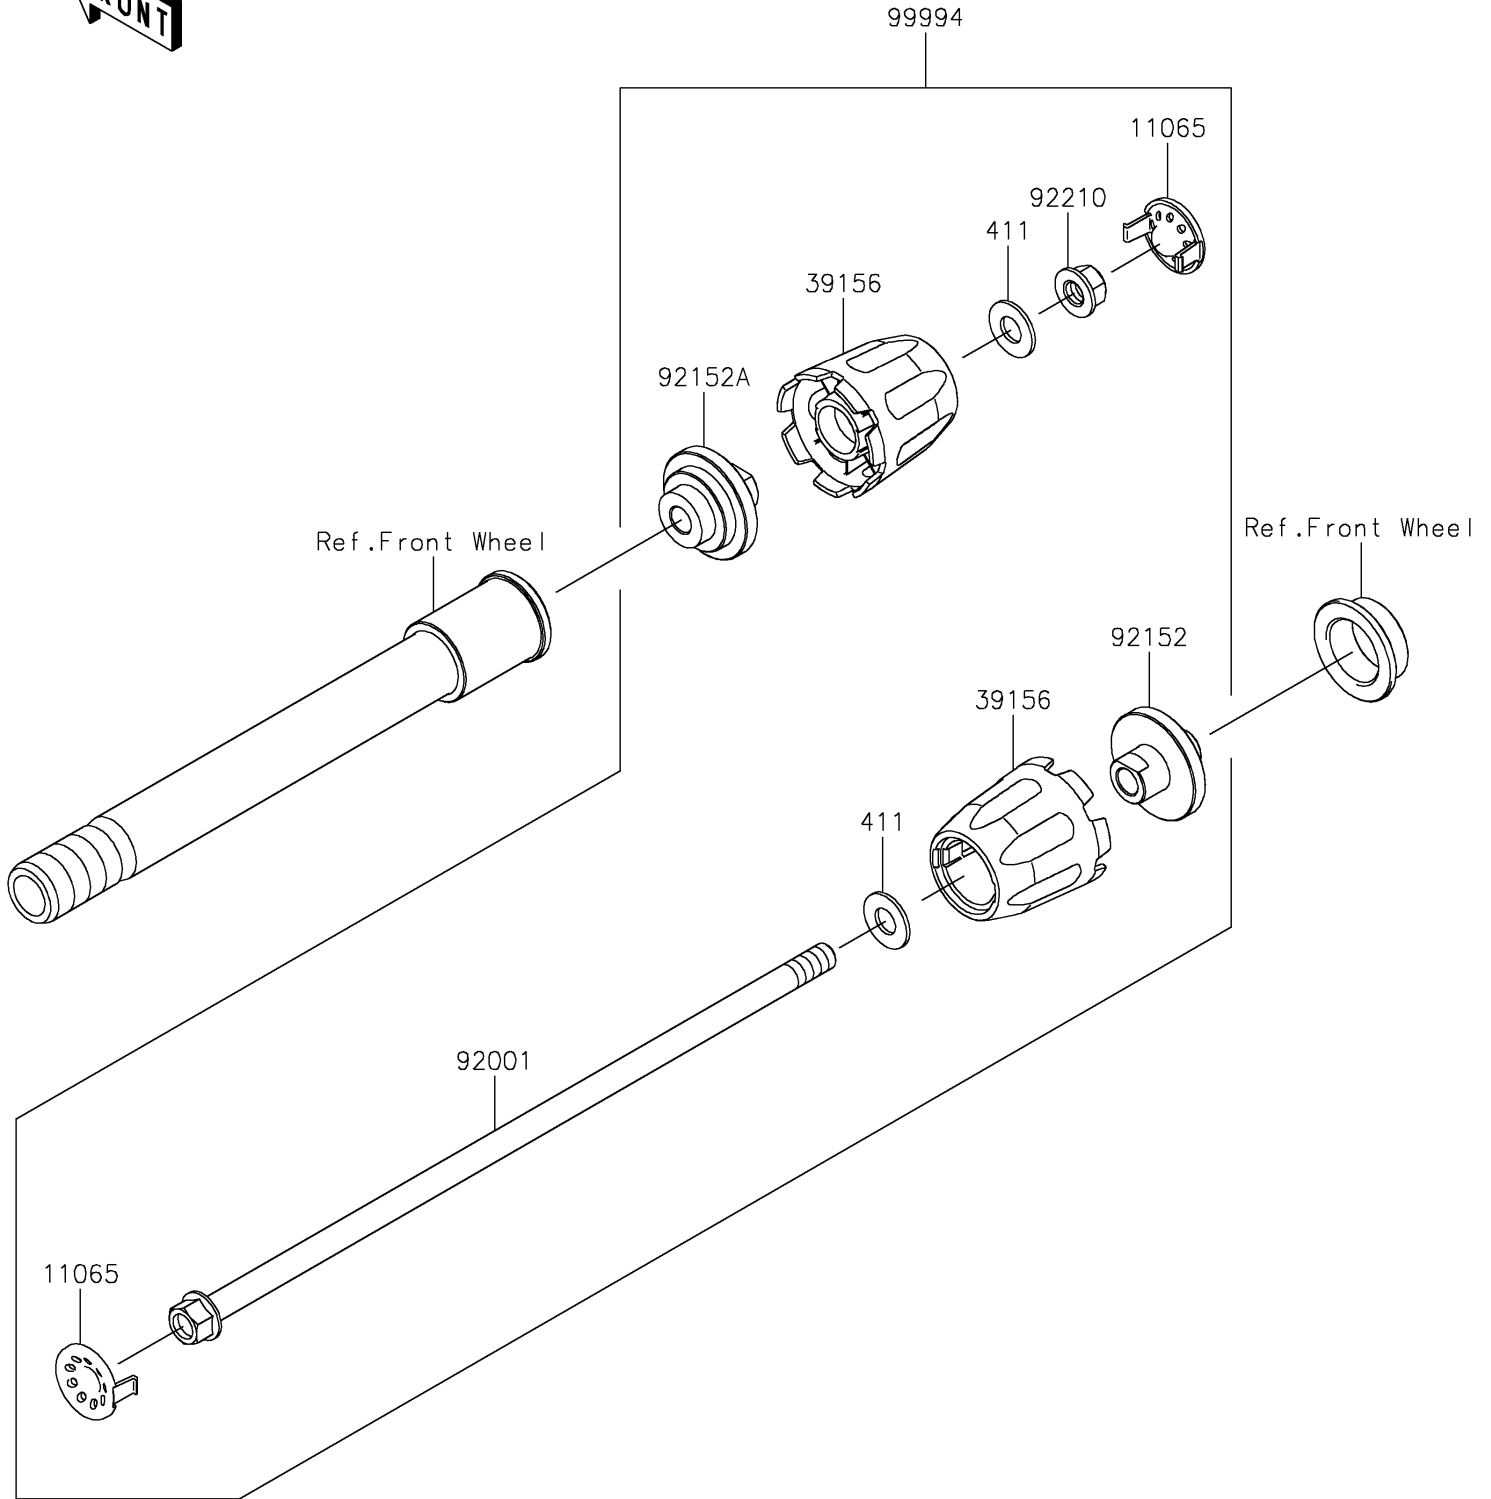

2021 Ninja® ZX™ -6R ABS PARTS DIAGRAM

Accessory(Axle Slider)

F2910B

2021 Ninja® ZX™ -6R ABS PARTS LIST

Accessory(Axle Slider)

ITEM NAME	PART NUMBER	QUANTITY
CAP,B.SILVER (Ref # 11065)	11065-1313-54N	2
PAD,AXLE SLIDER (Ref # 39156)	39156-2212	2
BOLT,FLANGED,10X320,BLACK (Ref # 92001)	92001-1624	1
COLLAR,LH (Ref # 92152)	92152-2502	1
COLLAR,RH (Ref # 92152A)	92152-2503	1
NUT,LOCK,FLANGED,10MM (Ref # 92210)	92210-1139	1
FRONT AXLE SLIDER (Ref # 99994)	99994-1119	1
WASHER-PLAIN,10MM (Ref # 411)	411AA1000	2