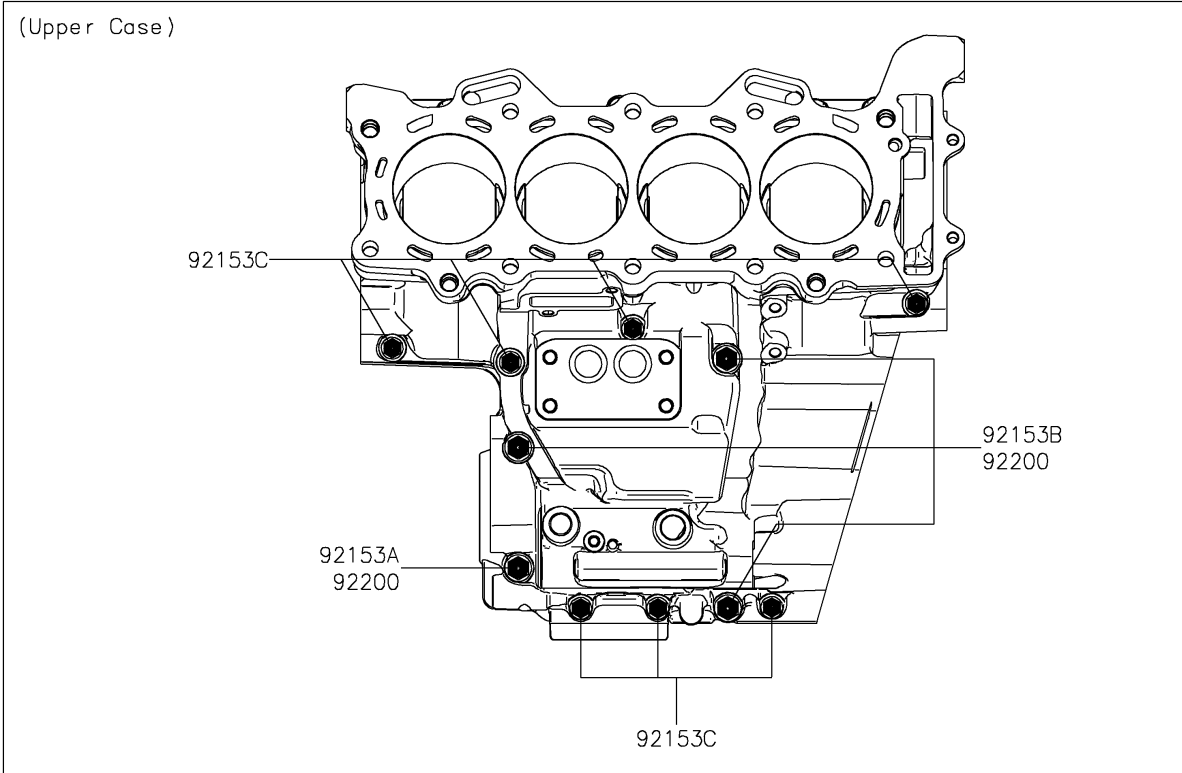

2021 Ninja[®] ZX[™] -6R PARTS DIAGRAM

Crankcase Bolt Pattern

E1412

2021 Ninja® ZX™ -6R PARTS LIST

Crankcase Bolt Pattern

ITEM NAME	PART NUMBER	QUANTITY
BOLT,FLANGED,8X95 (Ref # 92153)	92153-1631	10
BOLT,FLANGED,8X90 (Ref # 92153A)	92153-1632	1
BOLT,FLANGED,8X75 (Ref # 92153B)	92153-1633	3
BOLT,FLANGED,6X68 (Ref # 92153C)	92153-1637	7
BOLT,FLANGED,6X50 (Ref # 92153D)	92153-1638	9
WASHER,8.2X16X1.6 (Ref # 92200)	92200-0047	4
WASHER,8.5X18X3.0 (Ref # 92200A)	92200-0153	10