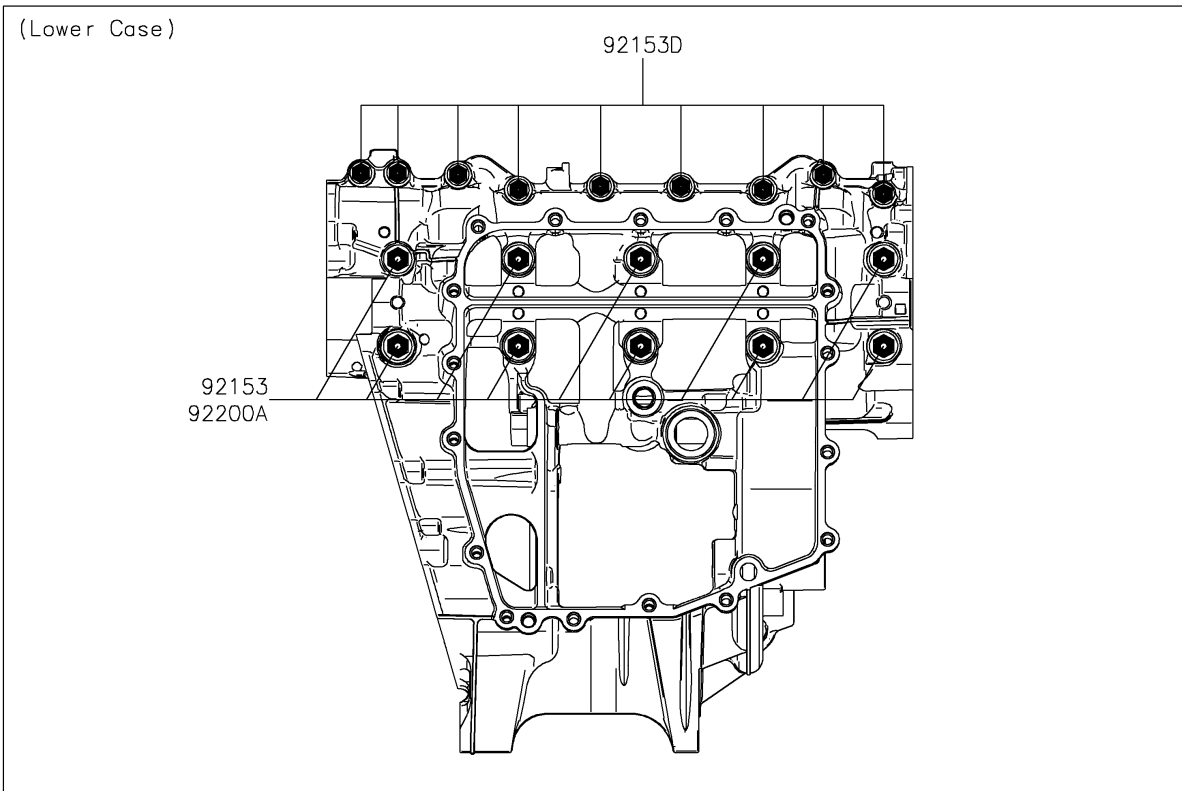

2021 Ninja[®] ZX[™] -6R PARTS DIAGRAM

Crankcase Bolt Pattern

E1412

2021 Ninja® ZX™ -6R PARTS LIST

Crankcase Bolt Pattern

ITEM NAME	PART NUMBER	QUANTITY
BOLT,FLANGED,8X95 (Ref # 92153)	92153-1631	10
BOLT,FLANGED,8X90 (Ref # 92153A)	92153-1632	1
BOLT,FLANGED,8X75 (Ref # 92153B)	92153-1633	3
BOLT,FLANGED,6X68 (Ref # 92153C)	92153-1637	7
BOLT,FLANGED,6X50 (Ref # 92153D)	92153-1638	9
WASHER,8.2X16X1.6 (Ref # 92200)	92200-0047	4
WASHER,8.5X18X3.0 (Ref # 92200A)	92200-0153	10