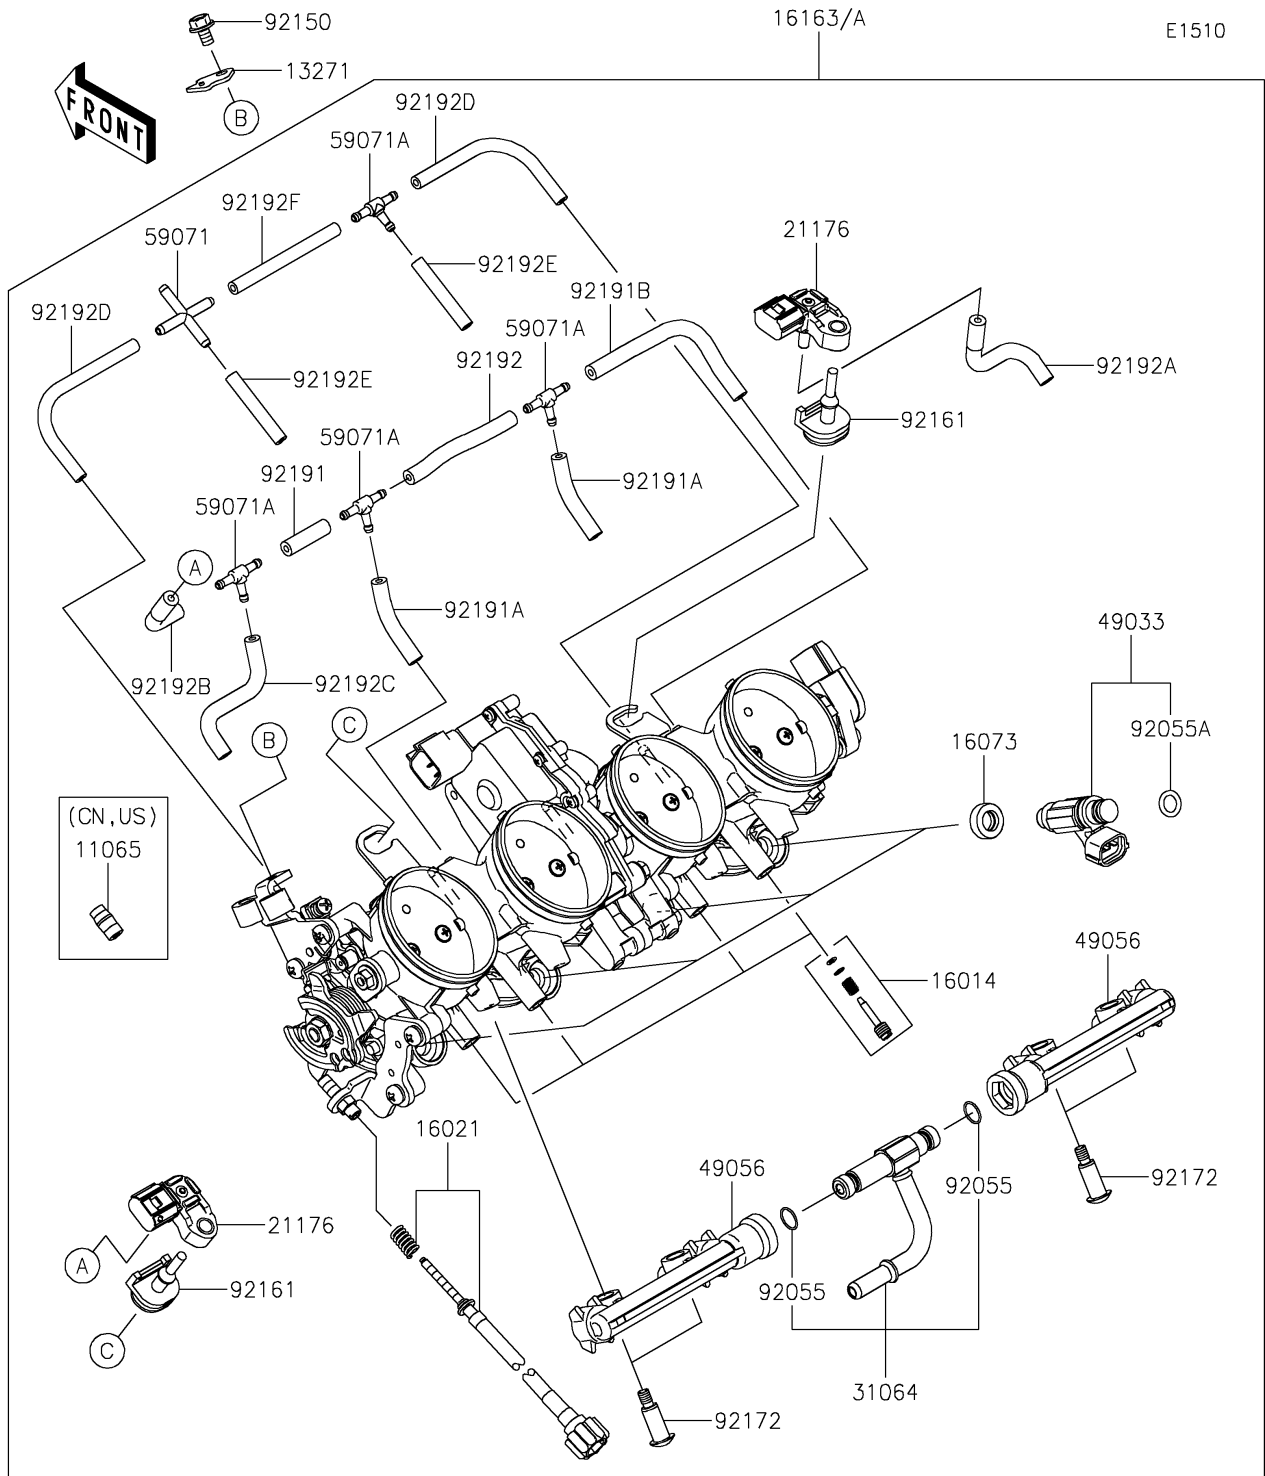

2021 NINJA® ZX™ -6R PARTS DIAGRAM

Throttle

2021 NINJA® ZX™ -6R PARTS LIST

Throttle

ITEM NAME	PART NUMBER	QUANTITY
PLATE (Ref # 13271)	13271-0559	1
SCREW-PILOT AIR (Ref # 16014)	16014-0002	4
SCREW-THROTTLE STOP (Ref # 16021)	16021-0028	1
INSULATOR (Ref # 16073)	16073-3707	4
THROTTLE-ASSY,TTK38 (Ref # 16163)	16163-0999	1
SENSOR,PRESSURE (Ref # 21176)	21176-0111	2
PIPE-COMP (Ref # 31064)	31064-0622	1
NOZZLE-INJECTION (Ref # 49033)	49033-0012	4
PIPE-INJECTION (Ref # 49056)	49056-0014	2
JOINT,4WAY (Ref # 59071)	59071-0014	1
RING-O (Ref # 92055)	92055-0064	2
RING-O,INJECTION NOZZLE (Ref # 92055A)	92055-1622	4
BOLT,5X8 (Ref # 92150)	92150-1406	1
DAMPER (Ref # 92161)	92161-0673	2
CLAMP (Ref # 92171)	92171-0359	1
SCREW,PIPE INJECTION (Ref # 92172)	92172-0064	4
TUBE,3X7X25 (Ref # 92191)	92191-0020	1
TUBE,3X7X40 (Ref # 92191A)	92191-0022	2
TUBE,3X7X100 (Ref # 92191B)	92191-0023	1
TUBE,3X7X72 (Ref # 92192)	92192-0739	1
TUBE,THROBO RH-SENSOR (Ref # 92192A)	92192-0840	1
TUBE,THROBO LH-JOINT (Ref # 92192B)	92192-0841	1
TUBE,SENSOR-JOINT (Ref # 92192C)	92192-0842	1
TUBE,3X6X100 (Ref # 92192D)	92192-1258	2
TUBE,3X6X40 (Ref # 92192E)	92192-1259	2
TUBE,3X6X70 (Ref # 92192F)	92192-1260	1