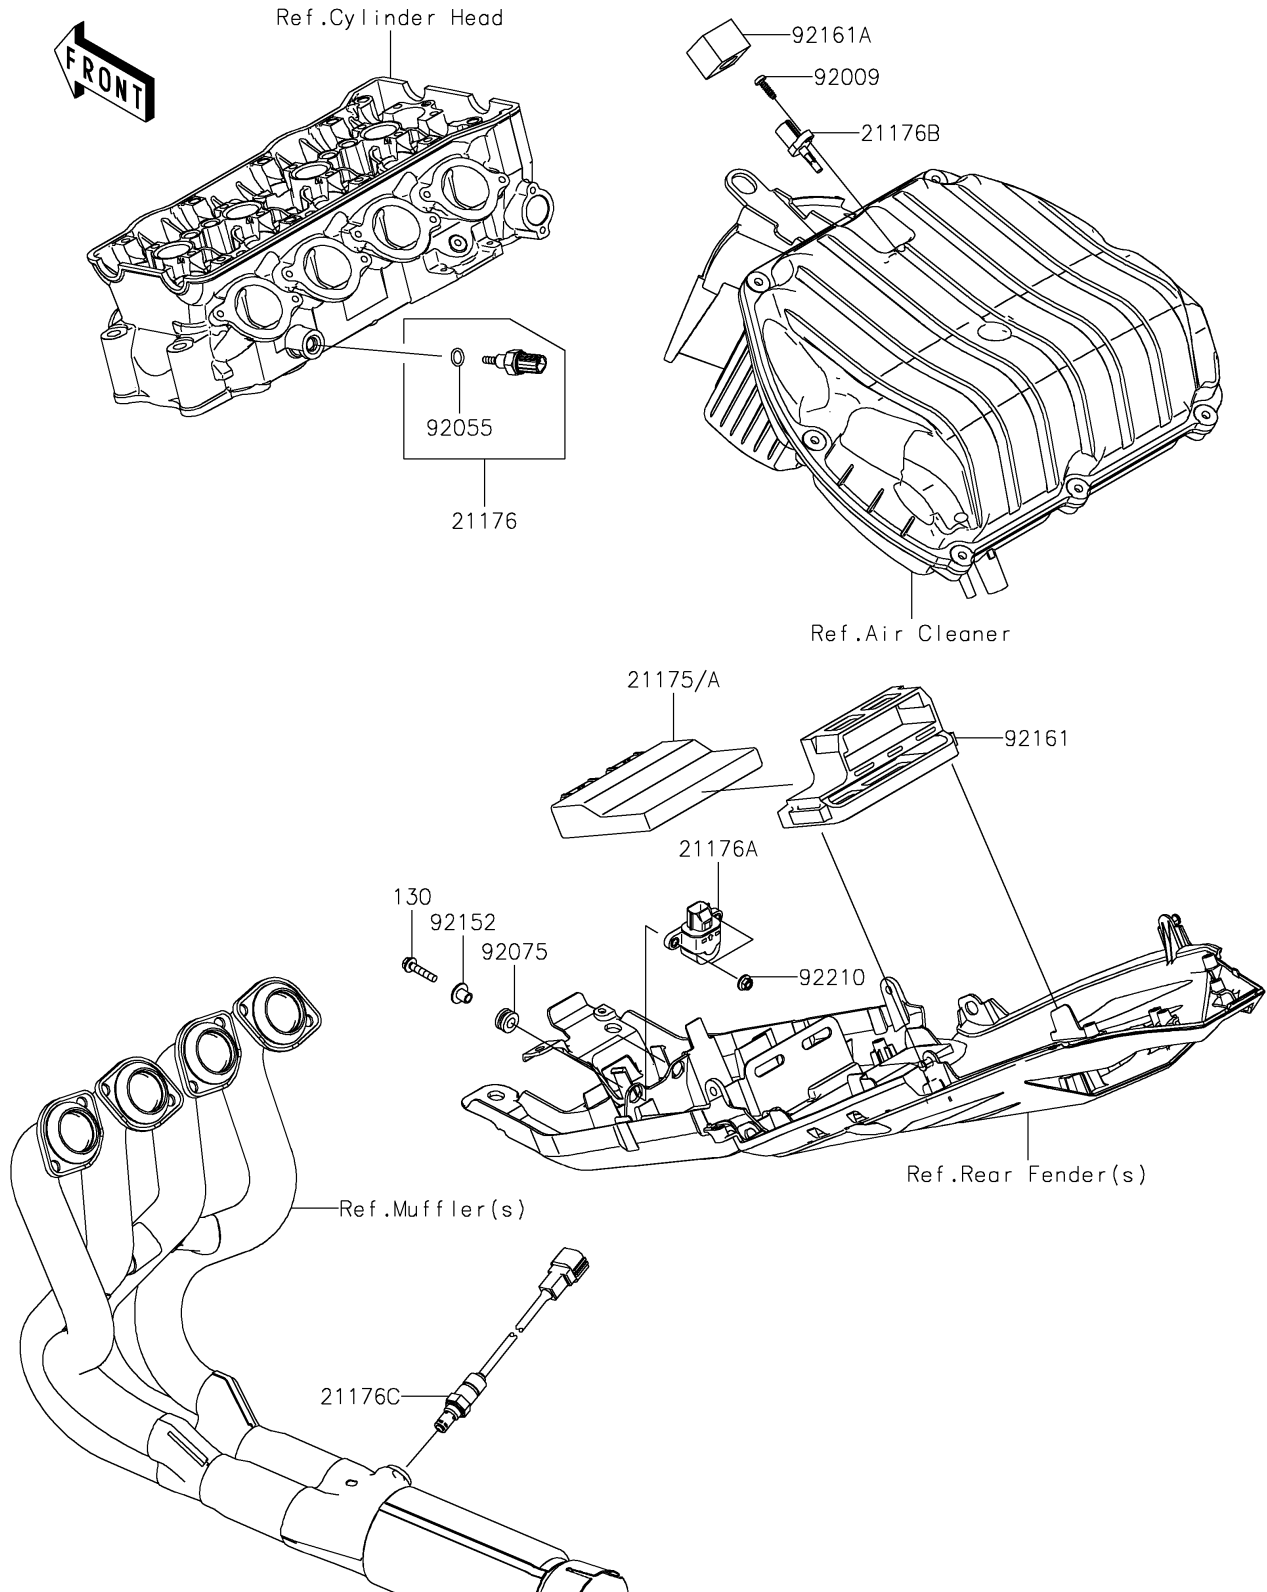

# 2021 Ninja® ZX™ -6R PARTS DIAGRAM

## Fuel Injection

E1530

### Fuel Injection

ITEM NAME	PART NUMBER	QUANTITY
CONTROL UNIT-ELECTRONIC (Ref # 21175)	21175-1395	1
SENSOR,WATER TEMP (Ref # 21176)	21176-0009	1
SENSOR,VEHICLE-DOWN (Ref # 21176A)	21176-0026	1
SENSOR,AIR TEMPERATURE (Ref # 21176B)	21176-0048	1
SENSOR,OXYGEN (Ref # 21176C)	21176-0933	1
SCREW,TAPPING,5X16 (Ref # 92009)	92009-1984	1
RING-O,9.5X1.9 (Ref # 92055)	92055-0016	1
DAMPER (Ref # 92075)	92075-1912	2
COLLAR (Ref # 92152)	92152-0134	2
DAMPER (Ref # 92161)	92161-0356	1
DAMPER (Ref # 92161A)	92161-1525	1
NUT,FLANGED,5MM (Ref # 92210)	92210-0007	2
BOLT-FLANGED,5X25 (Ref # 130)	130BA0525	2