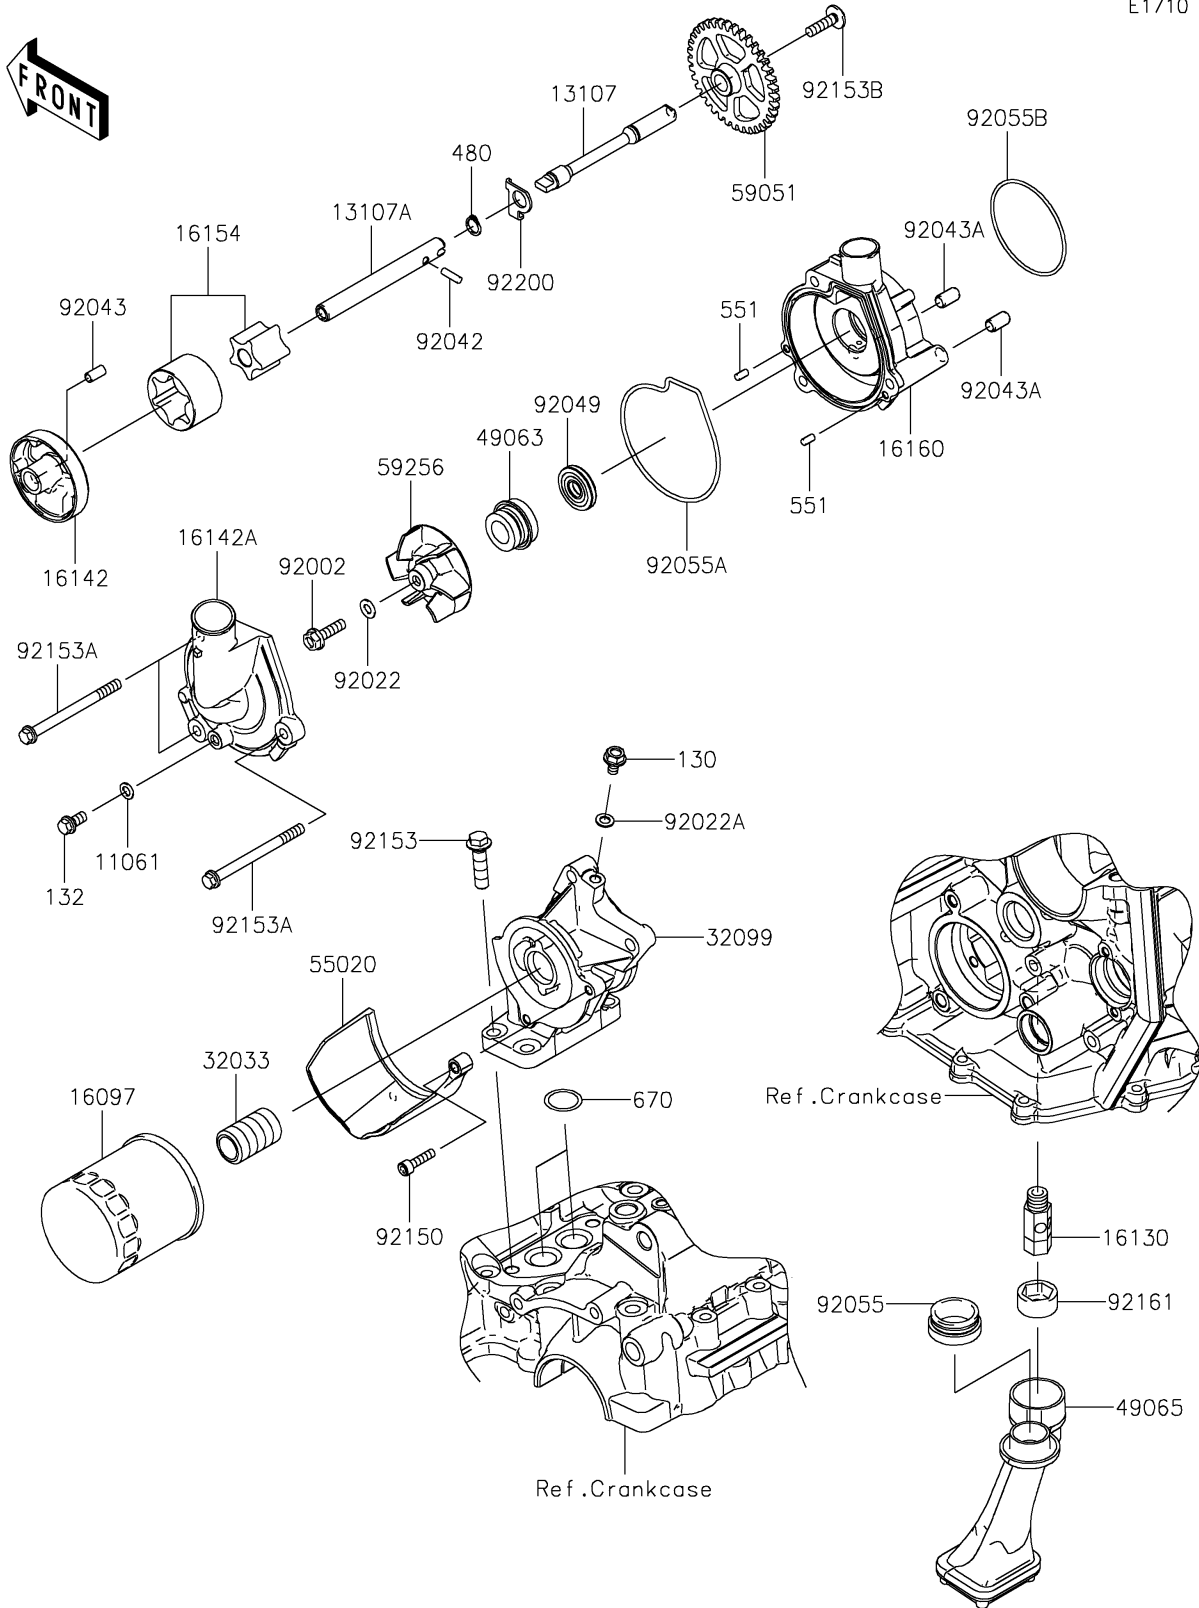

2021 Ninja® ZX™ -6R PARTS DIAGRAM

Oil Pump/Oil Filter

E1710

2021 Ninja® ZX™ -6R PARTS LIST

Oil Pump/Oil Filter

ITEM NAME	PART NUMBER	QUANTITY
GASKET (Ref # 11061)	11061-0107	1
SHAFT,PUMP,RH (Ref # 13107)	13107-0132	1
SHAFT,PUMP,LH (Ref # 13107A)	13107-0202	1
FILTER-ASSY-OIL (Ref # 16097)	16097-0008	1
VALVE-ASSY-RELIEF (Ref # 16130)	16130-1059	1
COVER-PUMP (Ref # 16142)	16142-0057	1
COVER-PUMP,WATER (Ref # 16142A)	16142-0732	1
ROTOR-PUMP (Ref # 16154)	16154-0057	1
BODY,WATER PUMP (Ref # 16160)	16160-0815	1
PIPE,OIL FILTER (Ref # 32033)	32033-1535	1
CASE,OIL FILTER&COOLER (Ref # 32099)	32099-0727	1
SEAL-MECHANICAL,WATER (Ref # 49063)	49063-1055	1
FILTER-OIL (Ref # 49065)	49065-0024	1
GUARD,OIL FILTER (Ref # 55020)	55020-0358	1
GEAR-SPUR,37T (Ref # 59051)	59051-0092	1
IMPELLER (Ref # 59256)	59256-0555	1
BOLT,6X22 (Ref # 92002)	92002-1154	1
WASHER,6.1X12X1 (Ref # 92022)	92022-077	1
WASHER,6.2X11X1 (Ref # 92022A)	92022-304	1
PIN,DOWEL,4X13.8 (Ref # 92042)	92042-030	1
PIN,4.2X6X12 (Ref # 92043)	92043-1262	1
PIN,6.2X8X14 (Ref # 92043A)	92043-1263	2
SEAL-OIL (Ref # 92049)	92049-0798	1
RING-O,OIL FILTER (Ref # 92055)	92055-1503	1
RING-O,WATER PUMP COVER (Ref # 92055A)	92055-1532	1
RING-O,59.6X2.4 (Ref # 92055B)	92055-3018	1
BOLT,SOCKET,5X20 (Ref # 92150)	92150-1019	2
BOLT,FLANGED,8X30 (Ref # 92153)	92153-1086	4
BOLT,FLANGED,6X75 (Ref # 92153A)	92153-1649	3

2021 Ninja® ZX™ -6R PARTS LIST

Oil Pump/Oil Filter

ITEM NAME	PART NUMBER	QUANTITY
BOLT,SOCKET,6X22 (Ref # 92153B)	92153-1792	1
DAMPER (Ref # 92161)	92161-0070	1
WASHER (Ref # 92200)	92200-0317	1
BOLT-FLANGED,6X10 (Ref # 130)	130BD0610	1
BOLT-FLANGED-SMALL,6X12 (Ref # 132)	132BA0612	1
CIRCLIP-TYPE-C,11MM (Ref # 480)	480J1100	1
PIN-DOWEL,4X8 (Ref # 551)	551A0408	2
O RING,18MM (Ref # 670)	670D2018	2