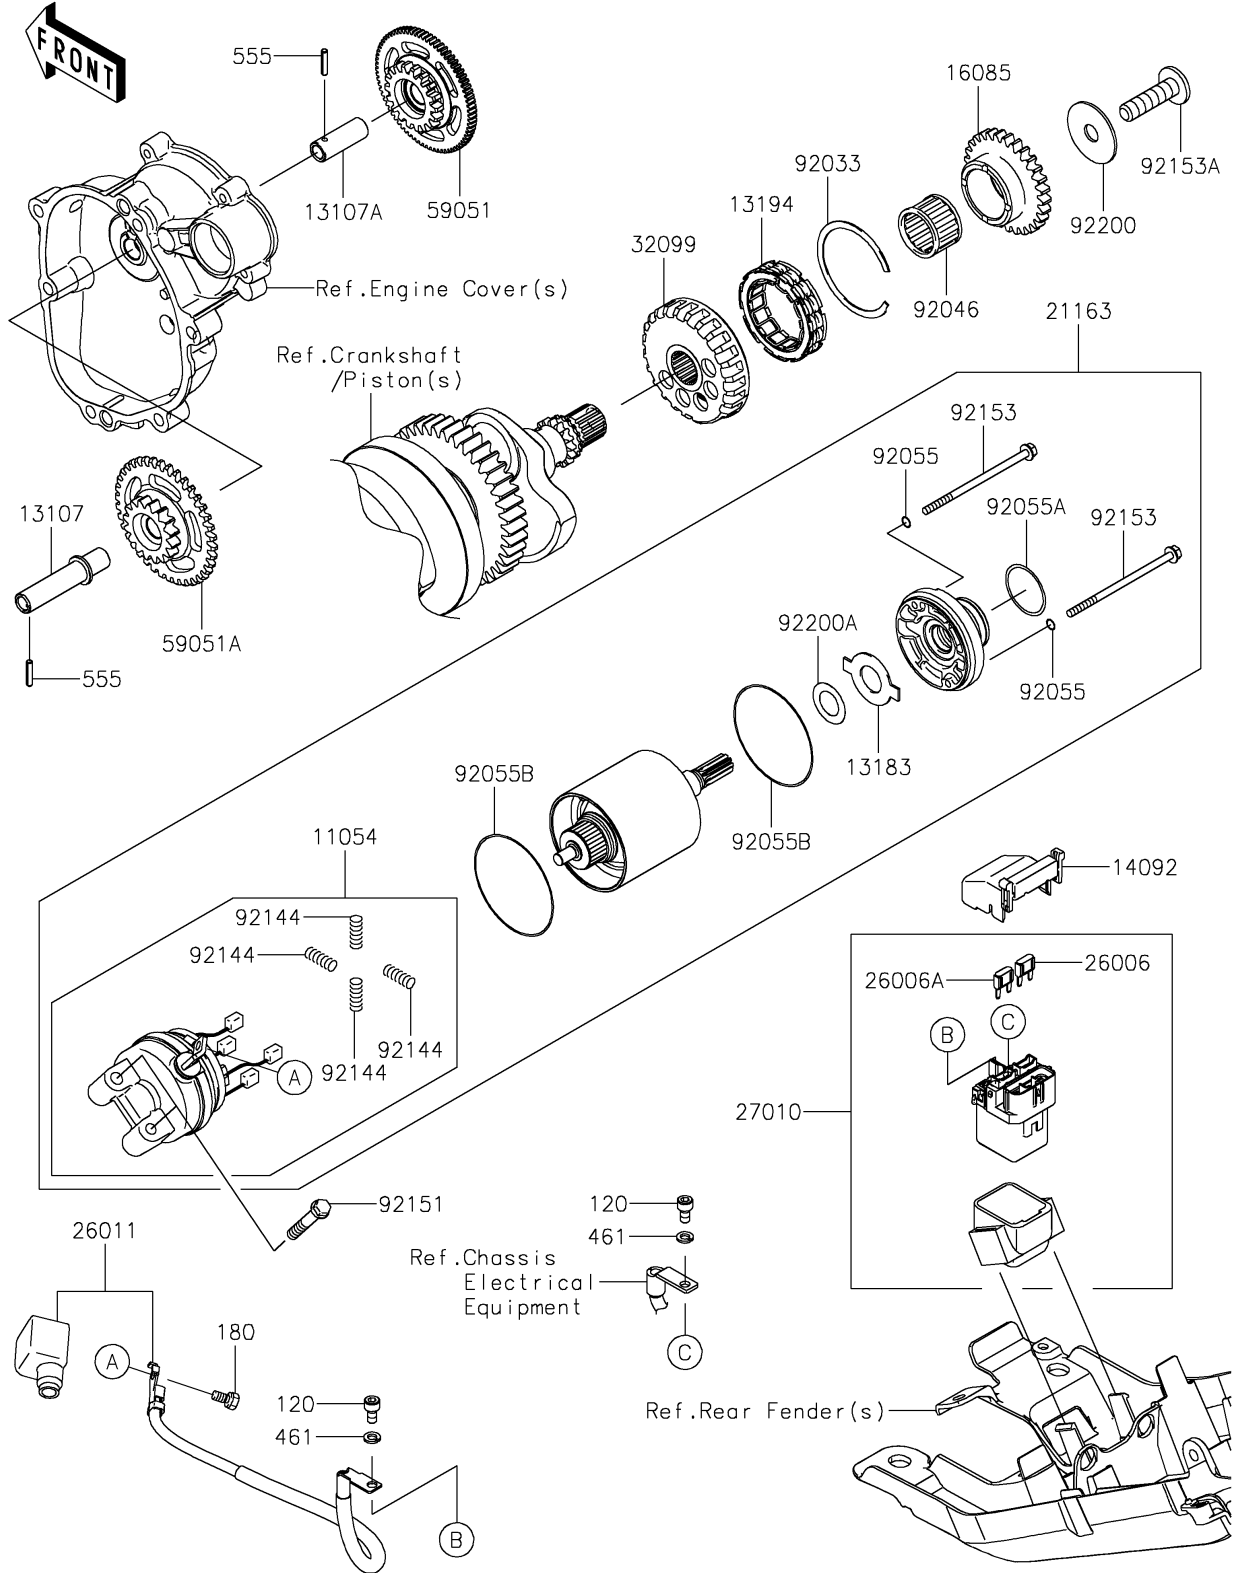

2021 Ninja® ZX™ -6R PARTS DIAGRAM

Starter Motor

E1840

2021 Ninja® ZX™ -6R PARTS LIST

Starter Motor

ITEM NAME	PART NUMBER	QUANTITY
BRACKET (Ref # 11054)	11054-1175	1
SHAFT,ONEWAY CLUTCH SIDE (Ref # 13107)	13107-0168	1
SHAFT,STARTER SIDE (Ref # 13107A)	13107-0174	1
PLATE (Ref # 13183)	13183-1460	1
CLUTCH-ONEWAY (Ref # 13194)	13194-3705	1
COVER (Ref # 14092)	14092-0109	1
GEAR,29T (Ref # 16085)	16085-0101	1
STARTER-ELECTRIC (Ref # 21163)	21163-0734	1
FUSE,MINI BLADE,15A,BLUE (Ref # 26006)	26006-0001	1
FUSE,MINI BLADE,30A,GREEN (Ref # 26006A)	26006-1080	1
WIRE-LEAD (Ref # 26011)	26011-1885	1
SWITCH,MAGNETIC (Ref # 27010)	27010-0794	1
CASE,STARTER CLUTCH (Ref # 32099)	32099-0026	1
GEAR-SPUR,STARTER SIDE (Ref # 59051)	59051-0094	1
GEAR-SPUR,ONEWAY CLUTCH SIDE (Ref # 59051A)	59051-0728	1
RING-SNAP (Ref # 92033)	92033-3731	1
BEARING-NEEDLE,RS263020 (Ref # 92046)	92046-0004	1
RING-O,STARTER (Ref # 92055)	92055-0013	2
RING-O (Ref # 92055A)	92055-0126	1
RING-O (Ref # 92055B)	92055-1455	2
SPRING,BRUSH (Ref # 92144)	92144-1423	4
BOLT,6X35 (Ref # 92151)	92151-1874	2
BOLT (Ref # 92153)	92153-0405	2
BOLT,TORX,10X38 (Ref # 92153A)	92153-1521	1
WASHER,10.5X37X1.6 (Ref # 92200)	92200-0238	1
WASHER (Ref # 92200A)	92200-1019	1
BOLT-SOCKET,5X10 (Ref # 120)	120CB0510	2
BOLT-UPSET-WS,5X10 (Ref # 180)	180BA0510	1
WASHER-SPRING,5MM (Ref # 461)	461DB0500	2

2021 Ninja® ZX™ -6R PARTS LIST

Starter Motor

ITEM NAME	PART NUMBER	QUANTITY
PIN-SPRING,3X16 (Ref # 555)	555A0316	2