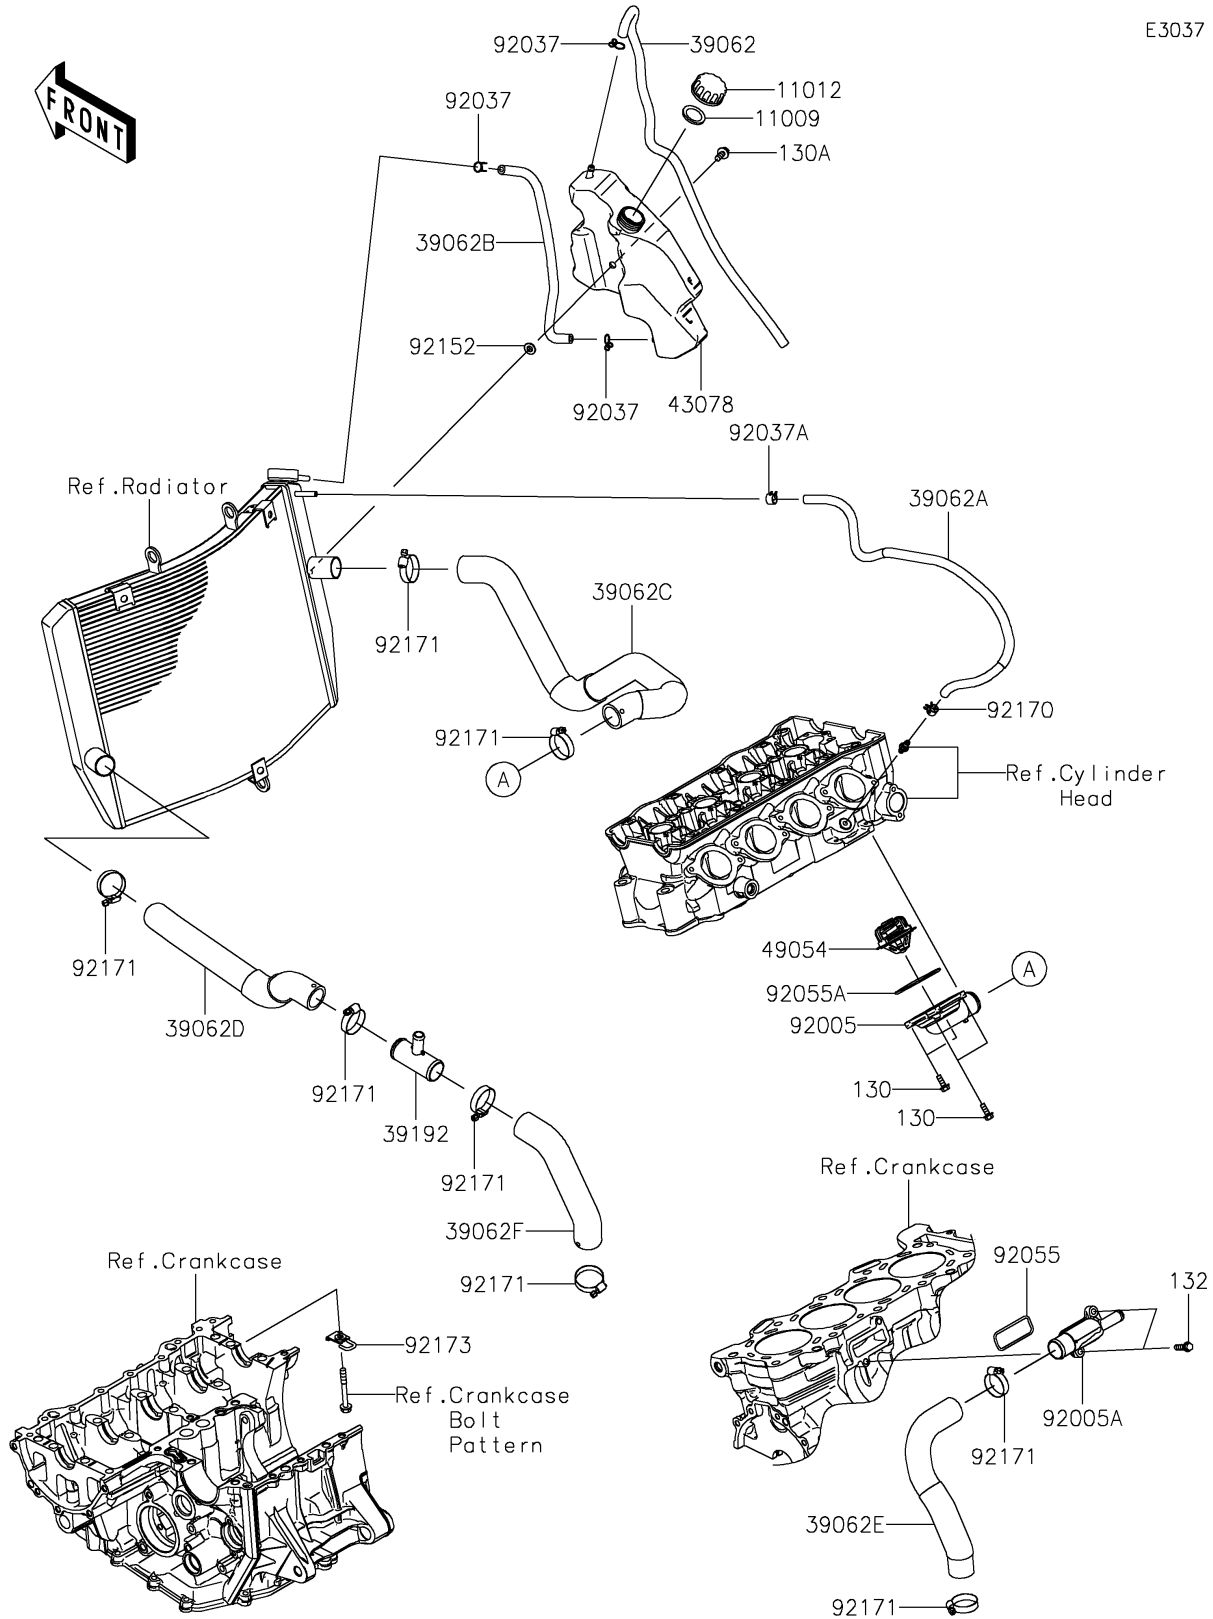

2021 Ninja® ZX™ -6R PARTS DIAGRAM

Water Pipe

E3037

2021 Ninja® ZX™ -6R PARTS LIST

Water Pipe

ITEM NAME	PART NUMBER	QUANTITY
GASKET,RESERVOIR TANK CAP (Ref # 11009)	11009-1145	1
CAP (Ref # 11012)	11012-1084	1
HOSE-COOLING,OVERFLOW (Ref # 39062)	39062-0618	1
HOSE-COOLING,RAD.-HEAD (Ref # 39062A)	39062-0628	1
HOSE-COOLING,RETURN (Ref # 39062B)	39062-0817	1
HOSE-COOLING,HEAD-RAD. (Ref # 39062C)	39062-0990	1
HOSE-COOLING,RAD.-WATER PIPE (Ref # 39062D)	39062-0991	1
HOSE-COOLING,W.PUMP-CYLINDER (Ref # 39062E)	39062-0992	1
HOSE-COOLING,PIPE-W.PUMP (Ref # 39062F)	39062-0993	1
PIPE-WATER (Ref # 39192)	39192-0100	1
RESERVOIR (Ref # 43078)	43078-0598	1
THERMOSTAT (Ref # 49054)	49054-0004	1
FITTING,THERMO CAP (Ref # 92005)	92005-0814	1
FITTING (Ref # 92005A)	92005-0817	1
CLAMP,TUBE (Ref # 92037)	92037-147	3
CLAMP,TUBE (Ref # 92037A)	92037-1505	1
RING-O (Ref # 92055)	92055-1402	1
RING-O,THERMOSTAT CAP (Ref # 92055A)	92055-1699	1
COLLAR (Ref # 92152)	92152-1414	1
CLAMP (Ref # 92170)	92170-1493	1
CLAMP (Ref # 92171)	92171-0179	8
CLAMP (Ref # 92173)	92173-2029	1
BOLT-FLANGED,5X14 (Ref # 130)	130BA0514	4
BOLT-FLANGED,6X14 (Ref # 130A)	130BA0614	1
BOLT-FLANGED-SMALL,6X20 (Ref # 132)	132BB0620	2