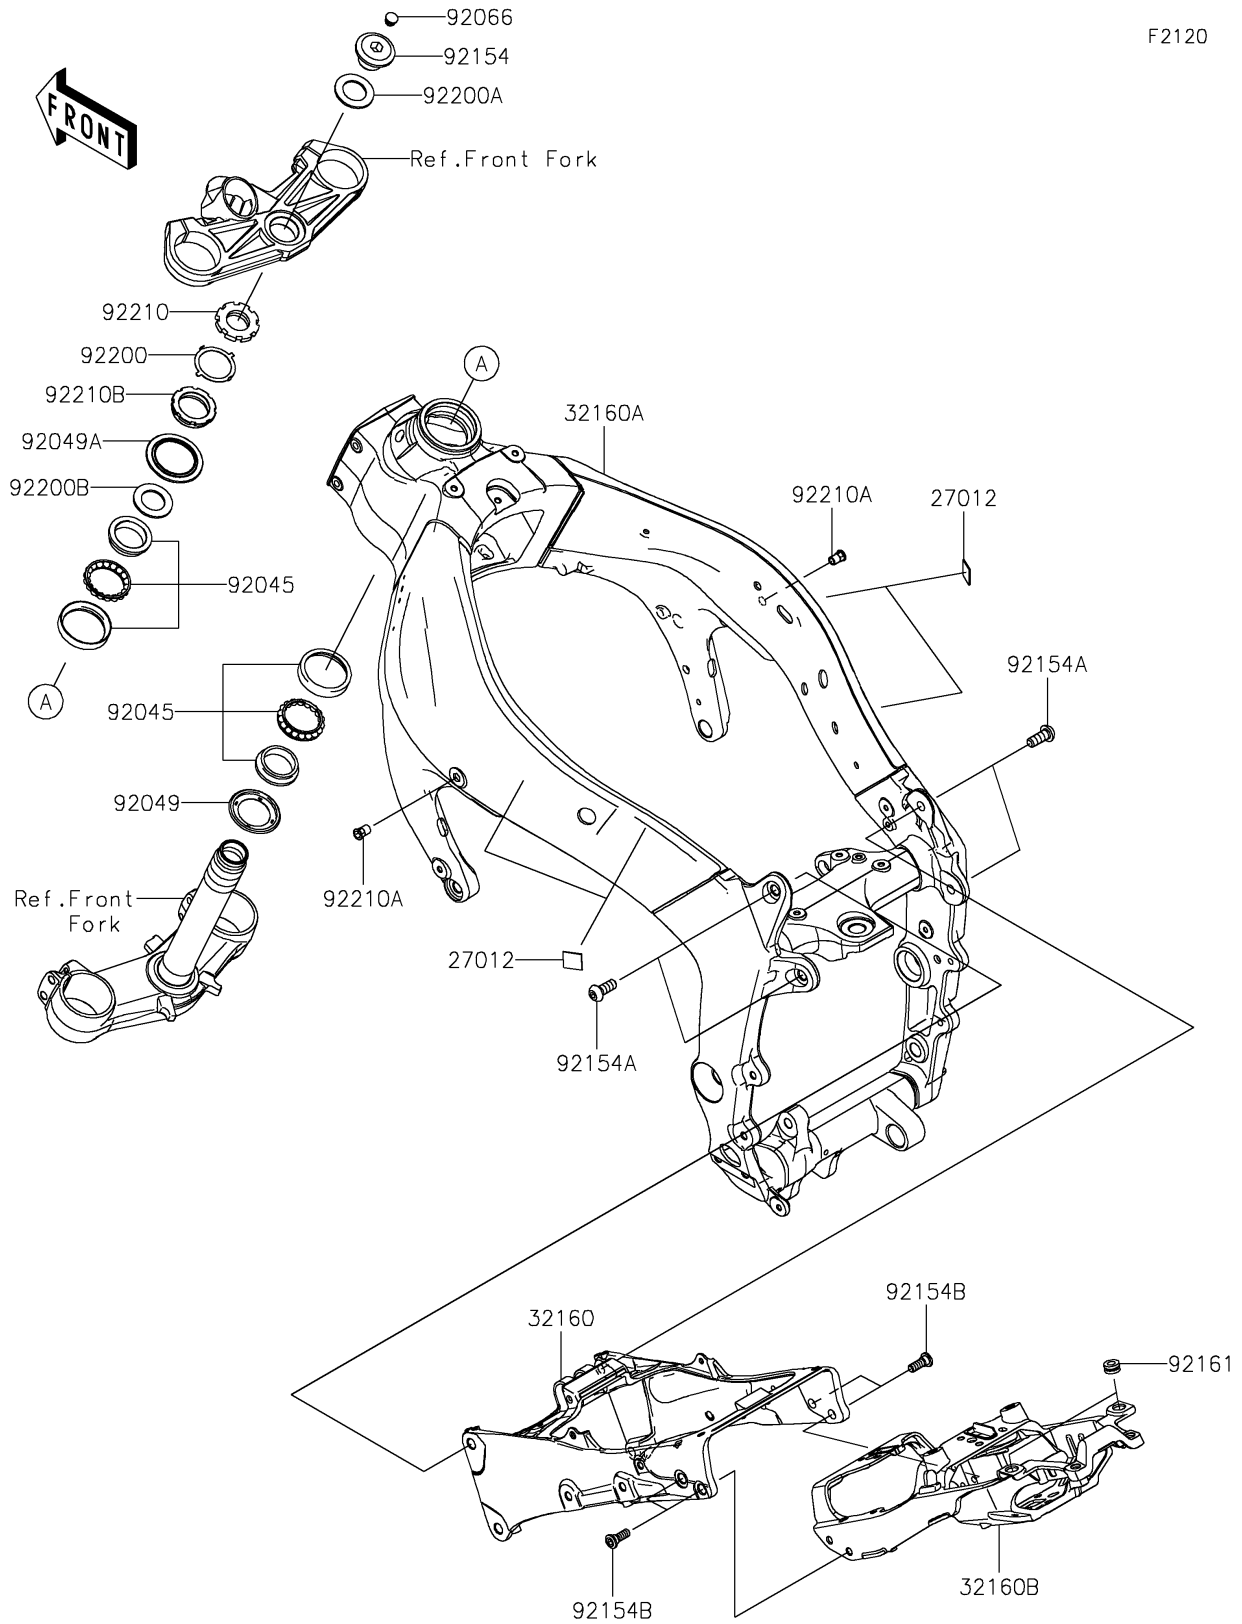

2021 NINJA® ZX™ -6R PARTS DIAGRAM

Frame

F2120

2021 NINJA® ZX™ -6R PARTS LIST

Frame

ITEM NAME	PART NUMBER	QUANTITY
HOOK,30X30X3.2 (Ref # 27012)	27012-0741	4
FRAME-COMP,RR,FR (Ref # 32160)	32160-0399	1
FRAME-COMP,MAIN (Ref # 32160A)	32160-0982	1
FRAME-COMP,RR,RR (Ref # 32160B)	32160-0984	1
BEARING-BALL,SF07A17PX1V1 (Ref # 92045)	92045-1384	2
SEAL-OIL,DS35X55X4 (Ref # 92049)	92049-0022	1
SEAL-OIL,43X55.5X8.6 (Ref # 92049A)	92049-0742	1
PLUG (Ref # 92066)	92066-0071	1
BOLT,26X18 (Ref # 92154)	92154-1167	1
BOLT,SOCKET,10X25 (Ref # 92154A)	92154-1900	4
BOLT,SOCKET,8X23 (Ref # 92154B)	92154-1901	4
DAMPER (Ref # 92161)	92161-0056	2
WASHER (Ref # 92200)	92200-0036	1
WASHER,27X42X2.3 (Ref # 92200A)	92200-0081	1
WASHER,36X47X0.6 (Ref # 92200B)	92200-0862	1
NUT,35MM (Ref # 92210)	92210-0095	1
NUT,6MM (Ref # 92210A)	92210-0099	2
NUT,35MM (Ref # 92210B)	92210-0823	1