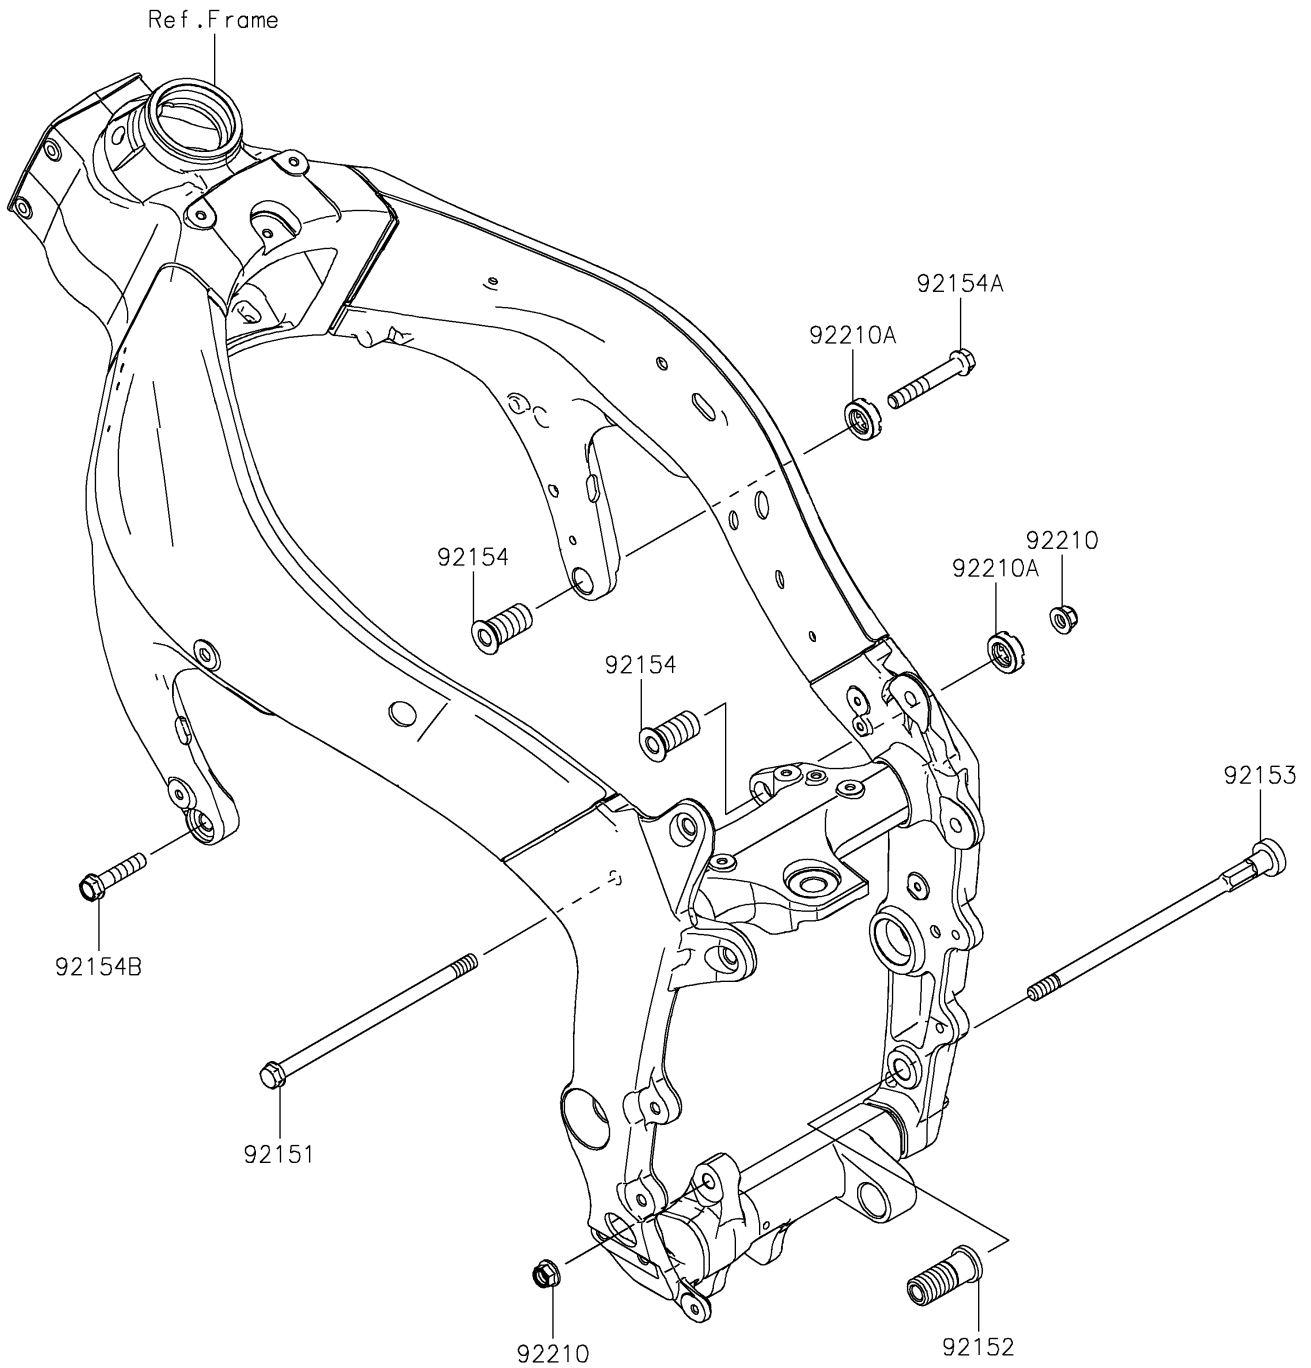

2021 Ninja® ZX™ -6R PARTS DIAGRAM

Engine Mount

F2122

2021 Ninja® ZX™ -6R PARTS LIST

Engine Mount

ITEM NAME	PART NUMBER	QUANTITY
BOLT,FLANGED,10X190 (Ref # 92151)	92151-1915	1
COLLAR,ENGINE MOUNT (Ref # 92152)	92152-0076	1
BOLT,SOCKET,10X227 (Ref # 92153)	92153-1328	1
BOLT,ENGINE MOUNT,18MM (Ref # 92154)	92154-0249	2
BOLT,FLANGED,10X65 (Ref # 92154A)	92154-1964	1
BOLT,FLANGED,10X40 (Ref # 92154B)	92154-1965	1
NUT,LOCK,FLANGED,10MM (Ref # 92210)	92210-1139	2
NUT,18MM (Ref # 92210A)	92210-1203	2