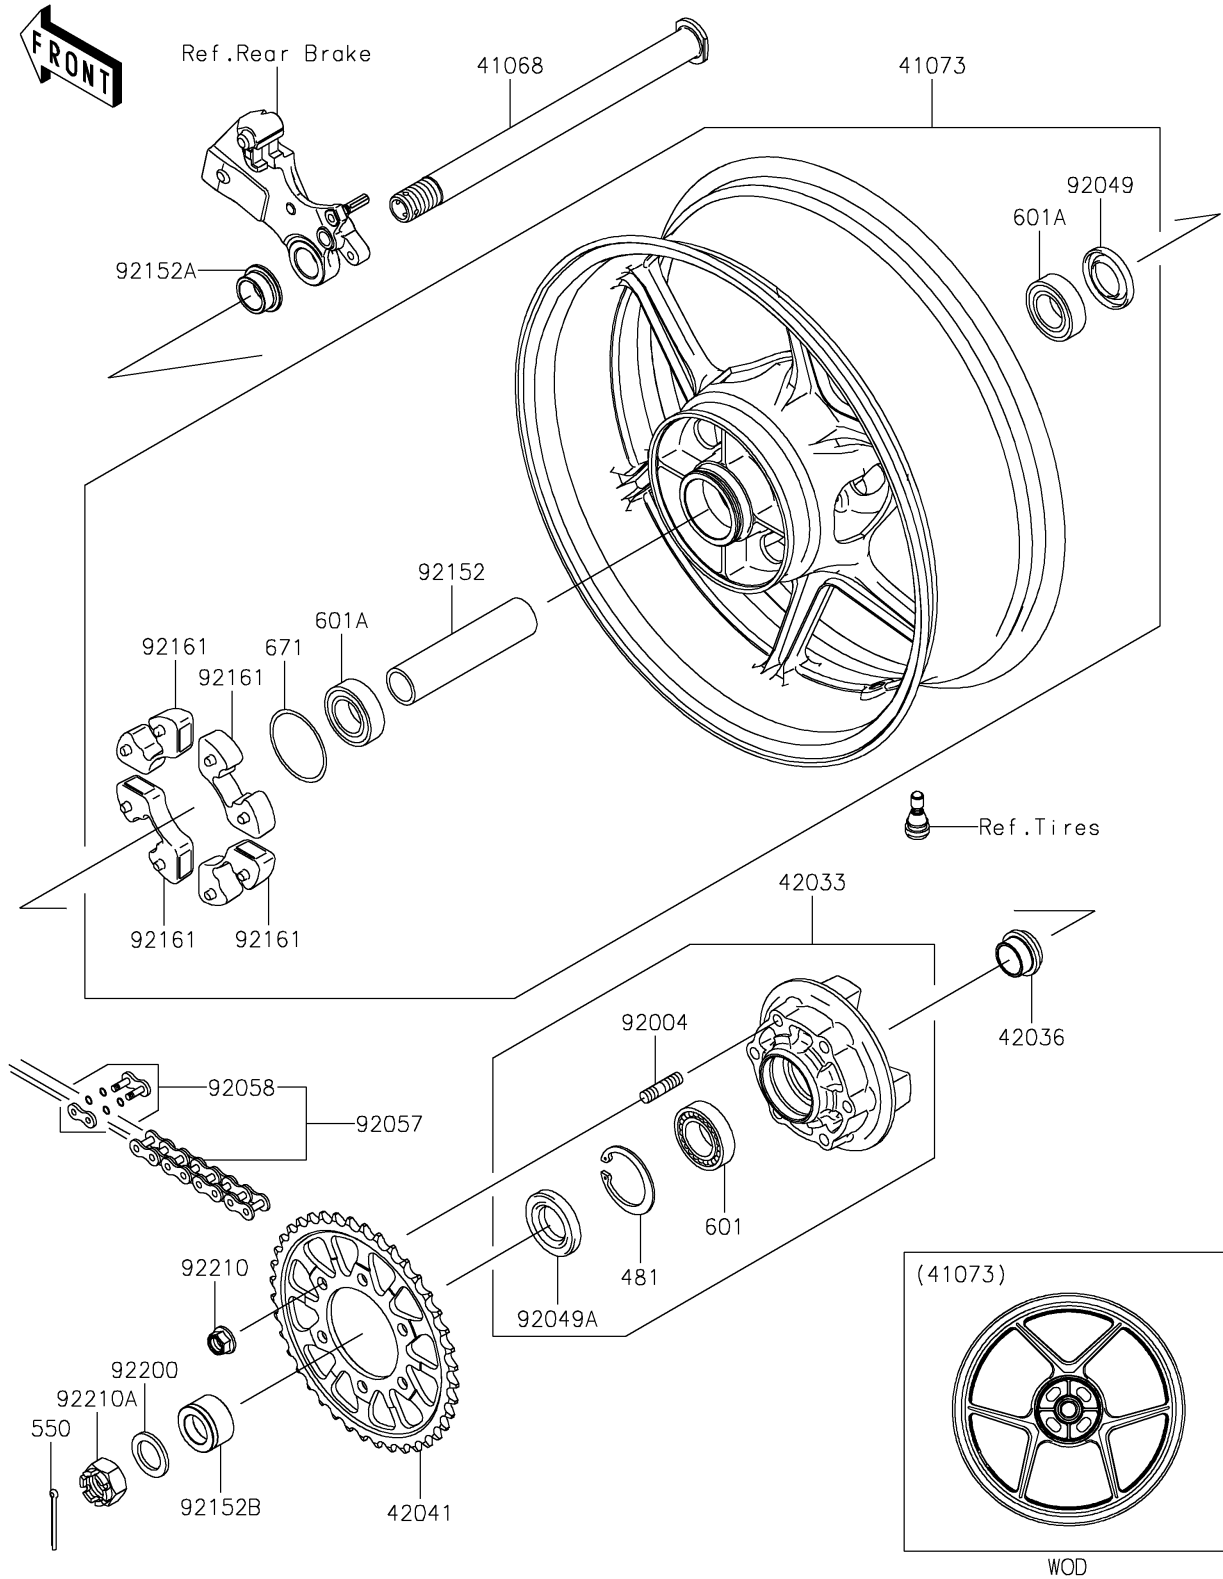

2021 Ninja® ZX™ -6R PARTS DIAGRAM

Rear Wheel/Chain

F2240

2021 Ninja® ZX™ -6R PARTS LIST

Rear Wheel/Chain

ITEM NAME	PART NUMBER	QUANTITY
AXLE,RR,24X326 (Ref # 41068)	41068-0613	1
WHEEL-ASSY,RR,G.BLACK (Ref # 41073)	41073-0729-18F	1
COUPLING-ASSY,RR HUB (Ref # 42033)	42033-0026	1
SLEEVE,RR HUB,L=22 (Ref # 42036)	42036-1279	1
SPROCKET-HUB,43T (Ref # 42041)	42041-0094	1
STUD,10X19 (Ref # 92004)	92004-0028	6
SEAL-OIL,31X52X5 (Ref # 92049)	92049-0722	1
SEAL-OIL,PJN 40 55 8 (Ref # 92049A)	92049-1376	1
CHAIN,DRIVE,DID520HV2X112L (Ref # 92057)	92057-0775	1
JOINT-CHAIN (Ref # 92058)	92058-0064	1
COLLAR,RR HUB,L=137 (Ref # 92152)	92152-0214	1
COLLAR,RR AXLE,RH,L=16 (Ref # 92152A)	92152-1246	1
COLLAR,RR AXLE,LH,L=23.5 (Ref # 92152B)	92152-1254	1
DAMPER,SHOCK,RR HUB (Ref # 92161)	92161-0342	4
WASHER,25.5X38X3.2 (Ref # 92200)	92200-0278	1
NUT,LOCK,FLANGED,10MM (Ref # 92210)	92210-0276	6
NUT,CASTLE,24MM (Ref # 92210A)	92210-0280	1
CIRCLIP (Ref # 481)	481J5500	1
PIN-COTTER,4.0X45 (Ref # 550)	550AA4045	1
BEARING-BALL,#6006G (Ref # 601)	601B6006G	1
BEARING-BALL (Ref # 601A)	601B6205UU	2
O RING,60MM (Ref # 671)	671B2560	1