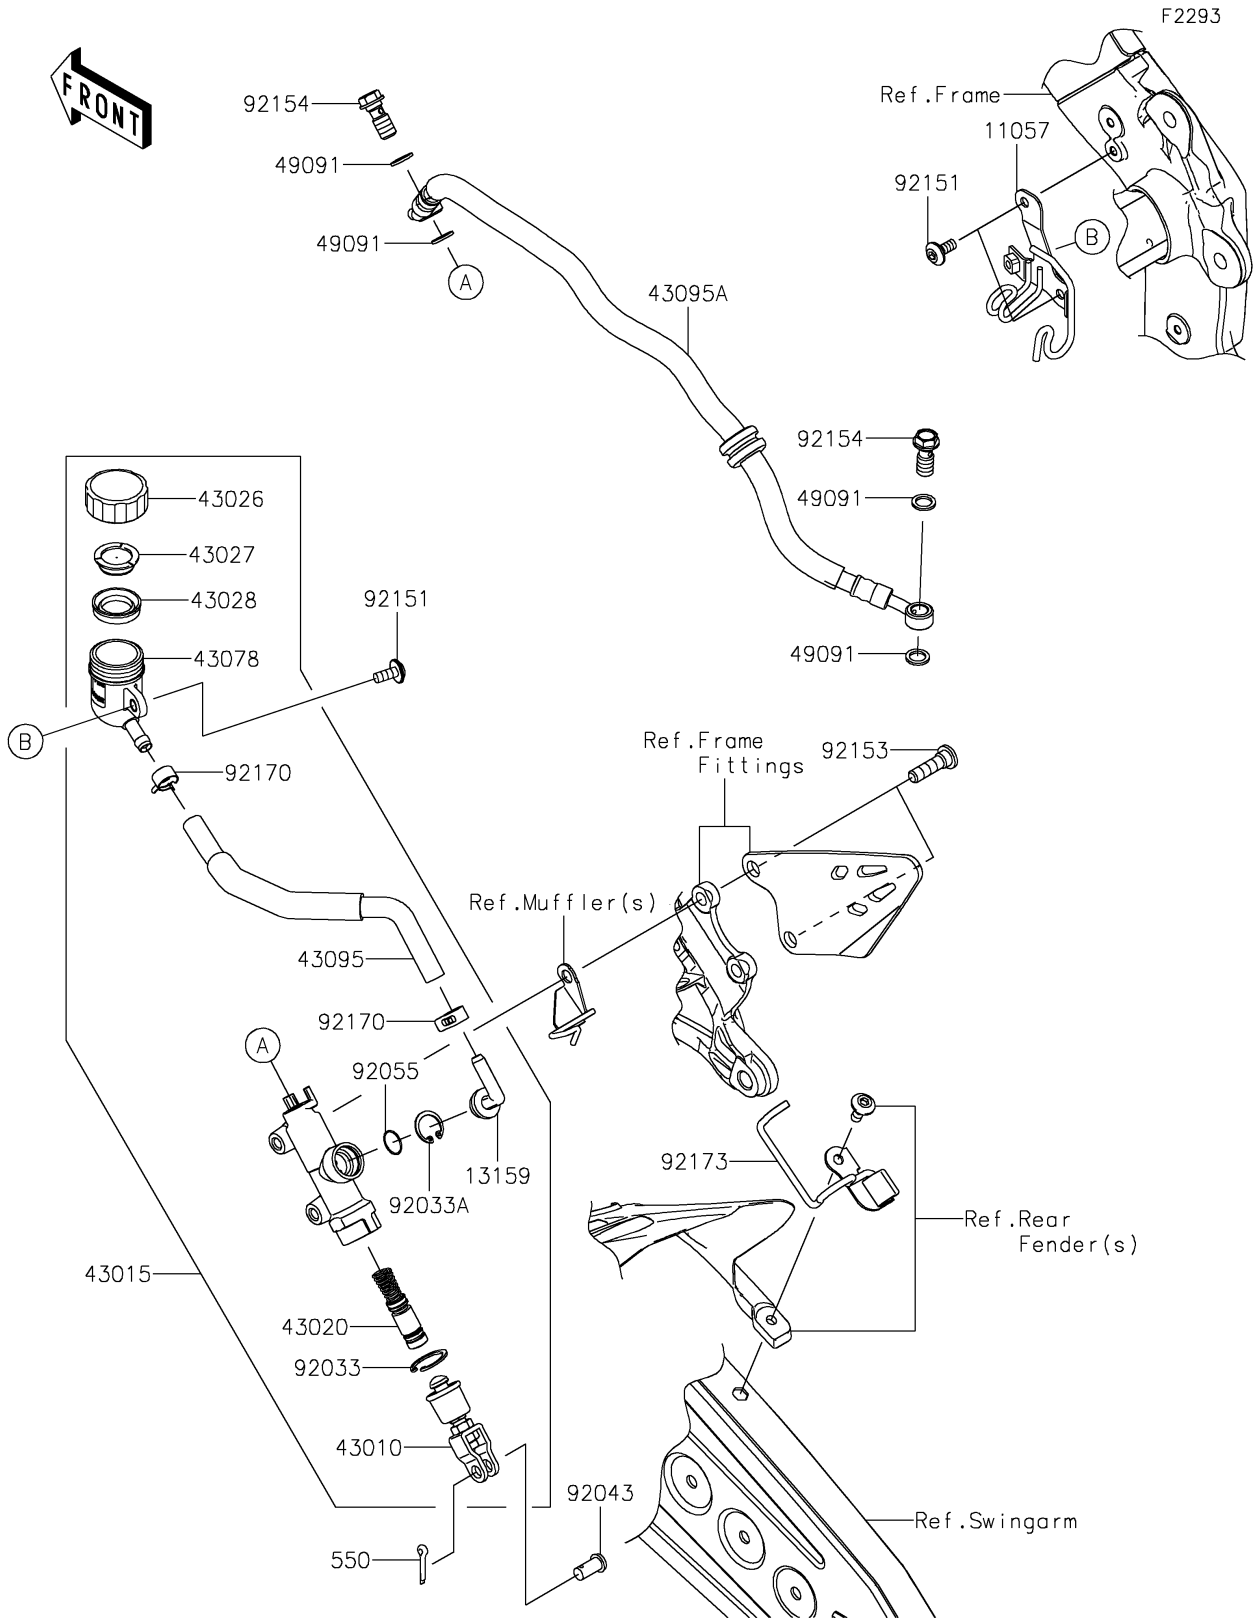

# 2021 NINJA® ZX™ -6R PARTS DIAGRAM

## Rear Master Cylinder

## 2021 NINJA® ZX™ -6R PARTS LIST

### Rear Master Cylinder

ITEM NAME	PART NUMBER	QUANTITY
BRACKET,RR MASTER CYLINDER (Ref # 11057)	11057-2395	1
CONNECTOR (Ref # 13159)	13159-1056	1
ROD-ASSY-BRAKE (Ref # 43010)	43010-1062	1
CYLINDER-ASSY-MASTER,RR (Ref # 43015)	43015-0575	1
PISTON-COMP-BRAKE (Ref # 43020)	43020-1094	1
CAP-BRAKE (Ref # 43026)	43026-1070	1
PLATE-DIAPHRAGM (Ref # 43027)	43027-1054	1
DIAPHRAGM (Ref # 43028)	43028-1073	1
RESERVOIR (Ref # 43078)	43078-1102	1
HOSE-BRAKE,RR MC (Ref # 43095)	43095-0737	1
HOSE-BRAKE,RR,548MM (Ref # 43095A)	43095-0777	1
WASHER-SEAL,10.1X14.5X1.5 (Ref # 49091)	49091-0001	4
RING-SNAP,20.9X24.6X1.2 (Ref # 92033)	92033-0079	1
RING-SNAP,20.5MM (Ref # 92033A)	92033-1186	1
PIN,8X17 (Ref # 92043)	92043-0104	1
RING-O,14.8X2.4 (Ref # 92055)	92055-0741	1
BOLT,SOCKET,6X14 (Ref # 92151)	92151-1654	3
BOLT,SOCKET,8X30 (Ref # 92153)	92153-1624	2
BOLT,BANJO,10X23 (Ref # 92154)	92154-1712	2
CLAMP,HOSE (Ref # 92170)	92170-1091	2
CLAMP (Ref # 92173)	92173-1048	1
PIN-COTTER,2.0X15 (Ref # 550)	550AA2015	1