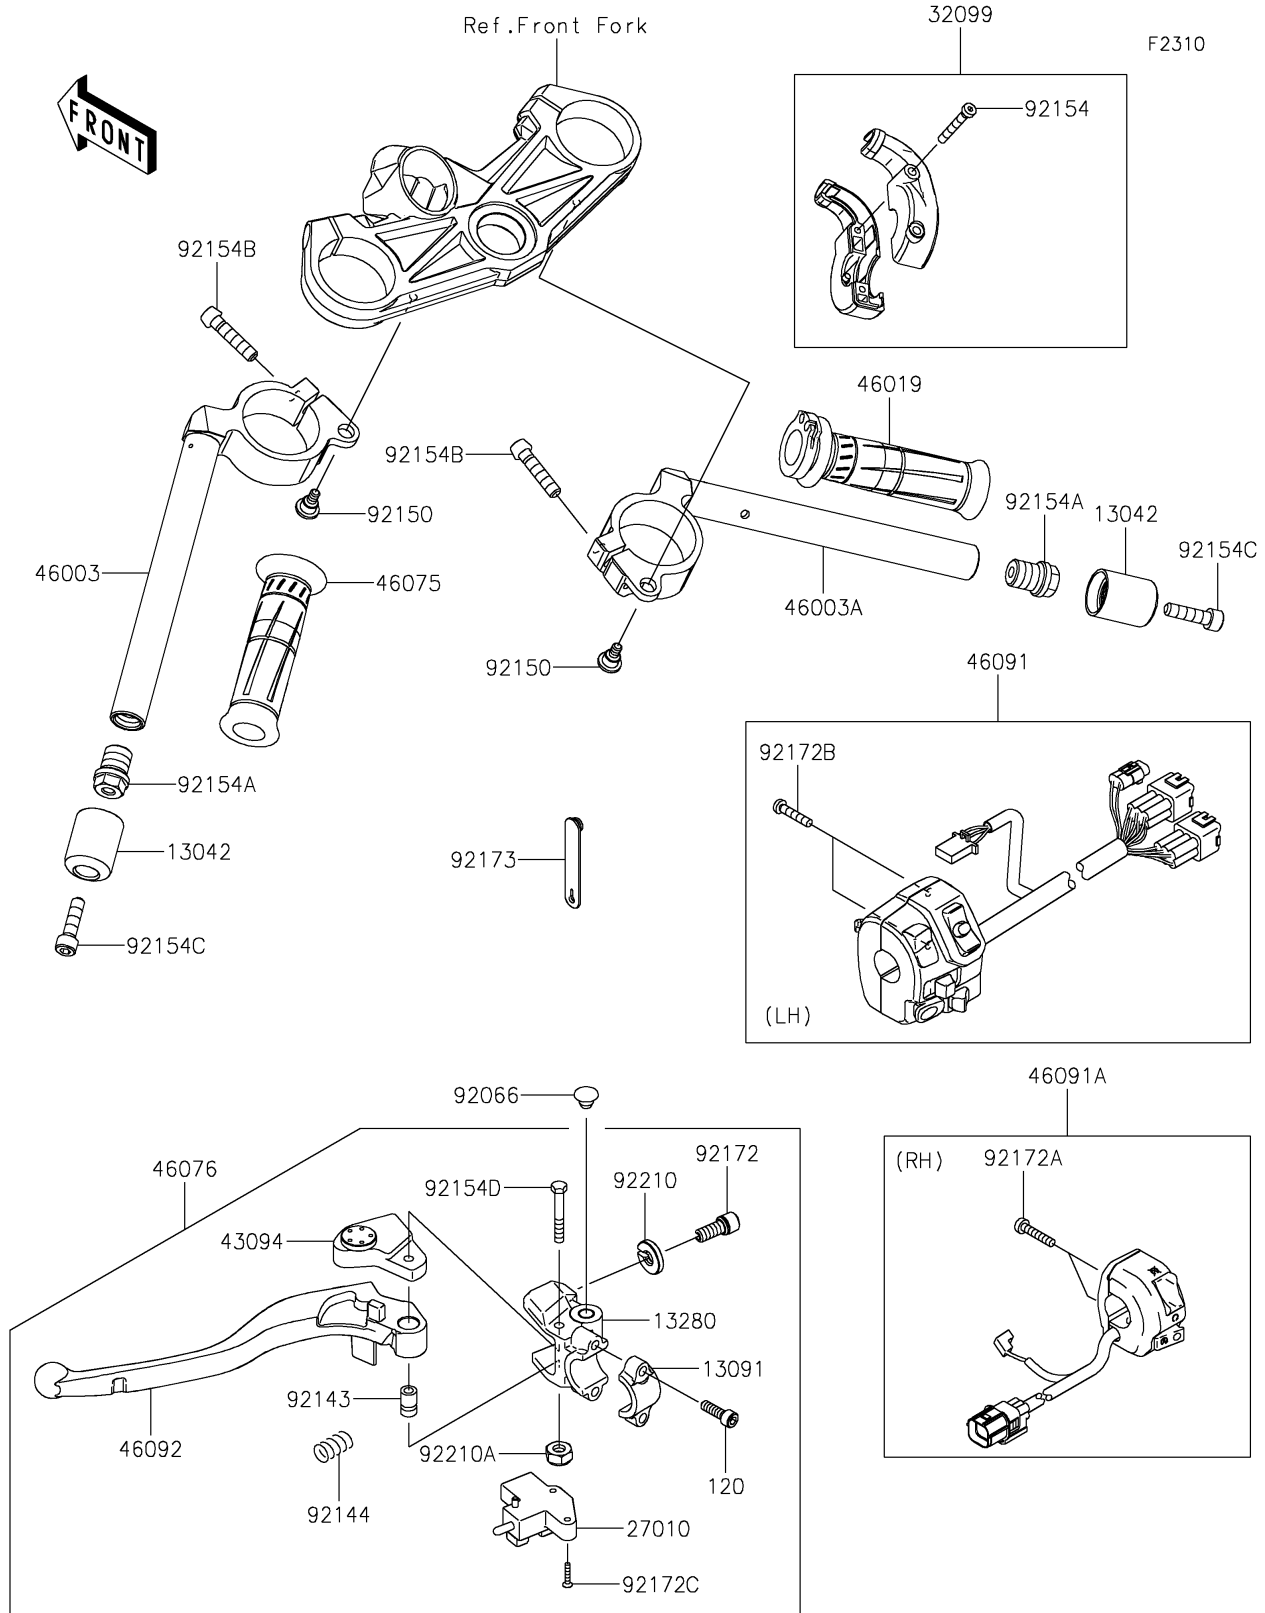

2021 Ninja® ZX™ -6R PARTS DIAGRAM

Handlebar

2021 Ninja® ZX™ -6R PARTS LIST

Handlebar

ITEM NAME	PART NUMBER	QUANTITY
WEIGHT,HANDLE (Ref # 13042)	13042-5001	2
HOLDER,CLUTCH LEVER (Ref # 13091)	13091-1624	1
HOLDER,CLUTCH LEVER (Ref # 13280)	13280-0248	1
SWITCH,CLUTCH (Ref # 27010)	27010-0854	1
CASE,THROTTLE (Ref # 32099)	32099-0766	1
ADJUSTER (Ref # 43094)	43094-0008	1
HANDLE,LH (Ref # 46003)	46003-0600	1
HANDLE,RH (Ref # 46003A)	46003-0601	1
GRIP-ASSY,THROTTLE (Ref # 46019)	46019-0020	1
GRIP,LH (Ref # 46075)	46075-0068	1
LEVER-ASSY-GRIP,CLUTCH (Ref # 46076)	46076-0121	1
HOUSING-ASSY-CONTROL,LH (Ref # 46091)	46091-0420	1
HOUSING-ASSY-CONTROL,RH (Ref # 46091A)	46091-0421	1
LEVER-GRIP (Ref # 46092)	46092-0568	1
PLUG,9.5X8,POLYETHYLENE (Ref # 92066)	92066-1077	1
COLLAR (Ref # 92143)	92143-1379	1
SPRING (Ref # 92144)	92144-1467	1
BOLT,6MM (Ref # 92150)	92150-1090	2
BOLT,SOCKET,5X35 (Ref # 92154)	92154-1530	2
BOLT,17X18 (Ref # 92154A)	92154-1902	2
BOLT,SOCKET,8X35 (Ref # 92154B)	92154-1969	2
BOLT,SOCKET,8X30 (Ref # 92154C)	92154-1970	2
BOLT (Ref # 92154D)	92154-2318	1
SCREW (Ref # 92172)	92172-1138	1
SCREW-PAN-CROS,5X22 (Ref # 92172A)	92172-1139	2
SCREW-PAN-CROS,5X25 (Ref # 92172B)	92172-1140	2
SCREW,3X16 (Ref # 92172C)	92172-1185	2
CLAMP (Ref # 92173)	92173-1526	1
NUT (Ref # 92210)	92210-1519	1

2021 Ninja® ZX™ -6R PARTS LIST

Handlebar

ITEM NAME	PART NUMBER	QUANTITY
NUT,LOCK,6MM (Ref # 92210A)	92210-1544	1
BOLT-SOCKET,6X20 (Ref # 120)	120CC0620	2