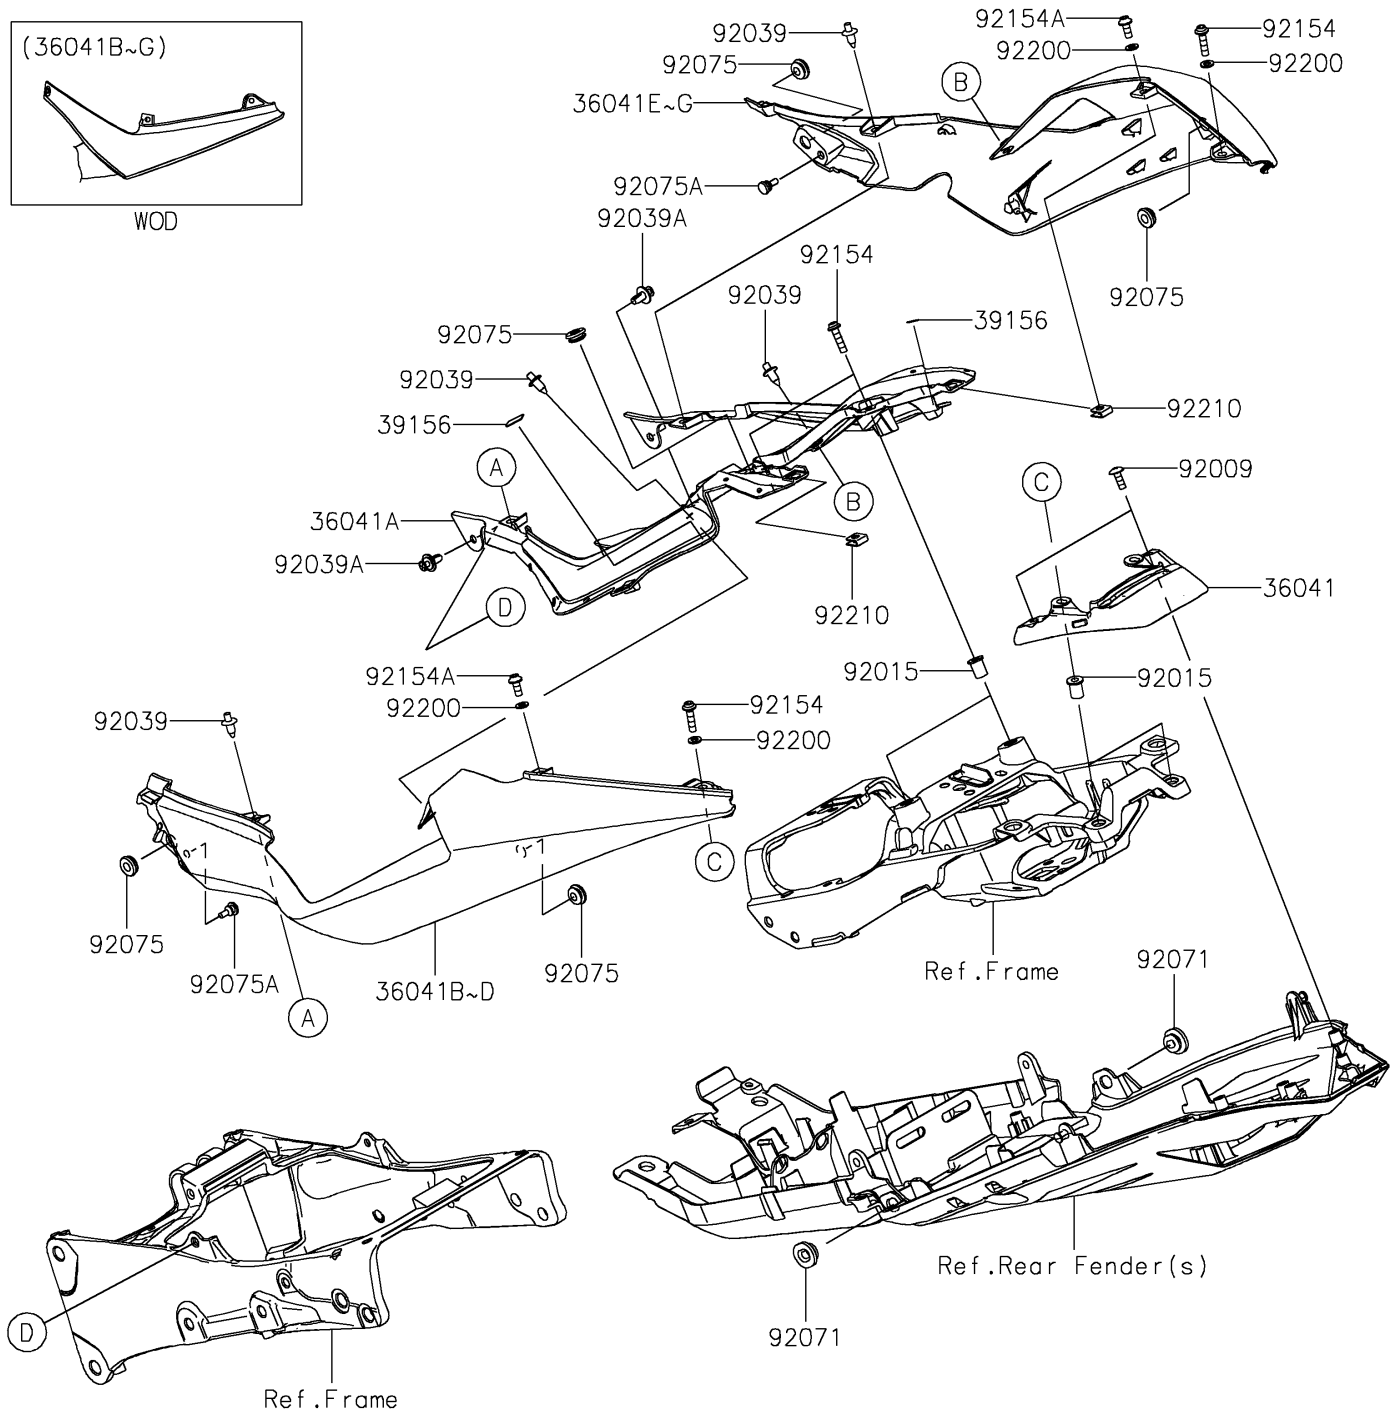

2021 Ninja® ZX™ -6R PARTS DIAGRAM

Side Covers

F2611

WOD

2021 Ninja® ZX™ -6R PARTS LIST

Side Covers

ITEM NAME	PART NUMBER	QUANTITY
COVER-TAIL,RR (Ref # 36041)	36041-0045	1
COVER-TAIL,FR (Ref # 36041A)	36041-0050	1
COVER-TAIL,LH,P.C.WHITE (Ref # 36041B)	36041-0051-667	1
COVER-TAIL,LH,P.N.TEAL (Ref # 36041C)	36041-0051-68D	1
COVER-TAIL,LH,EBONY (Ref # 36041D)	36041-0051-H8	1
COVER-TAIL,RH,P.C.WHITE (Ref # 36041E)	36041-0052-667	1
COVER-TAIL,RH,P.N.TEAL (Ref # 36041F)	36041-0052-68D	1
COVER-TAIL,RH,EBONY (Ref # 36041G)	36041-0052-H8	1
PAD (Ref # 39156)	39156-0632	2
SCREW,TAPPING,5X14 (Ref # 92009)	92009-1197	2
NUT,WELL,5MM (Ref # 92015)	92015-1757	4
RIVET (Ref # 92039)	92039-0068	4
RIVET (Ref # 92039A)	92039-1227	2
GROMMET,20X24X7.5 (Ref # 92071)	92071-0766	2
DAMPER,6X16X7 (Ref # 92075)	92075-1011	6
DAMPER,6X10X15 (Ref # 92075A)	92075-1808	2
BOLT,SOCKET,5X20 (Ref # 92154)	92154-0210	4
BOLT,SOCKET,5X12 (Ref # 92154A)	92154-1421	2
WASHER,5.2X10X1.0 (Ref # 92200)	92200-1820	4
NUT (Ref # 92210)	92210-0571	2