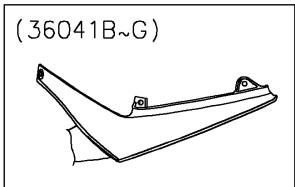

2021 Ninja® ZX™ -6R PARTS DIAGRAM

Side Covers

F2611

WOD

2021 Ninja® ZX™ -6R PARTS LIST

Side Covers

ITEM NAME	PART NUMBER	QUANTITY
COVER-TAIL,RR (Ref # 36041)	36041-0045	1
COVER-TAIL,FR (Ref # 36041A)	36041-0050	1
COVER-TAIL,LH,P.C.WHITE (Ref # 36041B)	36041-0051-667	1
COVER-TAIL,LH,P.N.TEAL (Ref # 36041C)	36041-0051-68D	1
COVER-TAIL,LH,EBONY (Ref # 36041D)	36041-0051-H8	1
COVER-TAIL,RH,P.C.WHITE (Ref # 36041E)	36041-0052-667	1
COVER-TAIL,RH,P.N.TEAL (Ref # 36041F)	36041-0052-68D	1
COVER-TAIL,RH,EBONY (Ref # 36041G)	36041-0052-H8	1
PAD (Ref # 39156)	39156-0632	2
SCREW,TAPPING,5X14 (Ref # 92009)	92009-1197	2
NUT,WELL,5MM (Ref # 92015)	92015-1757	4
RIVET (Ref # 92039)	92039-0068	4
RIVET (Ref # 92039A)	92039-1227	2
GROMMET,20X24X7.5 (Ref # 92071)	92071-0766	2
DAMPER,6X16X7 (Ref # 92075)	92075-1011	6
DAMPER,6X10X15 (Ref # 92075A)	92075-1808	2
BOLT,SOCKET,5X20 (Ref # 92154)	92154-0210	4
BOLT,SOCKET,5X12 (Ref # 92154A)	92154-1421	2
WASHER,5.2X10X1.0 (Ref # 92200)	92200-1820	4
NUT (Ref # 92210)	92210-0571	2