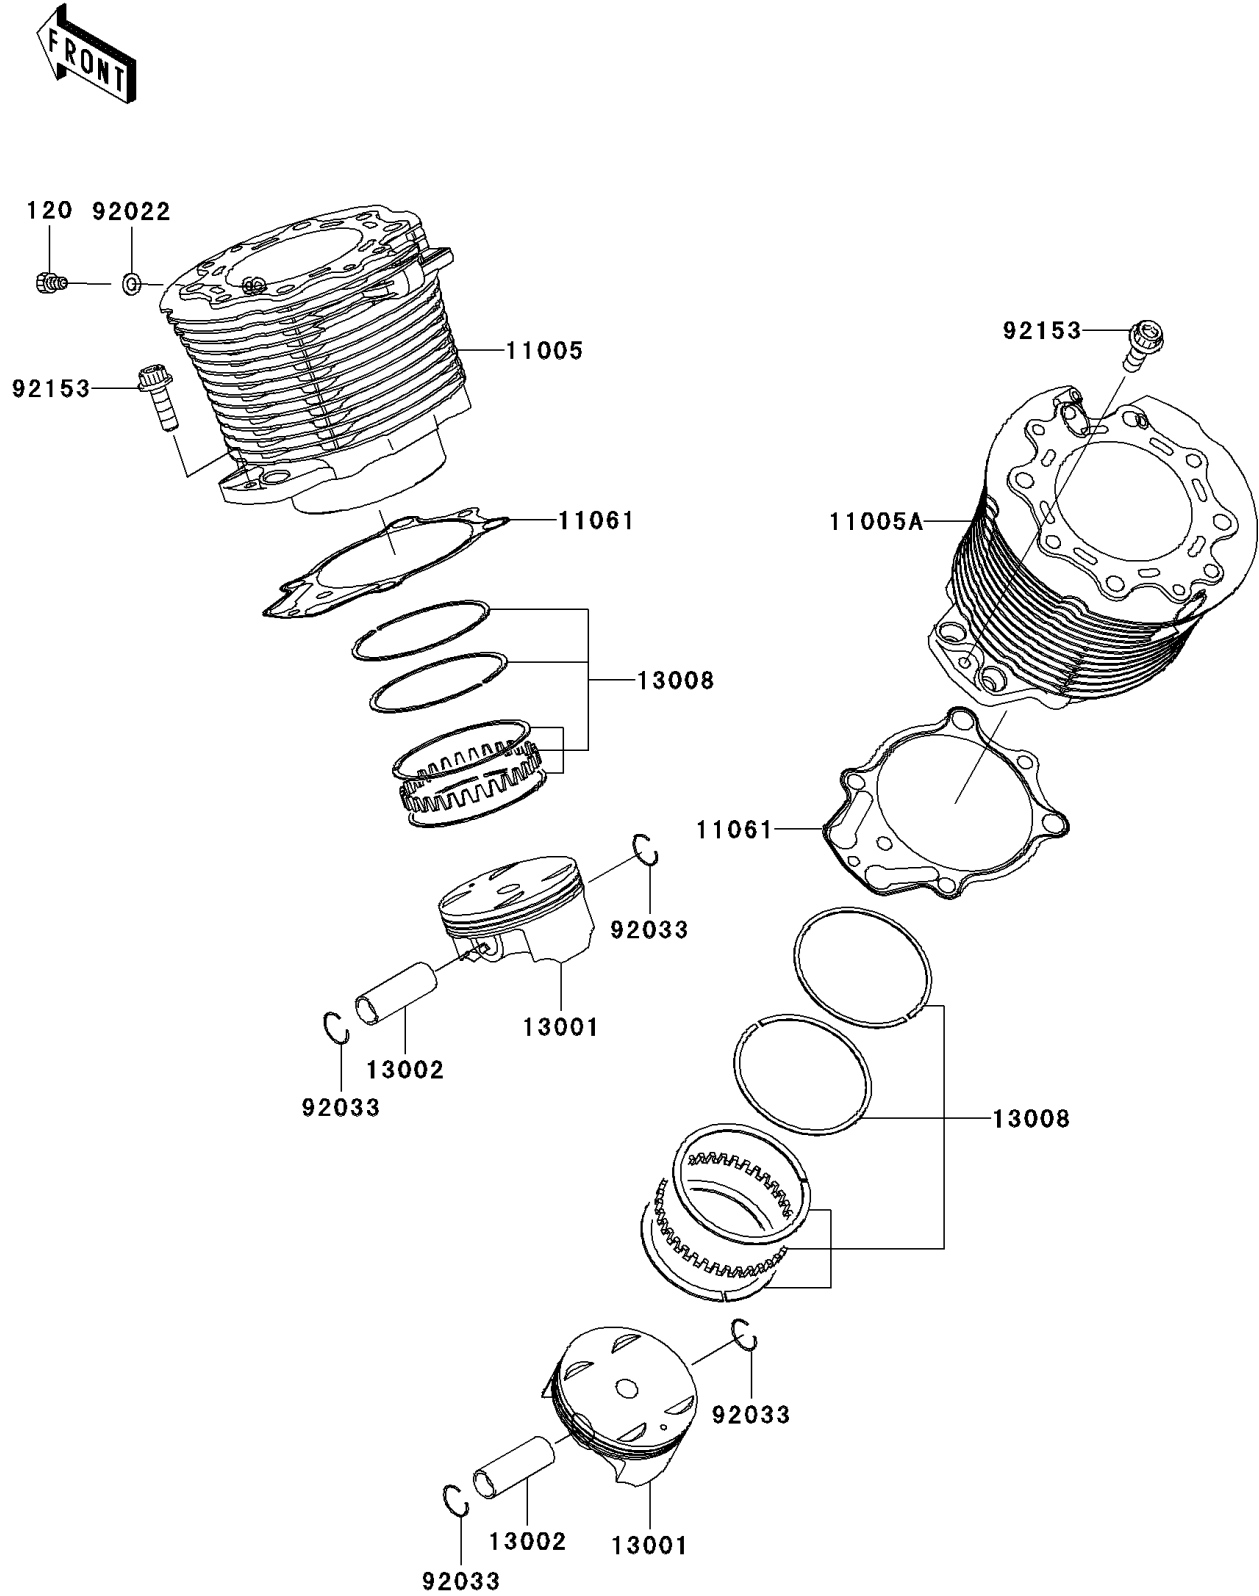

2004 Vulcan 2000 PARTS DIAGRAM

Cylinder/Piston(s)

E1120

2004 Vulcan 2000 PARTS LIST

Cylinder/Piston(s)

ITEM NAME	PART NUMBER	QUANTITY
BOLT-SOCKET,6X10 (Ref # 120)	120R0610	1
CYLINDER-ENGINE,FR (Ref # 11005)	11005-0040	1
CYLINDER-ENGINE,RR (Ref # 11005A)	11005-0041	1
GASKET,CYLINDER BASE (Ref # 11061)	11061-0010	2
PISTON-ENGINE (Ref # 13001)	13001-0003	2
PIN-PISTON (Ref # 13002)	13002-0001	2
RING-SET-PISTON (Ref # 13008)	13008-0001	2
WASHER,6.2X11X1 (Ref # 92022)	92022-304	1
RING-SNAP (Ref # 92033)	92033-3721	4
BOLT,8X25 (Ref # 92153)	92153-0313	2