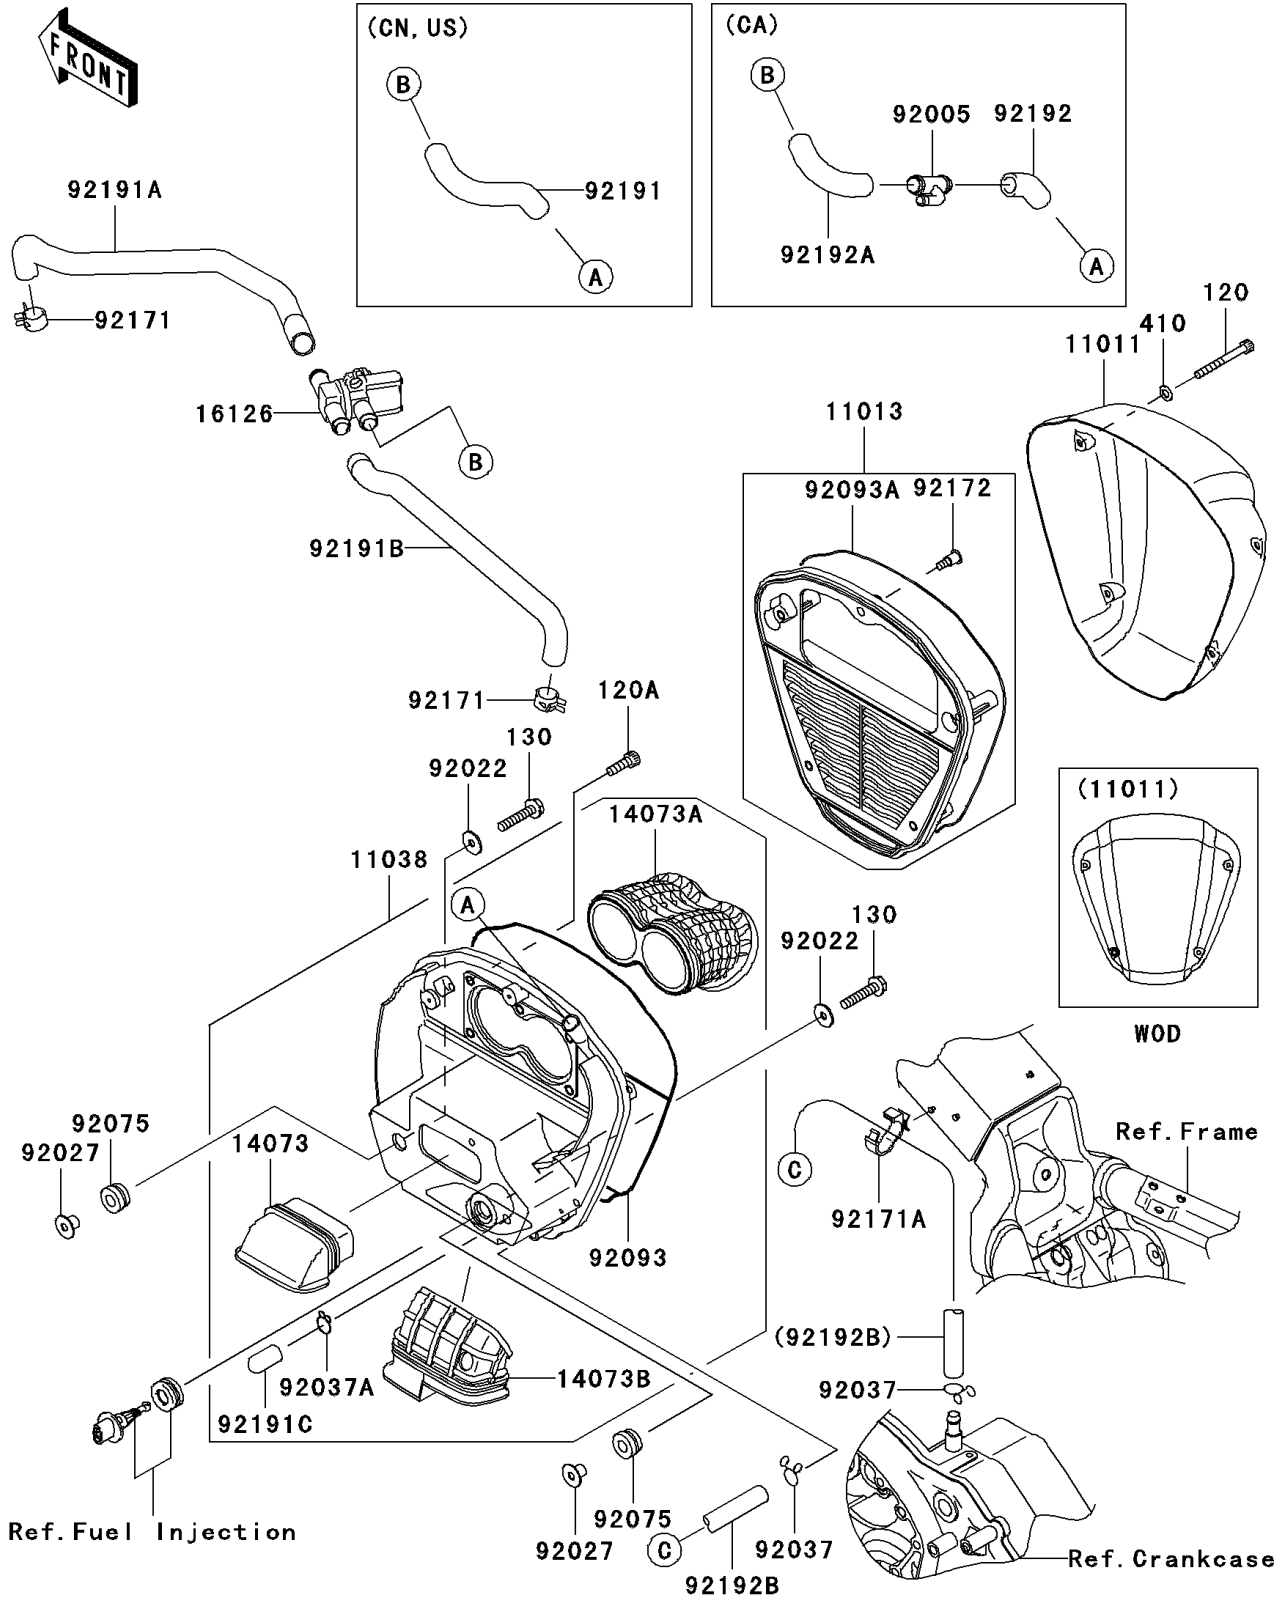

# 2004 Vulcan 2000 PARTS DIAGRAM

Air Cleaner

E1130

## 2004 Vulcan 2000 PARTS LIST

### Air Cleaner

ITEM NAME	PART NUMBER	QUANTITY
BOLT-SOCKET,5X45 (Ref # 120)	120R0545	4
BOLT-SOCKET,6X18 (Ref # 120A)	120W0618	5
BOLT-FLANGED,6X30 (Ref # 130)	130H0630	2
W-PLAIN-S,5MM (Ref # 410)	410S0500	4
CASE-AIR FILTER,COVER (Ref # 11011)	11011-0003	1
ELEMENT-AIR FILTER (Ref # 11013)	11013-0002	1
CASE-ASSY-AIR FILTER (Ref # 11038)	11038-0003	1
DUCT,INTAKE (Ref # 14073)	14073-0007	1
DUCT,THROTTLE (Ref # 14073A)	14073-0008	1
DUCT,INTAKE (Ref # 14073B)	14073-0047	1
VALVE,AIR CUT (Ref # 16126)	16126-1437	1
WASHER,6.5X20X1.6 (Ref # 92022)	92022-1557	2
COLLAR,L=12 (Ref # 92027)	92027-1062	2
CLAMP (Ref # 92037)	92037-1468	2
CLAMP,14.5MM (Ref # 92037A)	92037-1900	1
DAMPER,RUBBER (Ref # 92075)	92075-1123	2
SEAL (Ref # 92093)	92093-0004	1
SEAL (Ref # 92093A)	92093-0005	1
CLAMP (Ref # 92171)	92171-0332	2
CLAMP,DIA=15 (Ref # 92171A)	92171-1424	1
SCREW,5X16.5 (Ref # 92172)	92172-0091	1
TUBE,ACV-FR HEAD (Ref # 92191A)	92191-0012	1
TUBE,ACV-RR HEAD (Ref # 92191B)	92191-0013	1
TUBE (Ref # 92191C)	92191-1704	1
TUBE,9X15X800 (Ref # 92192B)	92192-0135	1
FITTING (Ref # 92005)	92005-0006	1
TUBE,AIR CLEANER-ACV (Ref # 92191)	92191-0011	1
TUBE,AIR CLEANER-FITTING (Ref # 92192)	92192-0016	1
TUBE,FITTING-ACV (Ref # 92192A)	92192-0017	1