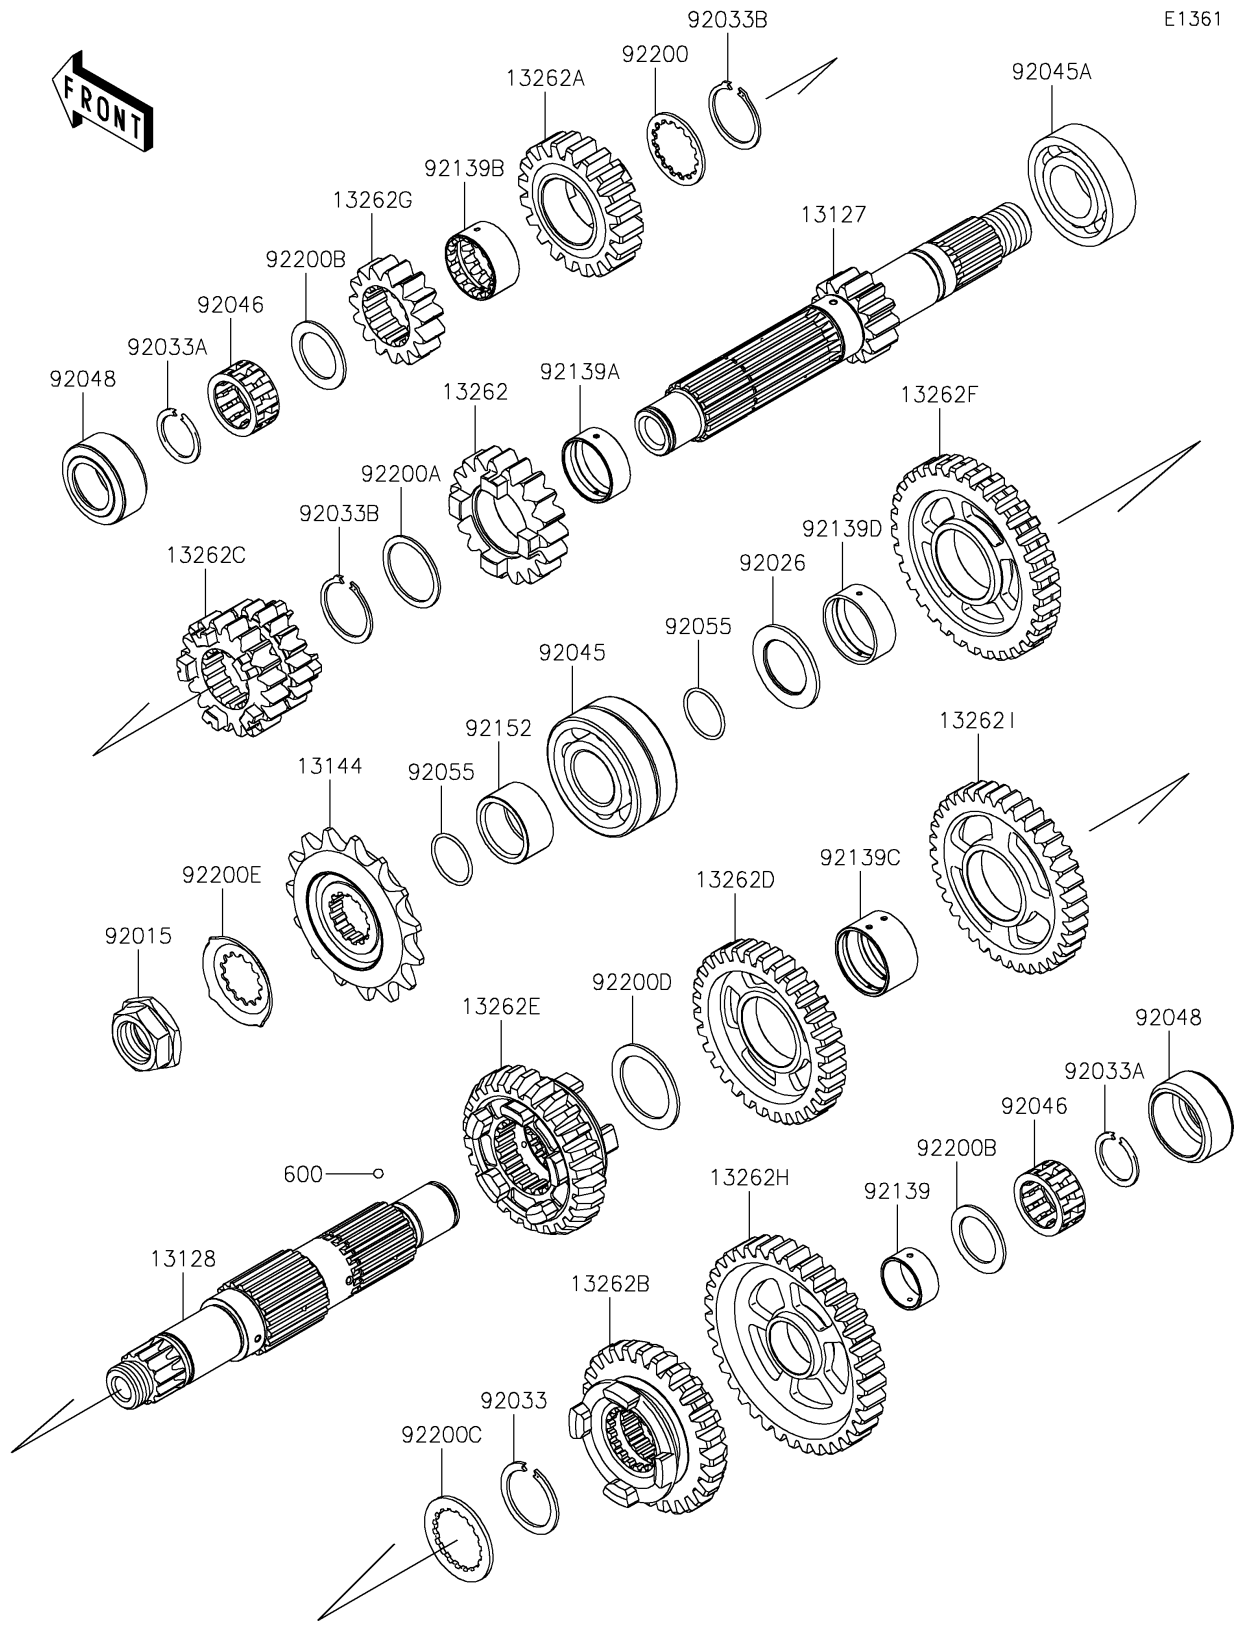

2022 Ninja ZX-6R ABS KRT Edition PARTS DIAGRAM

Transmission

E1361

2022 Ninja ZX-6R ABS KRT Edition PARTS LIST

Transmission

ITEM NAME	PART NUMBER	QUANTITY
SHAFT-TRANSMISSION INPUT,13T (Ref # 13127)	13127-0647	1
SHAFT-TRANSMISSION OUTPUT (Ref # 13128)	13128-0031	1
SPROCKET-OUTPUT,15T,#520 (Ref # 13144)	13144-0587	1
GEAR,INPUT 5TH,19T (Ref # 13262)	13262-0374	1
GEAR,INPUT 6TH,20T (Ref # 13262A)	13262-0375	1
GEAR,OUTPUT 5TH,27T (Ref # 13262B)	13262-0380	1
GEAR,INPUT 3RD&4TH,20T&20T (Ref # 13262C)	13262-0506	1
GEAR,OUTPUT 4TH,32T (Ref # 13262D)	13262-0510	1
GEAR,OUTPUT 6TH,26T (Ref # 13262E)	13262-0582	1
GEAR,OUTPUT 2ND,33T (Ref # 13262F)	13262-0743	1
GEAR,INPUT 2ND,15T (Ref # 13262G)	13262-0950	1
GEAR,OUTPUT LOW,37T (Ref # 13262H)	13262-0951	1
GEAR,OUTPUT 3RD,37T (Ref # 13262I)	13262-0963	1
NUT,20MM (Ref # 92015)	92015-1963	1
SPACER,25.3X39X2.0 (Ref # 92026)	92026-1529	1
RING-SNAP,26.9X34X1.5 (Ref # 92033)	92033-0047	1
RING-SNAP,20X25.5X1.2 (Ref # 92033A)	92033-025	2
RING-SNAP,25.9X30.6X1.2 (Ref # 92033B)	92033-1037	2
BEARING-BALL,DAC2557NSSH (Ref # 92045)	92045-0003	1
BEARING-BALL,25X52X15 (Ref # 92045A)	92045-0058	1
BEARING-NEEDLE (Ref # 92046)	92046-1291	2
RACE,30X38X17.3 (Ref # 92048)	92048-0007	2
RING-O,21.5X1.5 (Ref # 92055)	92055-1293	2
BUSHING,GEAR,LOW OUT (Ref # 92139)	92139-0038	1
BUSHING,GEAR,5TH IN (Ref # 92139A)	92139-0161	1
BUSHING,GEAR,6TH IN (Ref # 92139B)	92139-0162	1
BUSHING,GEAR,3RD/4TH OUT (Ref # 92139C)	92139-0163	1
BUSHING,GEAR,2ND OUT (Ref # 92139D)	92139-0164	1
COLLAR,25X32X15.7 (Ref # 92152)	92152-0444	1

2022 Ninja ZX-6R ABS KRT Edition PARTS LIST

Transmission

ITEM NAME	PART NUMBER	QUANTITY
WASHER,28.3X34.0X1.6 (Ref # 92200)	92200-0050	1
WASHER,28.1X34.0X1.2 (Ref # 92200A)	92200-0051	1
WASHER,22.1X32.0X1.4 (Ref # 92200B)	92200-0138	2
WASHER,TOOTHED,28X40X2 (Ref # 92200C)	92200-1277	1
WASHER,29.9X40X1.5 (Ref # 92200D)	92200-1278	1
WASHER (Ref # 92200E)	92200-1720	1
BALL-STEEL,5/32 (Ref # 600)	600A0500	3