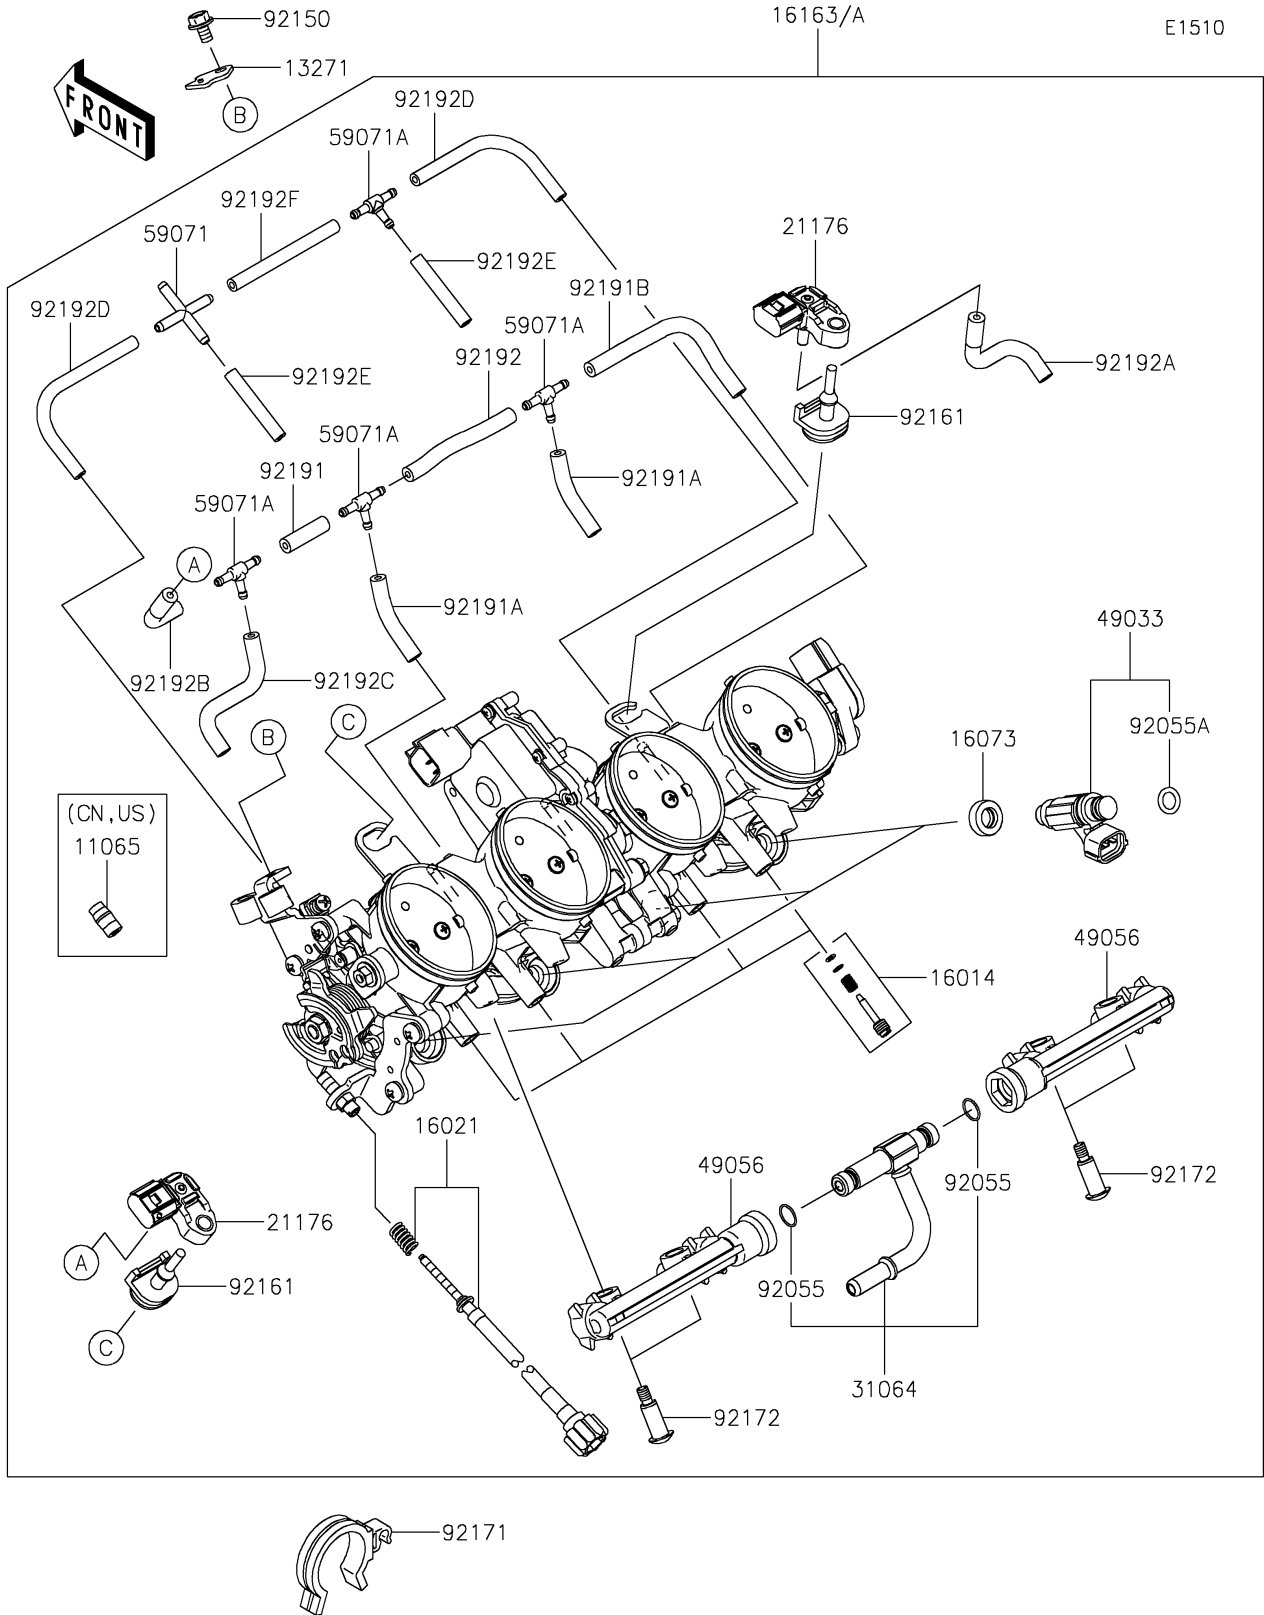

2022 Ninja ZX-6R ABS PARTS DIAGRAM

Throttle

2022 Ninja ZX-6R ABS PARTS LIST

Throttle

ITEM NAME	PART NUMBER	QUANTITY
PLATE (Ref # 13271)	13271-0559	1
SCREW-PILOT AIR (Ref # 16014)	16014-0002	4
SCREW-THROTTLE STOP (Ref # 16021)	16021-0028	1
INSULATOR (Ref # 16073)	16073-3707	4
THROTTLE-ASSY,TTK38 (Ref # 16163)	16163-0999	1
SENSOR,PRESSURE (Ref # 21176)	21176-0111	2
PIPE-COMP (Ref # 31064)	31064-0622	1
NOZZLE-INJECTION (Ref # 49033)	49033-0012	4
PIPE-INJECTION (Ref # 49056)	49056-0014	2
JOINT,4WAY (Ref # 59071)	59071-0014	1
RING-O (Ref # 92055)	92055-0064	2
RING-O,INJECTION NOZZLE (Ref # 92055A)	92055-1622	4
BOLT,5X8 (Ref # 92150)	92150-1406	1
DAMPER (Ref # 92161)	92161-0673	2
CLAMP (Ref # 92171)	92171-0359	1
SCREW,PIPE INJECTION (Ref # 92172)	92172-0064	4
TUBE,3X7X25 (Ref # 92191)	92191-0020	1
TUBE,3X7X40 (Ref # 92191A)	92191-0022	2
TUBE,3X7X100 (Ref # 92191B)	92191-0023	1
TUBE,3X7X72 (Ref # 92192)	92192-0739	1
TUBE,THROBO RH-SENSOR (Ref # 92192A)	92192-0840	1
TUBE,THROBO LH-JOINT (Ref # 92192B)	92192-0841	1
TUBE,SENSOR-JOINT (Ref # 92192C)	92192-0842	1
TUBE,3X6X100 (Ref # 92192D)	92192-1258	2
TUBE,3X6X40 (Ref # 92192E)	92192-1259	2
TUBE,3X6X70 (Ref # 92192F)	92192-1260	1