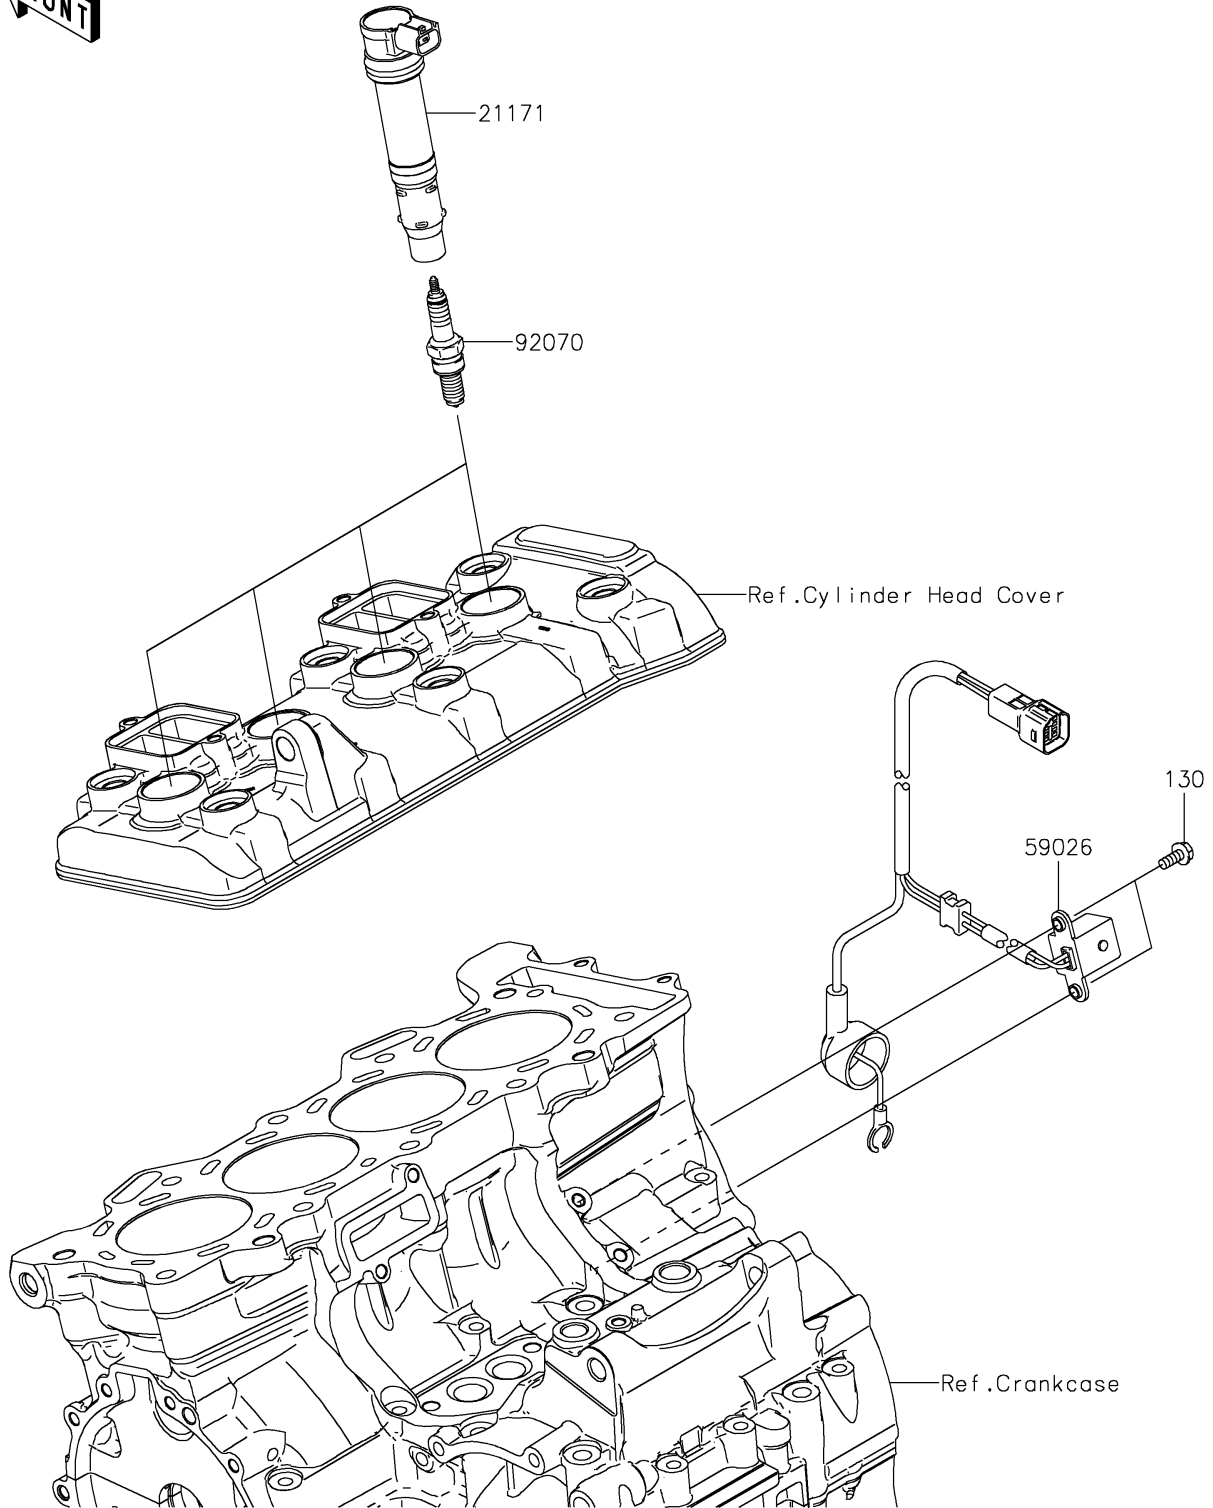

# 2022 Ninja ZX-6R ABS PARTS DIAGRAM

Ignition System

E1830

## 2022 Ninja ZX-6R ABS PARTS LIST

### Ignition System

ITEM NAME	PART NUMBER	QUANTITY
COIL-ASSY-IGNITION (Ref # 21171)	21171-0757	4
COIL-PULSING (Ref # 59026)	59026-0560	1
PLUG-SPARK,CR9E(NGK) (Ref # 92070)	92070-1266	4
BOLT-FLANGED,5X12 (Ref # 130)	130BA0512	2