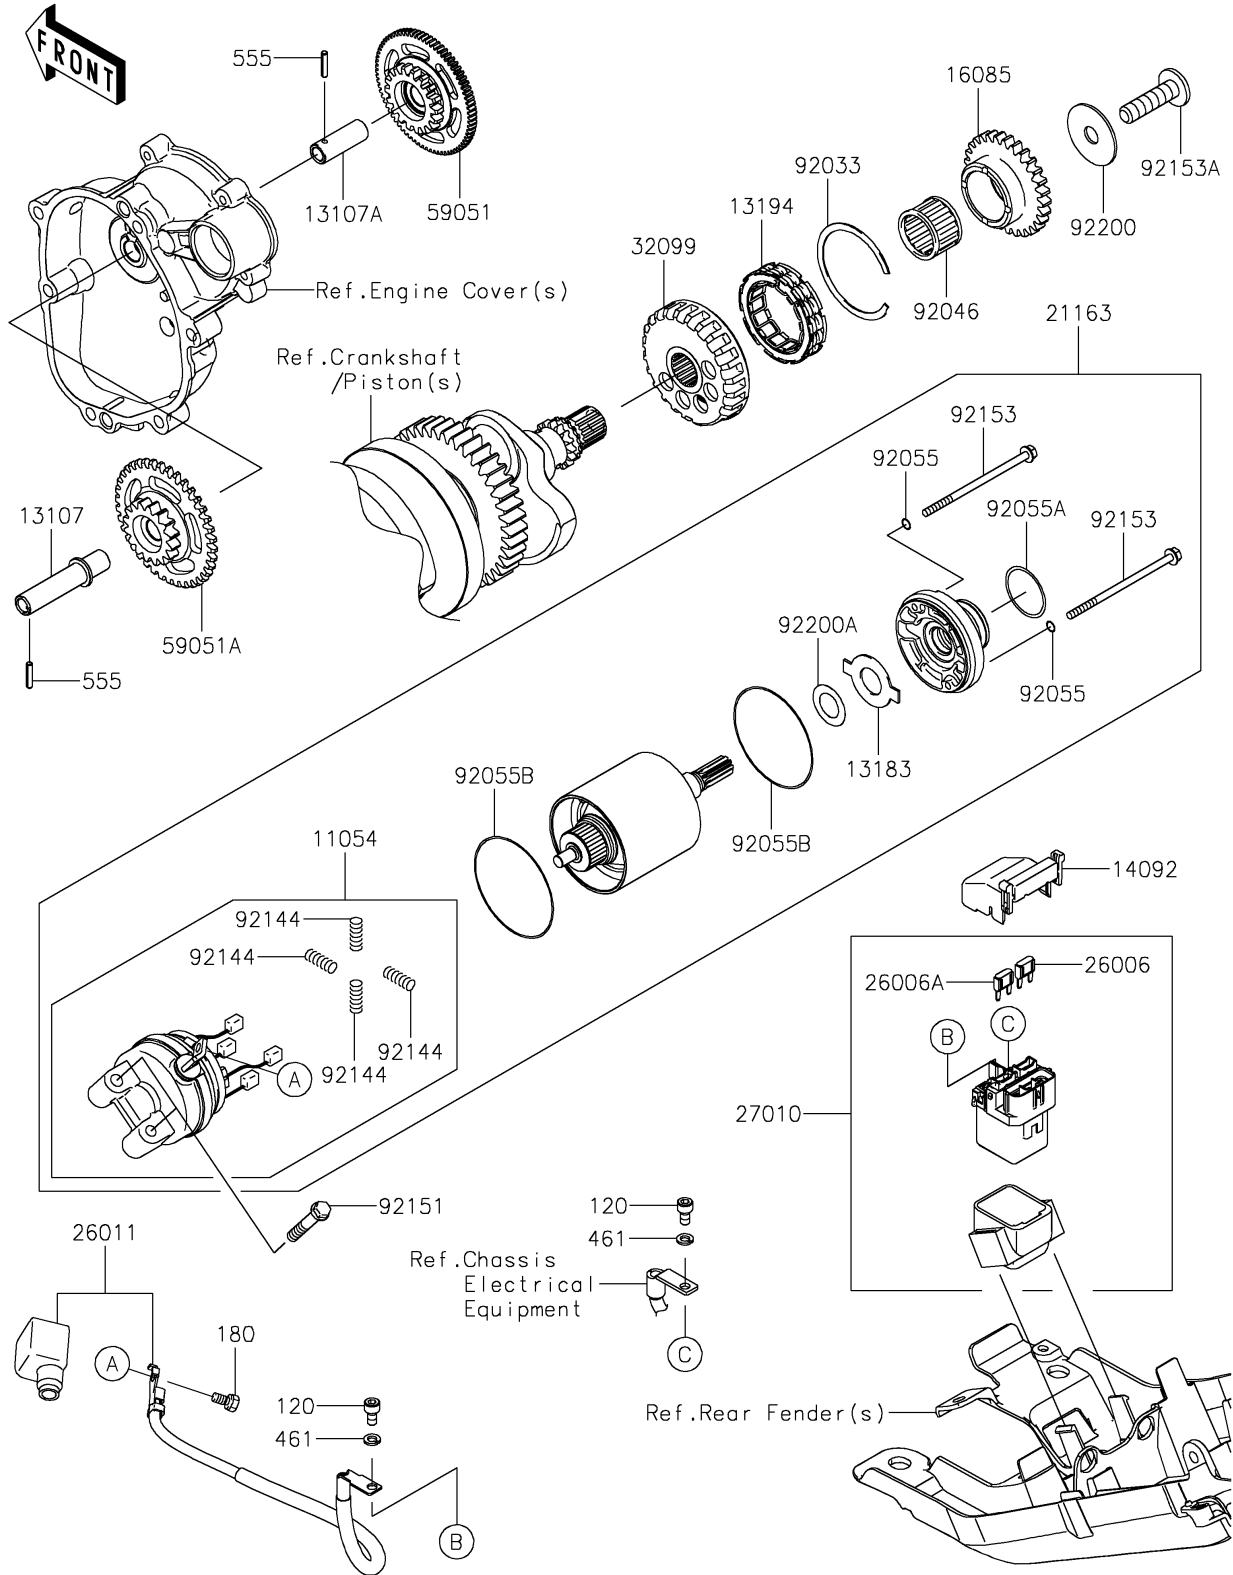

2022 Ninja ZX-6R ABS KRT Edition PARTS DIAGRAM

Starter Motor

E1840

2022 Ninja ZX-6R ABS KRT Edition PARTS LIST

Starter Motor

ITEM NAME	PART NUMBER	QUANTITY
BRACKET (Ref # 11054)	11054-1175	1
SHAFT,ONEWAY CLUTCH SIDE (Ref # 13107)	13107-0168	1
SHAFT,STARTER SIDE (Ref # 13107A)	13107-0174	1
PLATE (Ref # 13183)	13183-1460	1
CLUTCH-ONEWAY (Ref # 13194)	13194-3705	1
COVER (Ref # 14092)	14092-0109	1
GEAR,29T (Ref # 16085)	16085-0101	1
STARTER-ELECTRIC (Ref # 21163)	21163-0734	1
FUSE,MINI BLADE,15A,BLUE (Ref # 26006)	26006-0001	1
FUSE,MINI BLADE,30A,GREEN (Ref # 26006A)	26006-1080	1
WIRE-LEAD (Ref # 26011)	26011-1885	1
SWITCH,MAGNETIC (Ref # 27010)	27010-0794	1
CASE,STARTER CLUTCH (Ref # 32099)	32099-0026	1
GEAR-SPUR,STARTER SIDE (Ref # 59051)	59051-0094	1
GEAR-SPUR,ONEWAY CLUTCH SIDE (Ref # 59051A)	59051-0728	1
RING-SNAP (Ref # 92033)	92033-3731	1
BEARING-NEEDLE,RS263020 (Ref # 92046)	92046-0004	1
RING-O,STARTER (Ref # 92055)	92055-0013	2
RING-O (Ref # 92055A)	92055-0126	1
RING-O (Ref # 92055B)	92055-1455	2
SPRING,BRUSH (Ref # 92144)	92144-1423	4
BOLT,6X35 (Ref # 92151)	92151-1874	2
BOLT (Ref # 92153)	92153-0405	2
BOLT,TORX,10X38 (Ref # 92153A)	92153-1521	1
WASHER,10.5X37X1.6 (Ref # 92200)	92200-0238	1
WASHER (Ref # 92200A)	92200-1019	1
BOLT-SOCKET,5X10 (Ref # 120)	120CB0510	2
BOLT-UPSET-WS,5X10 (Ref # 180)	180BA0510	1
WASHER-SPRING,5MM (Ref # 461)	461DB0500	2

2022 Ninja ZX-6R ABS KRT Edition PARTS LIST

Starter Motor

ITEM NAME	PART NUMBER	QUANTITY
PIN-SPRING,3X16 (Ref # 555)	555A0316	2