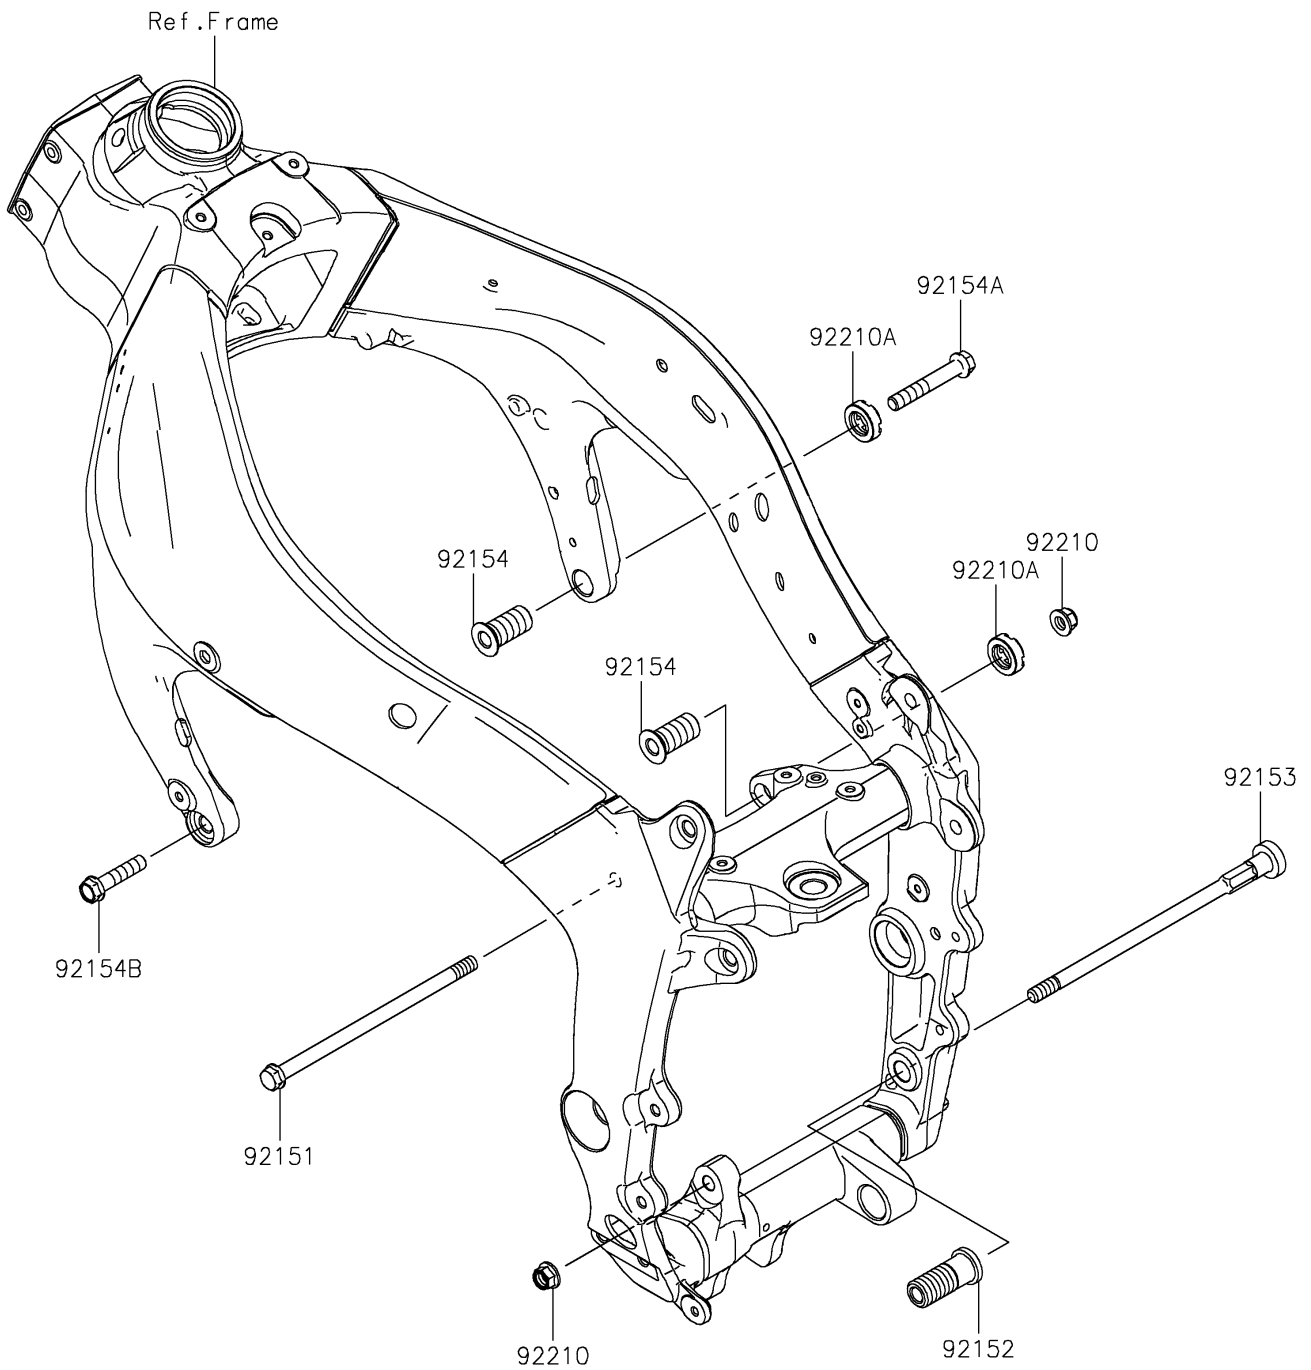

# 2022 Ninja ZX-6R ABS PARTS DIAGRAM

Engine Mount

F2122

## 2022 Ninja ZX-6R ABS PARTS LIST

### Engine Mount

ITEM NAME	PART NUMBER	QUANTITY
BOLT,FLANGED,10X190 (Ref # 92151)	92151-1915	1
COLLAR,ENGINE MOUNT (Ref # 92152)	92152-0076	1
BOLT,SOCKET,10X227 (Ref # 92153)	92153-1328	1
BOLT,ENGINE MOUNT,18MM (Ref # 92154)	92154-0249	2
BOLT,FLANGED,10X65 (Ref # 92154A)	92154-1964	1
BOLT,FLANGED,10X40 (Ref # 92154B)	92154-1965	1
NUT,LOCK,FLANGED,10MM (Ref # 92210)	92210-1139	2
NUT,18MM (Ref # 92210A)	92210-1203	2