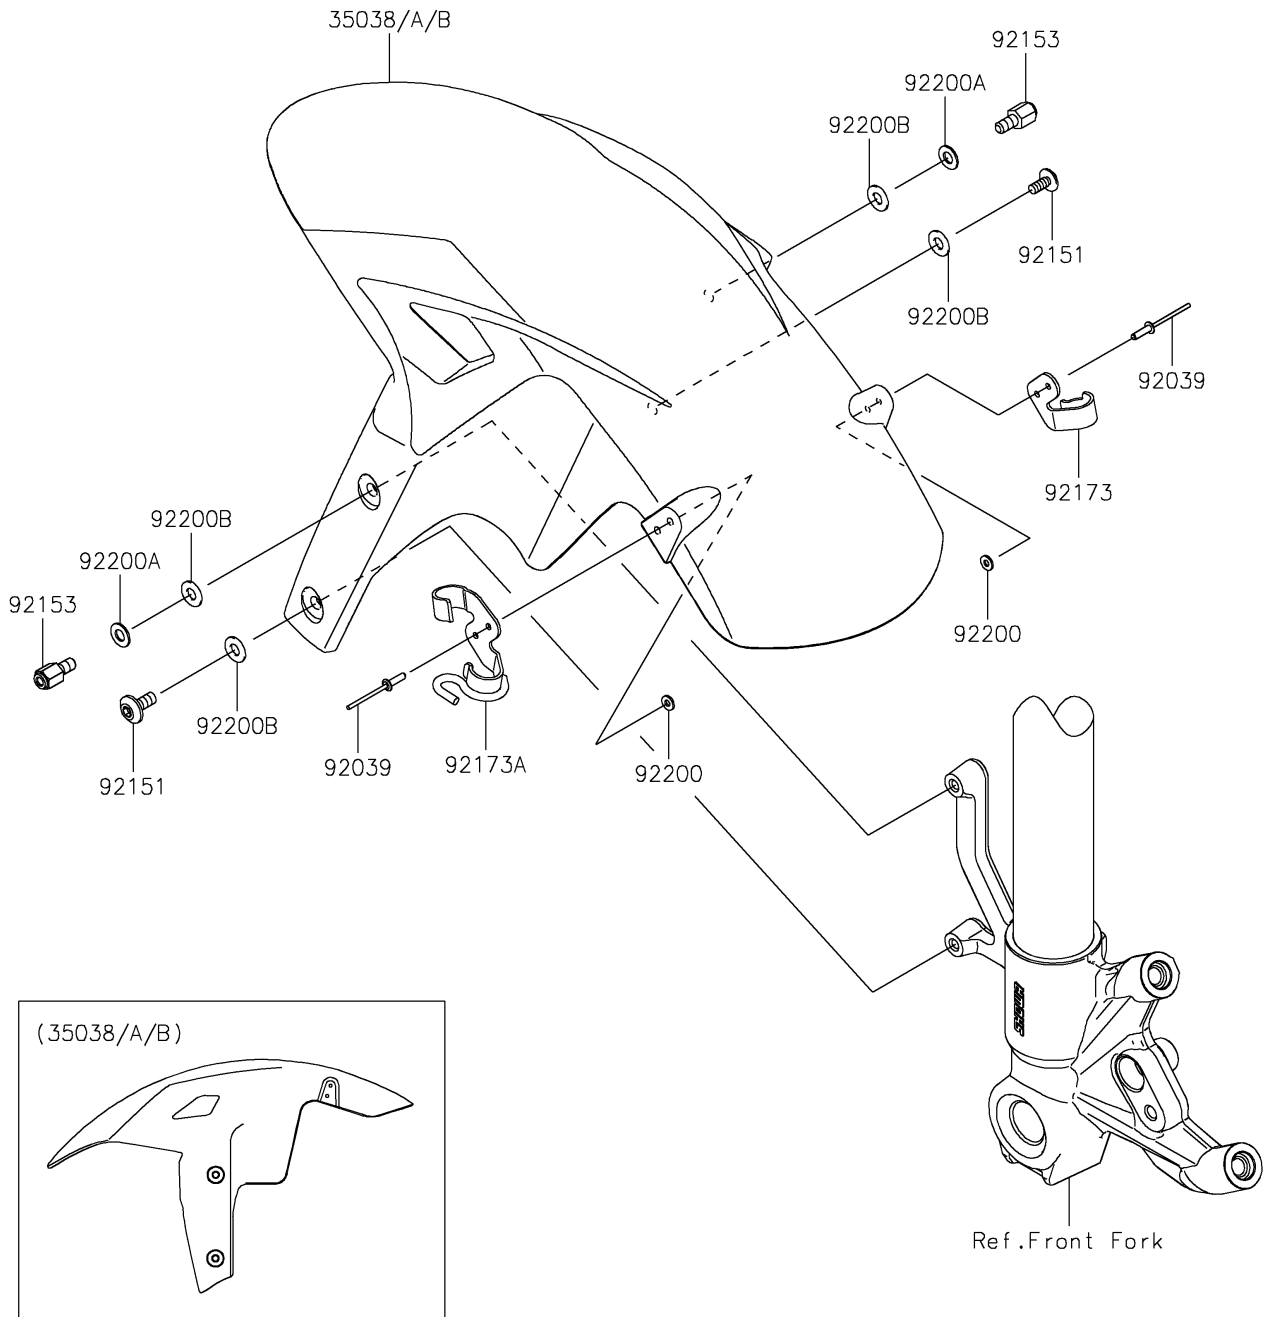

2022 Ninja ZX-6R ABS KRT Edition (CA) PARTS DIAGRAM

Front Fender(s)

F2171

2022 Ninja ZX-6R ABS KRT Edition (CA) PARTS LIST

Front Fender(s)

ITEM NAME	PART NUMBER	QUANTITY
-----------	-------------	----------