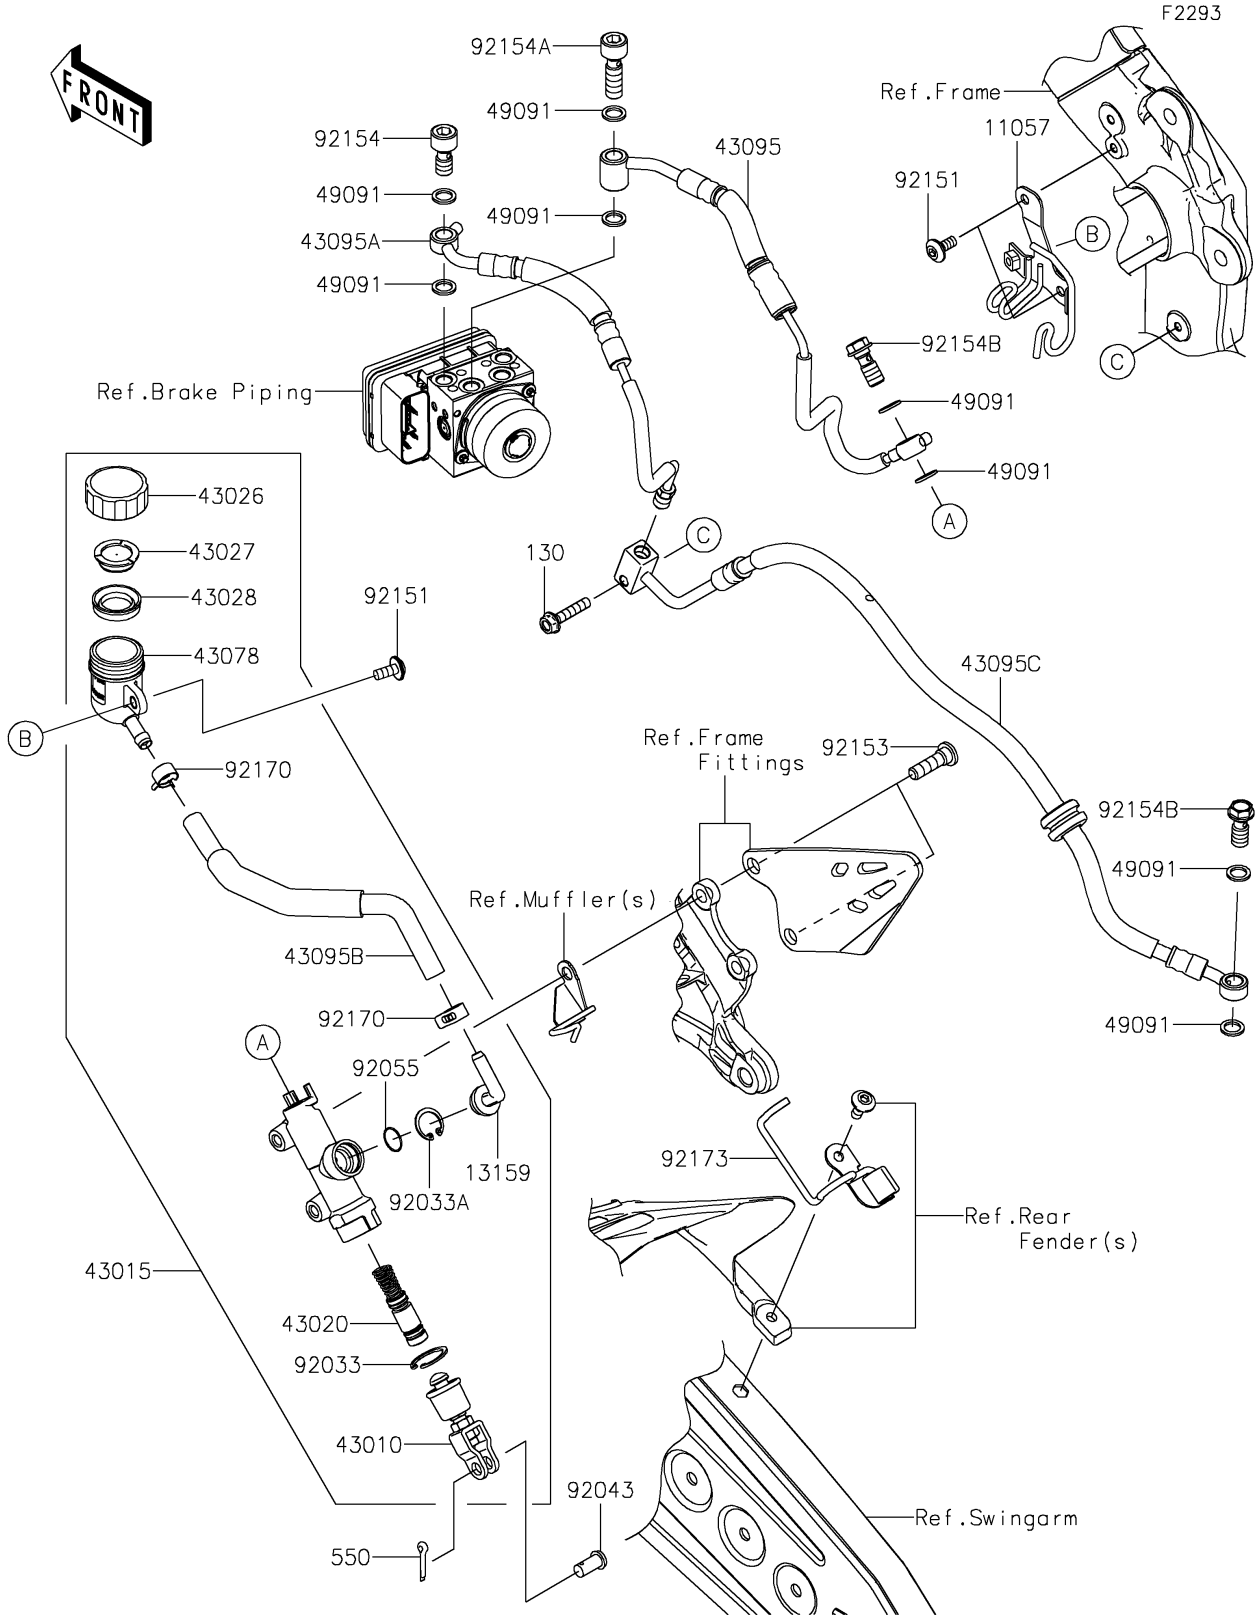

2022 Ninja ZX-6R ABS KRT Edition (CA) PARTS DIAGRAM

Rear Master Cylinder

2022 Ninja ZX-6R ABS KRT Edition (CA) PARTS LIST

Rear Master Cylinder

ITEM NAME	PART NUMBER	QUANTITY
BRACKET,RR MASTER CYLINDER (Ref # 11057)	11057-2395	1
CONNECTOR (Ref # 13159)	13159-1056	1
ROD-ASSY-BRAKE (Ref # 43010)	43010-1062	1
CYLINDER-ASSY-MASTER,RR (Ref # 43015)	43015-0575	1
PISTON-COMP-BRAKE (Ref # 43020)	43020-1094	1
CAP-BRAKE (Ref # 43026)	43026-1070	1
PLATE-DIAPHRAGM (Ref # 43027)	43027-1054	1
DIAPHRAGM (Ref # 43028)	43028-1073	1
RESERVOIR (Ref # 43078)	43078-1102	1
HOSE-BRAKE,RR,MC-HU,JOINT (Ref # 43095)	43095-0731	1
HOSE-BRAKE,RR,HU-MC,JOINT (Ref # 43095A)	43095-0732	1
HOSE-BRAKE,RR MC (Ref # 43095B)	43095-0737	1
HOSE-BRAKE,RR,HU-CALIPER (Ref # 43095C)	43095-1628	1
WASHER-SEAL,10.1X14.5X1.5 (Ref # 49091)	49091-0001	8
RING-SNAP,20.9X24.6X1.2 (Ref # 92033)	92033-0079	1
RING-SNAP,20.5MM (Ref # 92033A)	92033-1186	1
PIN,8X17 (Ref # 92043)	92043-0104	1
RING-O,14.8X2.4 (Ref # 92055)	92055-0741	1
BOLT,SOCKET,6X14 (Ref # 92151)	92151-1654	3
BOLT,SOCKET,8X30 (Ref # 92153)	92153-1624	2
BOLT,BANJO,10X20.8 (Ref # 92154)	92154-1121	1
BOLT,BANJO,10X32.3 (Ref # 92154A)	92154-1122	1
BOLT,BANJO,10X23 (Ref # 92154B)	92154-1712	2
CLAMP,HOSE (Ref # 92170)	92170-1091	2
CLAMP (Ref # 92173)	92173-1048	1
BOLT-FLANGED,6X30 (Ref # 130)	130BA0630	1
PIN-COTTER,2.0X15 (Ref # 550)	550AA2015	1