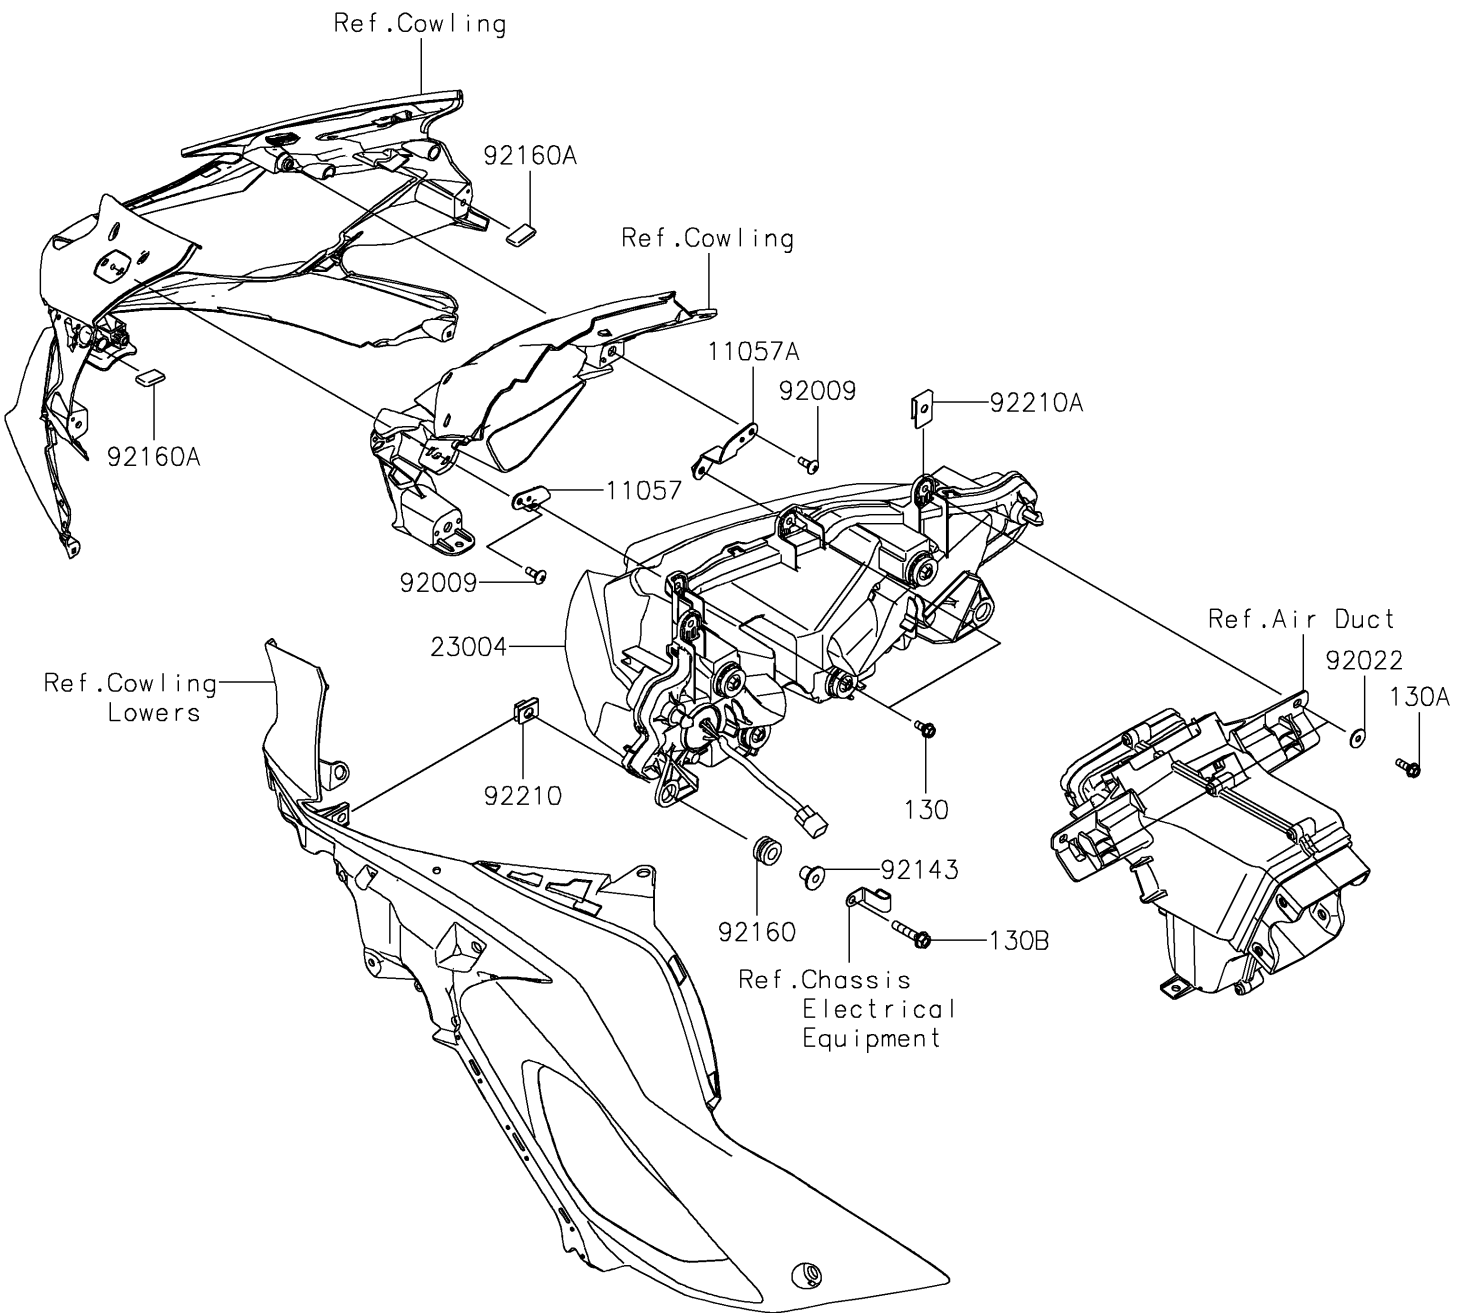

2022 Ninja ZX-6R ABS KRT Edition (CA) PARTS DIAGRAM

Headlight(s)

F2710

2022 Ninja ZX-6R ABS KRT Edition (CA) PARTS LIST

Headlight(s)

ITEM NAME	PART NUMBER	QUANTITY
BRACKET,LH (Ref # 11057)	11057-1639	1
BRACKET,RH (Ref # 11057A)	11057-1640	1
LAMP-HEAD,LED (Ref # 23004)	23004-0420	1
SCREW,TAPPING,5X14 (Ref # 92009)	92009-1197	2
WASHER,5.2X16X1.2 (Ref # 92022)	92022-263	2
COLLAR (Ref # 92143)	92143-1353	2
DAMPER,10X20X12 (Ref # 92160)	92160-1167	2
DAMPER (Ref # 92160A)	92160-1190	2
NUT (Ref # 92210)	92210-0130	2
NUT (Ref # 92210A)	92210-1652	2
BOLT-FLANGED,5X12 (Ref # 130)	130BA0512	2
BOLT-FLANGED,5X16 (Ref # 130A)	130BA0516	2
BOLT-FLANGED,6X30 (Ref # 130B)	130BB0630	2