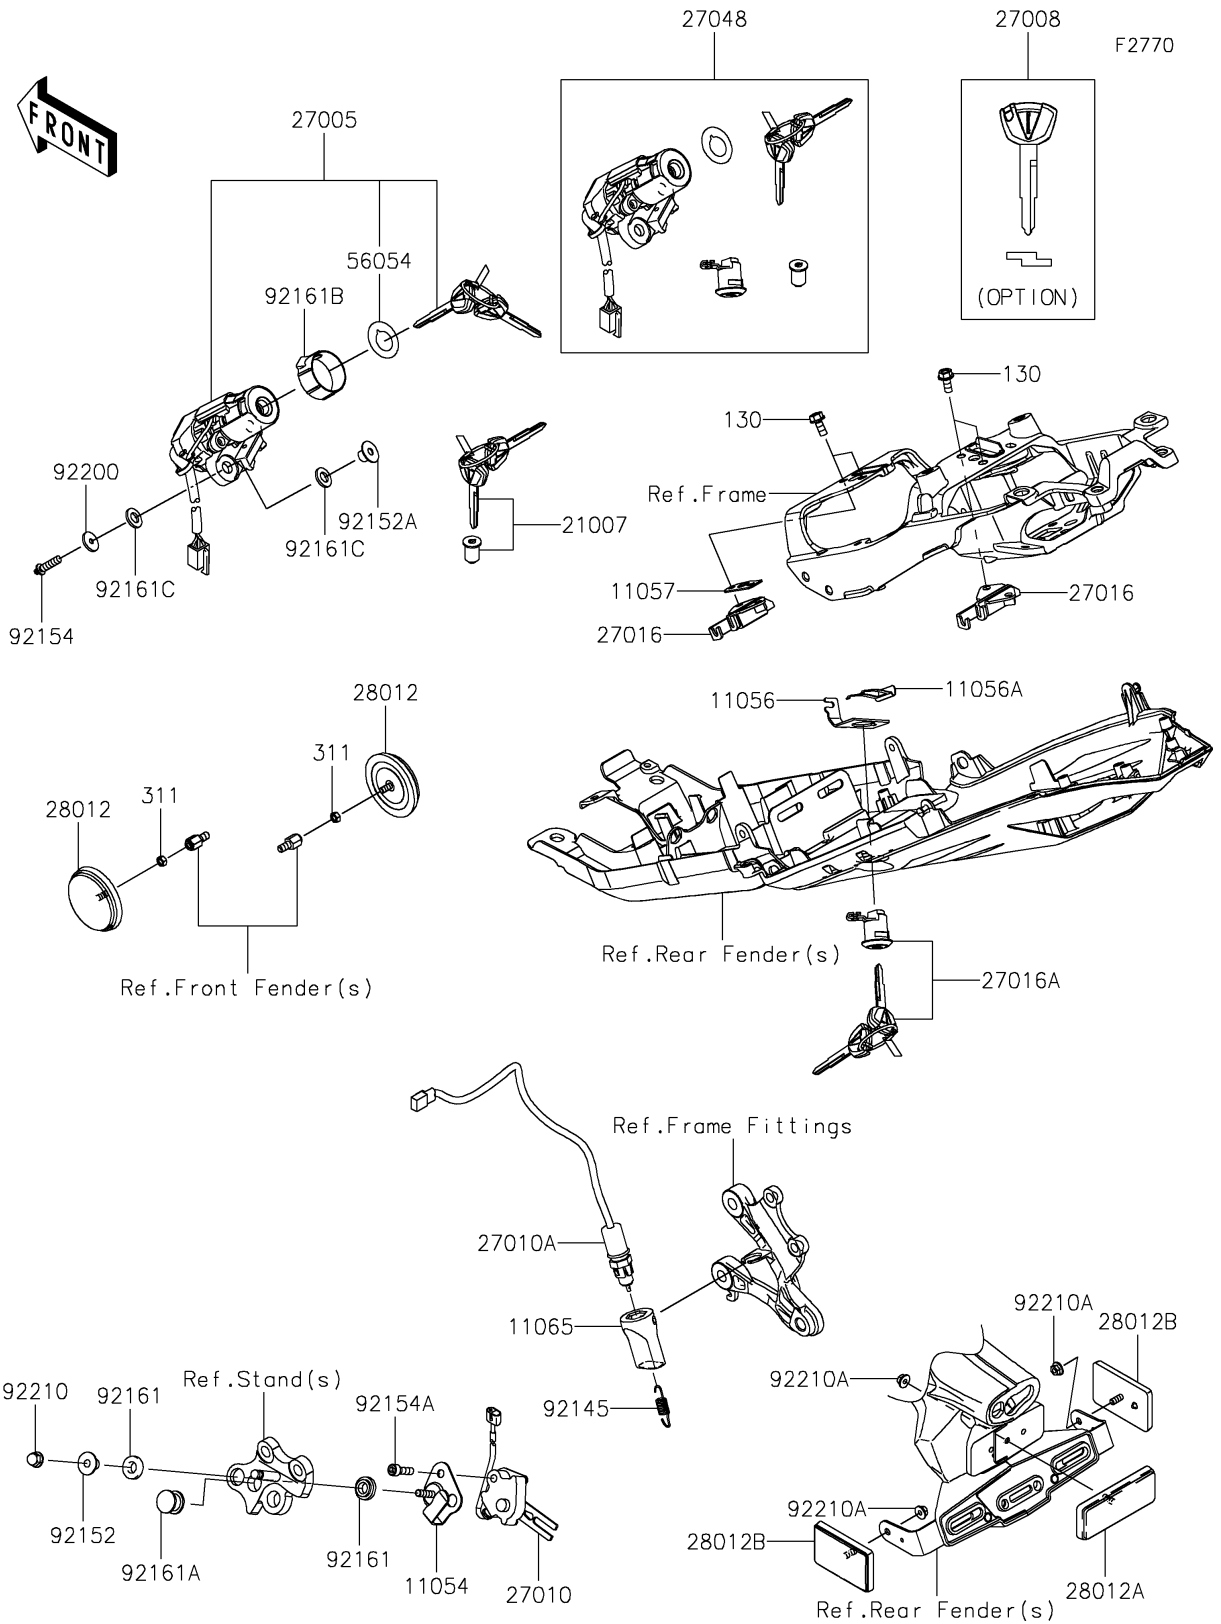

2022 Ninja ZX-6R ABS KRT Edition (CA) PARTS DIAGRAM

Ignition Switch/Locks/Reflectors

2022 Ninja ZX-6R ABS KRT Edition (CA) PARTS LIST

Ignition Switch/Locks/Reflectors

ITEM NAME	PART NUMBER	QUANTITY
-----------	-------------	----------