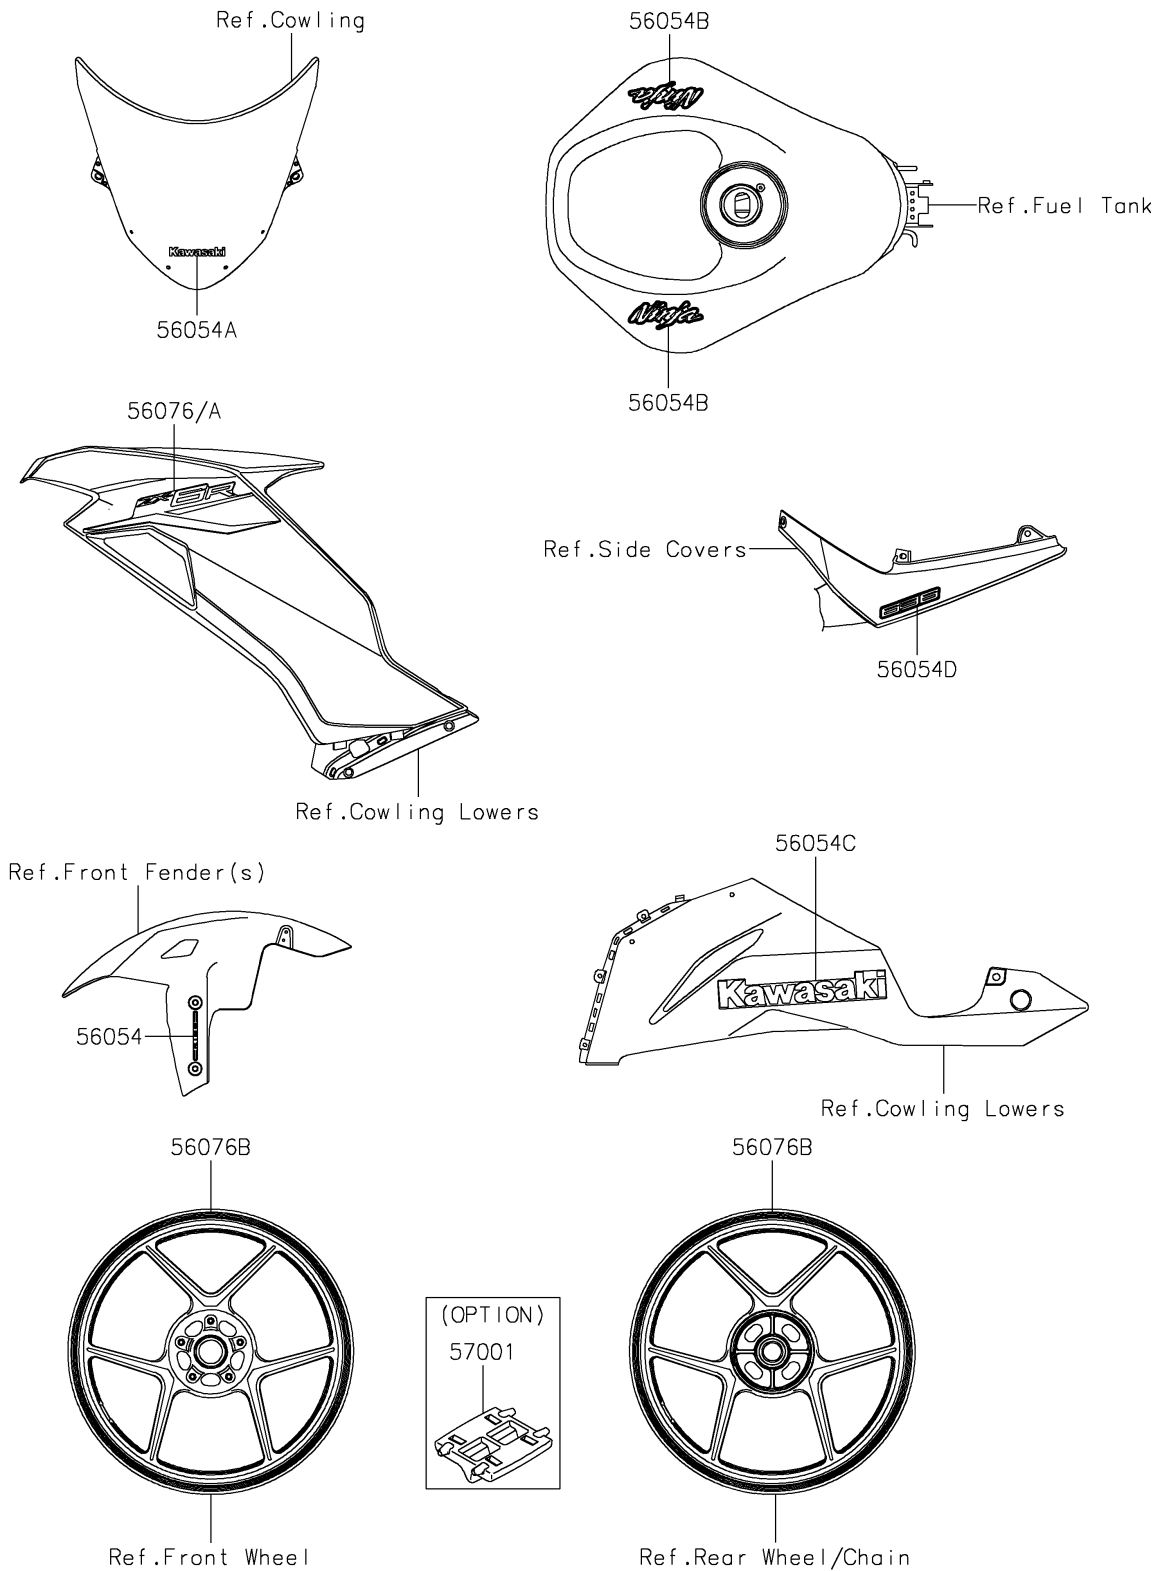

2022 Ninja ZX-6R ABS PARTS DIAGRAM

Decals(Blue)(GNFNN/GNFNL/GPFNN)

F2861

2022 Ninja ZX-6R ABS PARTS LIST

Decals(Blue)(GNFNN/GNFNL/GPFNN)

ITEM NAME	PART NUMBER	QUANTITY
MARK,FR FENDER,KIBS (Ref # 56054)	56054-0721	2
MARK,WINDSHIELD,KAWASAKI (Ref # 56054A)	56054-2509	1
MARK,FUEL TANK,NINJA (Ref # 56054B)	56054-2992	2
MARK,LWR COWL.,KAWASAKI (Ref # 56054C)	56054-2993	2
MARK,TAIL COVER,636 (Ref # 56054D)	56054-2994	2
PATTERN,SIDE COWL.,LH (Ref # 56076)	56076-2989	1
PATTERN,SIDE COWL.,RH (Ref # 56076A)	56076-2990	1
PATTERN,WHEEL,BLK/GRN,1350X4 (Ref # 56076B)	56076-3728	4
RIM STRIPE APPLICATOR (Ref # 57001)	57001-1752	AR