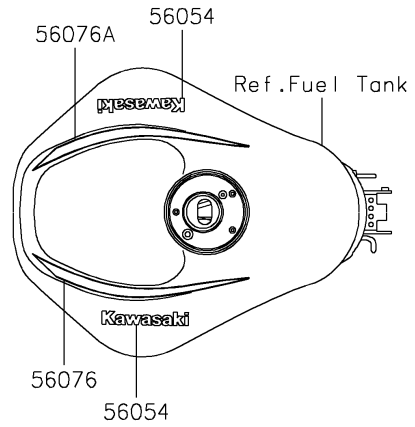

2022 Ninja ZX-6R ABS PARTS DIAGRAM

Decals(Gray)(GNFAN/GNFAL/GPFAN/GPFAL)

F2861B

56054A

Ref. Cowling

56076A 56054
56076 56054

56076D/E

Ref. Cowling Lower

Ref. Side Covers

56054B

Ref. Front Fender(s)

56054C

Ref. Cowling Lower

56076F/H 56076G/I

56069

Ref. Front Wheel

56069

Ref. Rear Wheel/Chain

2022 Ninja ZX-6R ABS PARTS LIST

Decals(Gray)(GNFAN/GNFAL/GPFAN/GPFAL)

ITEM NAME	PART NUMBER	QUANTITY
MARK,FUEL TANK,KAWASAKI (Ref # 56054)	56054-2424	2
MARK,WINDSHIELD,KAWASAKI (Ref # 56054A)	56054-2509	1
MARK,TAIL COVER,NINJA (Ref # 56054B)	56054-2988	2
MARK,FR FENDER,KIBS (Ref # 56054C)	56054-2989	2
PATTERN,RR WHEEL,RED (Ref # 56069)	56069-1663	4
PATTERN,FUEL TANK,LH (Ref # 56076)	56076-2953	1
PATTERN,FUEL TANK,RH (Ref # 56076A)	56076-2954	1
PATTERN,UPP COWL.,LH (Ref # 56076B)	56076-2955	1
PATTERN,UPP COWL.,RH (Ref # 56076C)	56076-2956	1
PATTERN,SIDE COWL.,LH (Ref # 56076D)	56076-2957	1
PATTERN,SIDE COWL.,RH (Ref # 56076E)	56076-2958	1
PATTERN,LWR COWL.,LH,FR (Ref # 56076F)	56076-2959	1
PATTERN,LWR COWL.,LH,RR (Ref # 56076G)	56076-2960	1
PATTERN,LWR COWL.,RH,FR (Ref # 56076H)	56076-2961	1
PATTERN,LWR COWL.,RH,RR (Ref # 56076I)	56076-2962	1
RIM STRIPE APPLICATOR (Ref # 57001)	57001-1752	AR