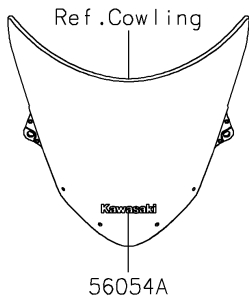

2022 Ninja ZX-6R ABS PARTS DIAGRAM

Decals(Gray)(GNFAN/GNFAL/GPFAN/GPFAL)

F2861B

56054A

Ref. Cowling

56076A 56054
56076 56054

56076D/E

Ref. Cowling Lower

Ref. Side Covers

56054B

Ref. Front Fender(s)

56054C

Ref. Cowling Lower

56076F/H 56076G/I

56069

Ref. Front Wheel

56069

Ref. Rear Wheel/Chain

2022 Ninja ZX-6R ABS PARTS LIST

Decals(Gray)(GNFAN/GNFAL/GPFAN/GPFAL)

ITEM NAME	PART NUMBER	QUANTITY
MARK,FUEL TANK,KAWASAKI (Ref # 56054)	56054-2424	2
MARK,WINDSHIELD,KAWASAKI (Ref # 56054A)	56054-2509	1
MARK,TAIL COVER,NINJA (Ref # 56054B)	56054-2988	2
MARK,FR FENDER,KIBS (Ref # 56054C)	56054-2989	2
PATTERN,RR WHEEL,RED (Ref # 56069)	56069-1663	4
PATTERN,FUEL TANK,LH (Ref # 56076)	56076-2953	1
PATTERN,FUEL TANK,RH (Ref # 56076A)	56076-2954	1
PATTERN,UPP COWL.,LH (Ref # 56076B)	56076-2955	1
PATTERN,UPP COWL.,RH (Ref # 56076C)	56076-2956	1
PATTERN,SIDE COWL.,LH (Ref # 56076D)	56076-2957	1
PATTERN,SIDE COWL.,RH (Ref # 56076E)	56076-2958	1
PATTERN,LWR COWL.,LH,FR (Ref # 56076F)	56076-2959	1
PATTERN,LWR COWL.,LH,RR (Ref # 56076G)	56076-2960	1
PATTERN,LWR COWL.,RH,FR (Ref # 56076H)	56076-2961	1
PATTERN,LWR COWL.,RH,RR (Ref # 56076I)	56076-2962	1
RIM STRIPE APPLICATOR (Ref # 57001)	57001-1752	AR