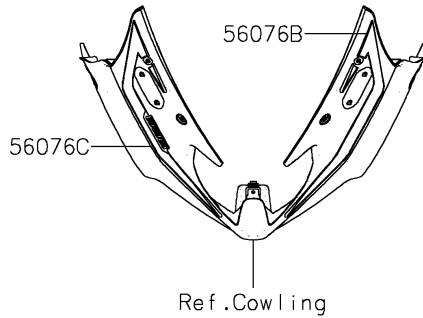

2022 Ninja ZX-6R ABS PARTS DIAGRAM

Decals(Gray)(GNFAN/GNFAL/GPFAN/GPFAL)

F2861B

56054A

Ref. Cowling

56076A 56054
56076 56054

56076D/E

Ref. Cowling Lower

Ref. Side Covers

56054B

Ref. Front Fender(s)

56054C

Ref. Cowling Lower

56076F/H 56076G/I

56069

Ref. Front Wheel

56069

Ref. Rear Wheel/Chain

2022 Ninja ZX-6R ABS PARTS LIST

Decals(Gray)(GNFAN/GNFAL/GPFAN/GPFAL)

ITEM NAME	PART NUMBER	QUANTITY
MARK,FUEL TANK,KAWASAKI (Ref # 56054)	56054-2424	2
MARK,WINDSHIELD,KAWASAKI (Ref # 56054A)	56054-2509	1
MARK,TAIL COVER,NINJA (Ref # 56054B)	56054-2988	2
MARK,FR FENDER,KIBS (Ref # 56054C)	56054-2989	2
PATTERN,RR WHEEL,RED (Ref # 56069)	56069-1663	4
PATTERN,FUEL TANK,LH (Ref # 56076)	56076-2953	1
PATTERN,FUEL TANK,RH (Ref # 56076A)	56076-2954	1
PATTERN,UPP COWL.,LH (Ref # 56076B)	56076-2955	1
PATTERN,UPP COWL.,RH (Ref # 56076C)	56076-2956	1
PATTERN,SIDE COWL.,LH (Ref # 56076D)	56076-2957	1
PATTERN,SIDE COWL.,RH (Ref # 56076E)	56076-2958	1
PATTERN,LWR COWL.,LH,FR (Ref # 56076F)	56076-2959	1
PATTERN,LWR COWL.,LH,RR (Ref # 56076G)	56076-2960	1
PATTERN,LWR COWL.,RH,FR (Ref # 56076H)	56076-2961	1
PATTERN,LWR COWL.,RH,RR (Ref # 56076I)	56076-2962	1
RIM STRIPE APPLICATOR (Ref # 57001)	57001-1752	AR