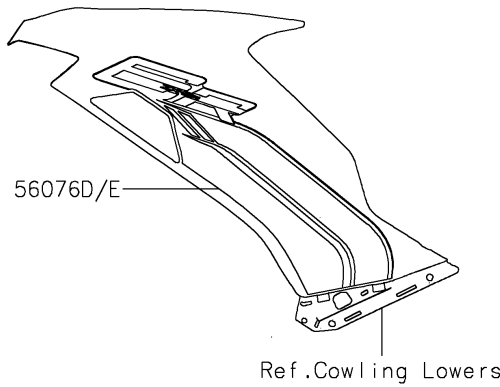

2022 Ninja ZX-6R ABS PARTS DIAGRAM

Decals(Gray)(GNFAN/GNFAL/GPFAN/GPFAL)

F2861B

56054A

Ref. Cowling

56076A 56054
56076 56054

56076D/E

Ref. Cowling Lower

Ref. Side Covers

56054B

Ref. Front Fender(s)

56054C

Ref. Cowling Lower

56076F/H 56076G/I

56069

Ref. Front Wheel

56069

Ref. Rear Wheel/Chain

2022 Ninja ZX-6R ABS PARTS LIST

Decals(Gray)(GNFAN/GNFAL/GPFAN/GPFAL)

ITEM NAME	PART NUMBER	QUANTITY
MARK,FUEL TANK,KAWASAKI (Ref # 56054)	56054-2424	2
MARK,WINDSHIELD,KAWASAKI (Ref # 56054A)	56054-2509	1
MARK,TAIL COVER,NINJA (Ref # 56054B)	56054-2988	2
MARK,FR FENDER,KIBS (Ref # 56054C)	56054-2989	2
PATTERN,RR WHEEL,RED (Ref # 56069)	56069-1663	4
PATTERN,FUEL TANK,LH (Ref # 56076)	56076-2953	1
PATTERN,FUEL TANK,RH (Ref # 56076A)	56076-2954	1
PATTERN,UPP COWL.,LH (Ref # 56076B)	56076-2955	1
PATTERN,UPP COWL.,RH (Ref # 56076C)	56076-2956	1
PATTERN,SIDE COWL.,LH (Ref # 56076D)	56076-2957	1
PATTERN,SIDE COWL.,RH (Ref # 56076E)	56076-2958	1
PATTERN,LWR COWL.,LH,FR (Ref # 56076F)	56076-2959	1
PATTERN,LWR COWL.,LH,RR (Ref # 56076G)	56076-2960	1
PATTERN,LWR COWL.,RH,FR (Ref # 56076H)	56076-2961	1
PATTERN,LWR COWL.,RH,RR (Ref # 56076I)	56076-2962	1
RIM STRIPE APPLICATOR (Ref # 57001)	57001-1752	AR