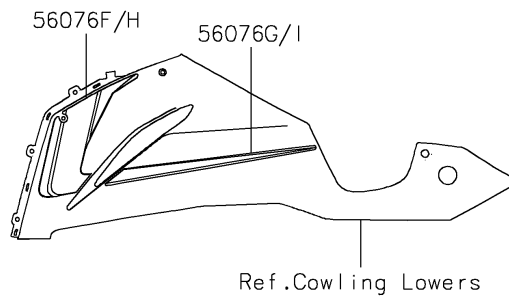

2022 Ninja ZX-6R ABS PARTS DIAGRAM

Decals(Gray)(GNFAN/GNFAL/GPFAN/GPFAL)

F2861B

56054A

Ref. Cowling

56076A 56054
56076 56054

56076D/E

Ref. Cowling Lower

Ref. Side Covers

56054B

Ref. Front Fender(s)

56054C

Ref. Cowling Lower

56076F/H 56076G/I

56069

Ref. Front Wheel

56069

Ref. Rear Wheel/Chain

2022 Ninja ZX-6R ABS PARTS LIST

Decals(Gray)(GNFAN/GNFAL/GPFAN/GPFAL)

ITEM NAME	PART NUMBER	QUANTITY
MARK,FUEL TANK,KAWASAKI (Ref # 56054)	56054-2424	2
MARK,WINDSHIELD,KAWASAKI (Ref # 56054A)	56054-2509	1
MARK,TAIL COVER,NINJA (Ref # 56054B)	56054-2988	2
MARK,FR FENDER,KIBS (Ref # 56054C)	56054-2989	2
PATTERN,RR WHEEL,RED (Ref # 56069)	56069-1663	4
PATTERN,FUEL TANK,LH (Ref # 56076)	56076-2953	1
PATTERN,FUEL TANK,RH (Ref # 56076A)	56076-2954	1
PATTERN,UPP COWL.,LH (Ref # 56076B)	56076-2955	1
PATTERN,UPP COWL.,RH (Ref # 56076C)	56076-2956	1
PATTERN,SIDE COWL.,LH (Ref # 56076D)	56076-2957	1
PATTERN,SIDE COWL.,RH (Ref # 56076E)	56076-2958	1
PATTERN,LWR COWL.,LH,FR (Ref # 56076F)	56076-2959	1
PATTERN,LWR COWL.,LH,RR (Ref # 56076G)	56076-2960	1
PATTERN,LWR COWL.,RH,FR (Ref # 56076H)	56076-2961	1
PATTERN,LWR COWL.,RH,RR (Ref # 56076I)	56076-2962	1
RIM STRIPE APPLICATOR (Ref # 57001)	57001-1752	AR