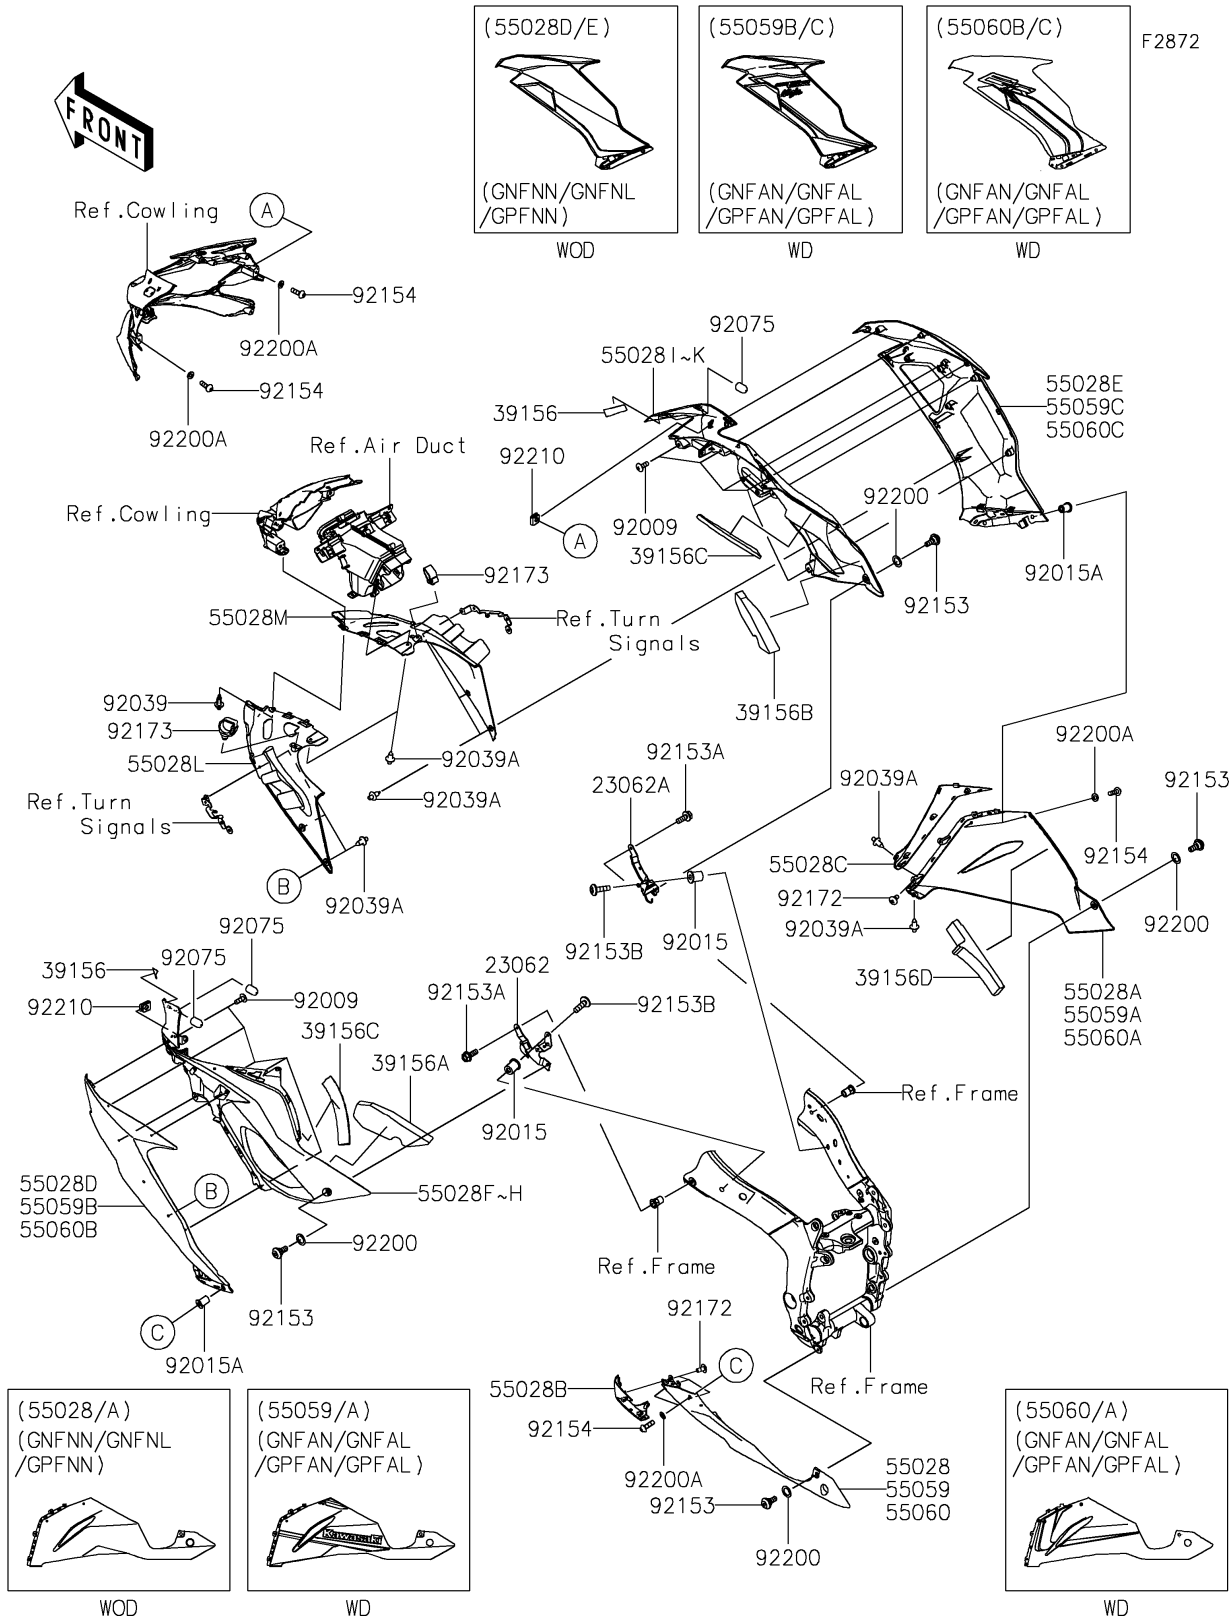

2022 Ninja ZX-6R ABS KRT Edition PARTS DIAGRAM

Cowling Lower

2022 Ninja ZX-6R ABS KRT Edition PARTS LIST

Cowling Lowers

ITEM NAME	PART NUMBER	QUANTITY
BRACKET-COMP,SIDE COWLING,LH (Ref # 23062)	23062-1159	1
BRACKET-COMP,SIDE COWLING,RH (Ref # 23062A)	23062-1160	1
PAD,10X30X0.2 (Ref # 39156)	39156-0980	2
PAD,SIDE COWLING,RR,LH (Ref # 39156A)	39156-2412	1
PAD,SIDE COWLING,RR,RH (Ref # 39156B)	39156-2413	1
PAD,220X30X10 (Ref # 39156C)	39156-2414	2
PAD,LWR COWLING,RH (Ref # 39156D)	39156-2425	1
COWLING,LWR,LH,M.M.T.BLUE (Ref # 55028)	55028-0450-68M	1
COWLING,LWR,RH,M.M.T.BLUE (Ref # 55028A)	55028-0451-68M	1
COWLING,LWR,FR,LH (Ref # 55028B)	55028-0452	1
COWLING,LWR,FR,RH (Ref # 55028C)	55028-0453	1
COWLING,SIDE,LH,FR,M.M.T.BLUE (Ref # 55028D)	55028-0669-68M	1
COWLING,SIDE,RH,FR,M.M.T.BLUE (Ref # 55028E)	55028-0670-68M	1
COWLING,SIDE,LH,RR,M.D.BLACK (Ref # 55028F)	55028-0671-17K	1
COWLING,SIDE,RH,RR,M.D.BLACK (Ref # 55028I)	55028-0672-17K	1
COWLING,FR,LH (Ref # 55028L)	55028-0677	1
COWLING,FR,RH (Ref # 55028M)	55028-0678	1
SCREW,TAPPING,5X14 (Ref # 92009)	92009-1197	11
NUT (Ref # 92015)	92015-1700	2
NUT,WELL,5MM (Ref # 92015A)	92015-1757	4
RIVET (Ref # 92039)	92039-0051	1
RIVET (Ref # 92039A)	92039-0068	10
DAMPER (Ref # 92075)	92075-1964	4
BOLT,SOCKET,6MM (Ref # 92153)	92153-0489	4
BOLT,FLANGED,6X16 (Ref # 92153A)	92153-0713	2
BOLT,SOCKET,6X22 (Ref # 92153B)	92153-1356	2
BOLT,SOCKET,5X16 (Ref # 92154)	92154-0209	6
SCREW,TAPPING,5X10 (Ref # 92172)	92172-0262	6
CLAMP,HOLDER CLIP (Ref # 92173)	92173-0868	2

2022 Ninja ZX-6R ABS KRT Edition PARTS LIST

Cowling Lowers

ITEM NAME	PART NUMBER	QUANTITY
WASHER,10.4X15.9X0.5 (Ref # 92200)	92200-0157	4
WASHER,5.2X10X1.0 (Ref # 92200A)	92200-1820	6
NUT (Ref # 92210)	92210-0571	2