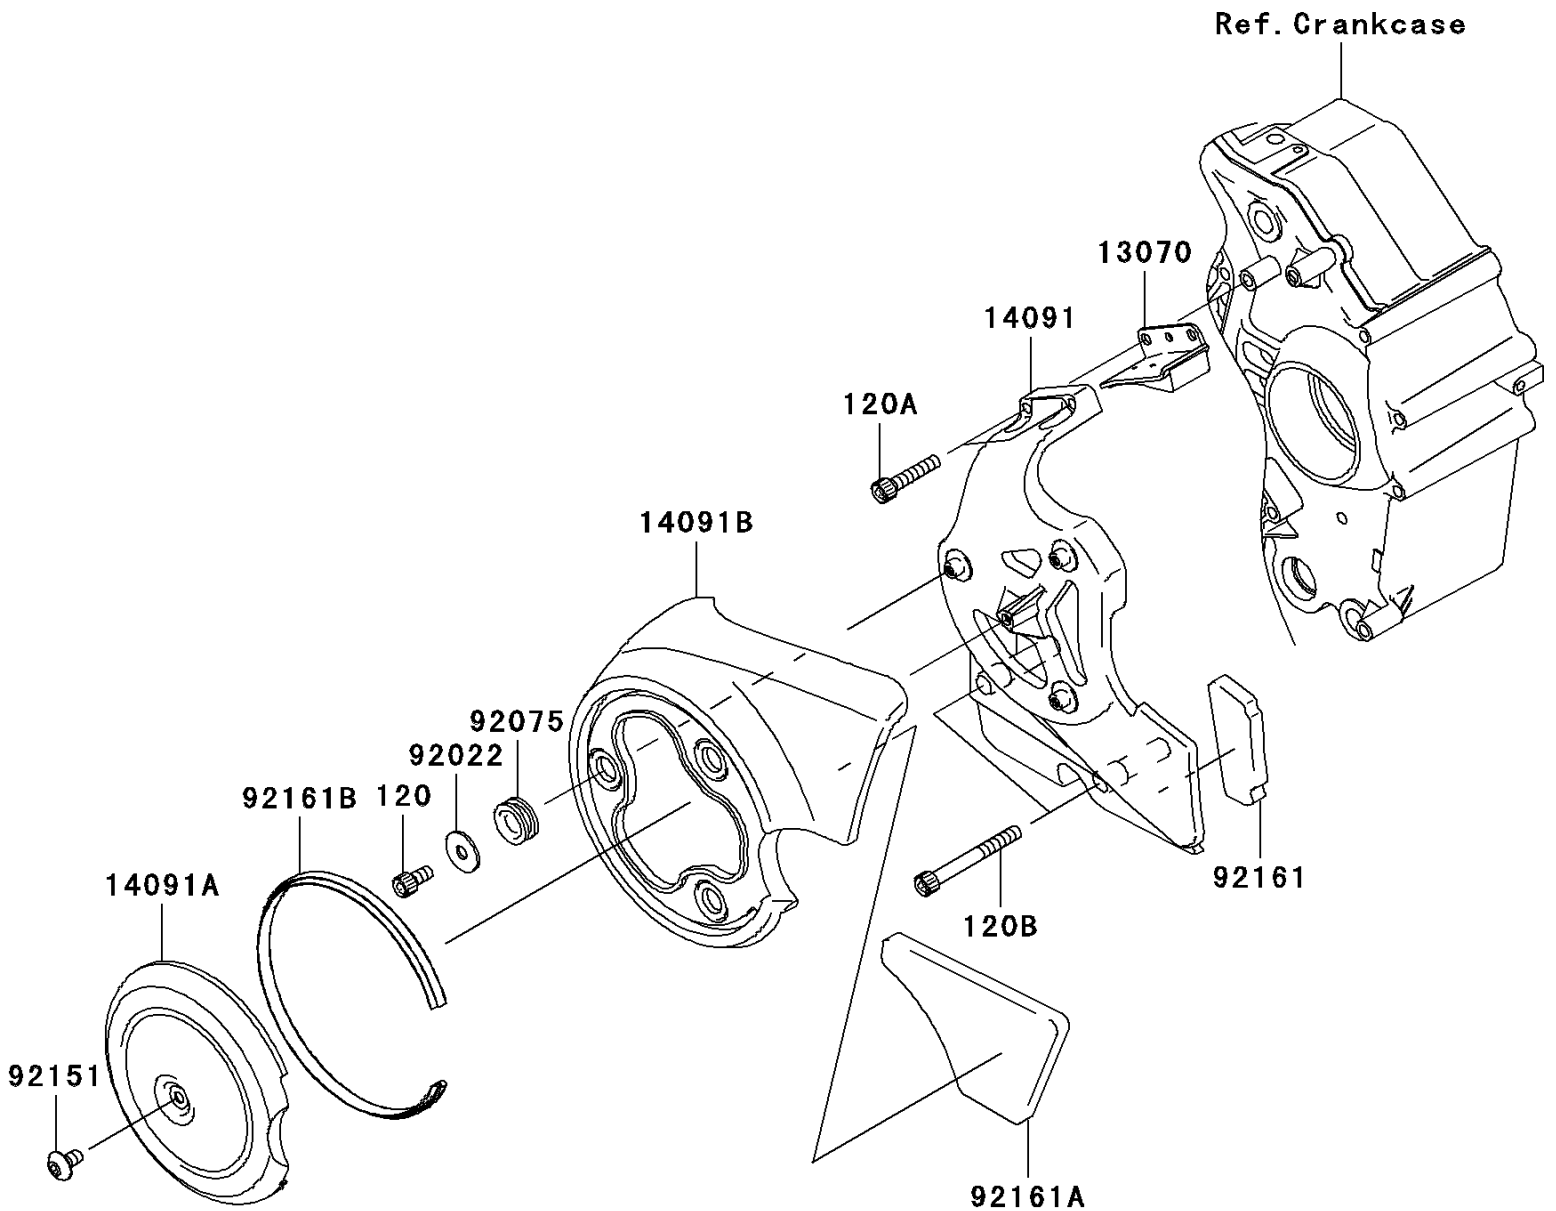

2005 Vulcan 2000 PARTS DIAGRAM

Chain Cover

E1433

2005 Vulcan 2000 PARTS LIST

Chain Cover

ITEM NAME	PART NUMBER	QUANTITY
BOLT-SOCKET,6X12 (Ref # 120)	120R0612	3
BOLT-SOCKET,6X30 (Ref # 120A)	120W0630	2
BOLT-SOCKET,6X55 (Ref # 120B)	120W0655	2
GUIDE,BELT (Ref # 13070)	13070-0039	1
COVER,PULLY,INSIDE (Ref # 14091)	14091-0040	1
COVER,PULLY,OUTSIDE (Ref # 14091A)	14091-0042	1
COVER,PULLY MIDDLE (Ref # 14091B)	14091-0247	1
WASHER,6.5X20X1.5 (Ref # 92022)	92022-3710	3
DAMPER (Ref # 92075)	92075-1634	3
BOLT,SOCKET,6X12 (Ref # 92151)	92151-1940	1
DAMPER (Ref # 92161)	92161-0098	1
DAMPER (Ref # 92161A)	92161-0099	1
DAMPER (Ref # 92161B)	92161-0136	1