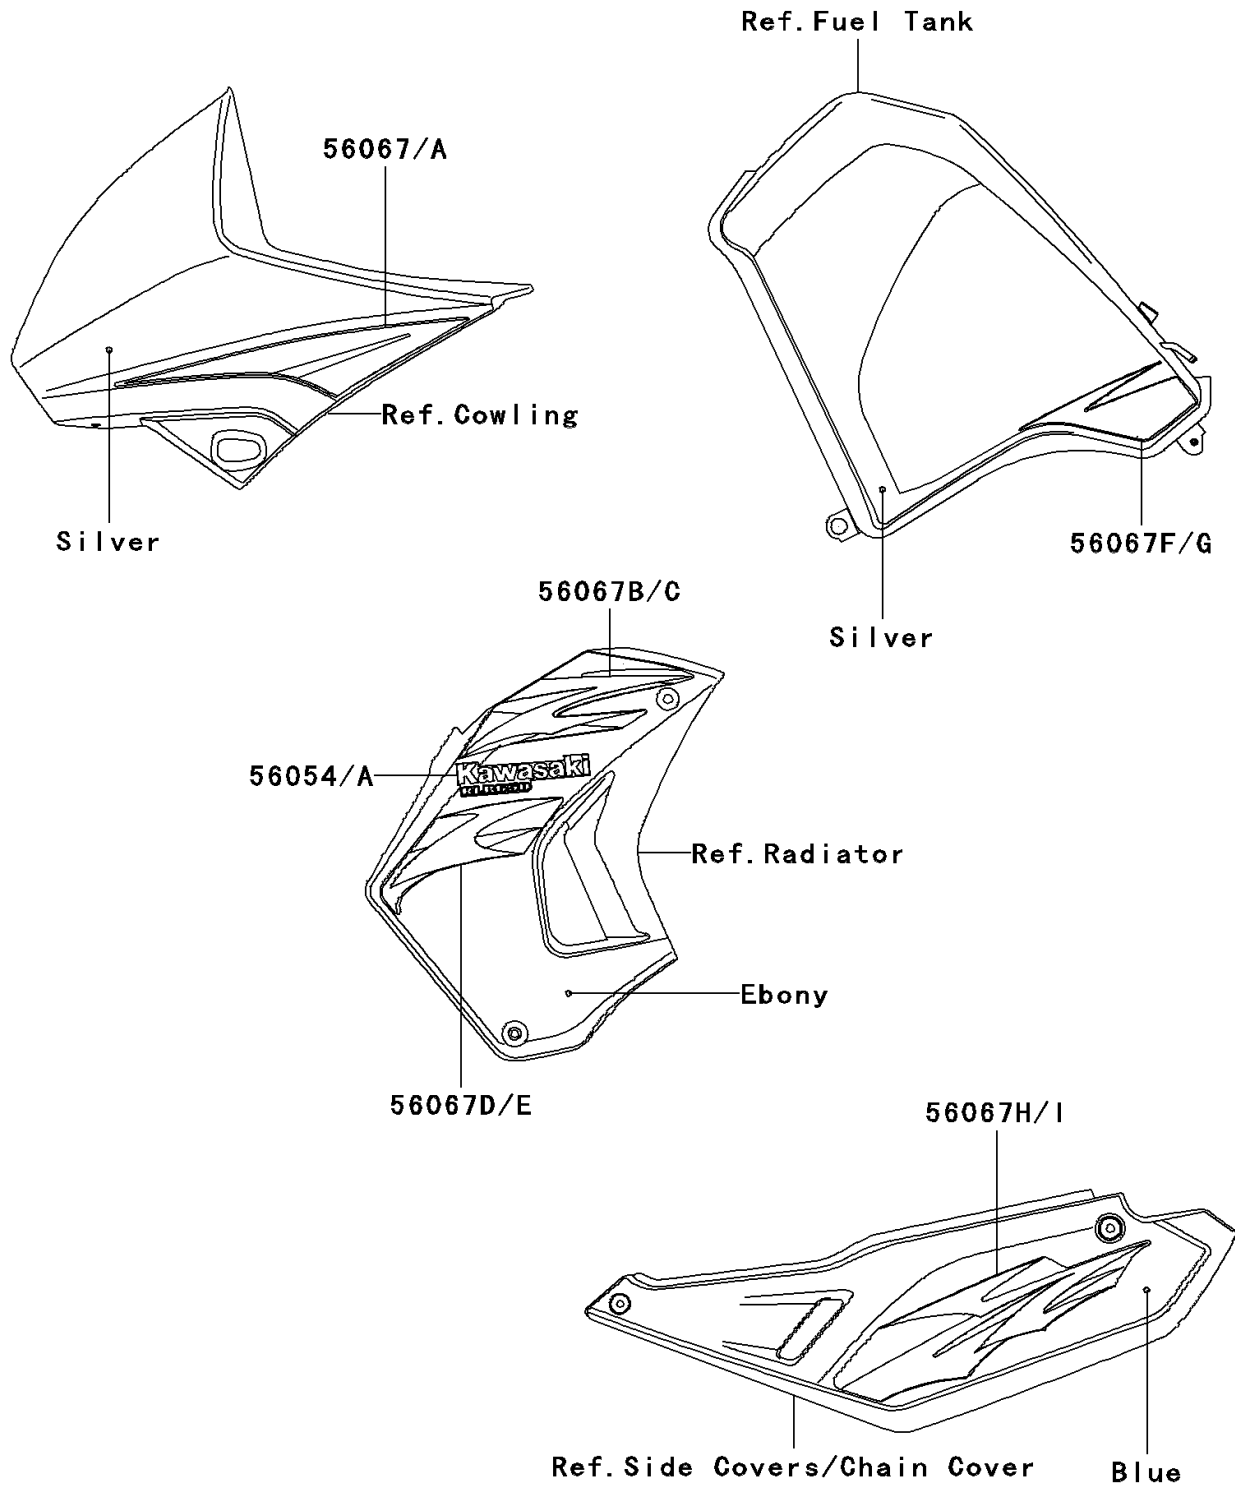

# 2008 KLR™ 650 PARTS DIAGRAM

Decals(Blue)(E8F)

F2861

## 2008 KLR™ 650 PARTS LIST

Decals(Blue)(E8F)

ITEM NAME	PART NUMBER	QUANTITY
MARK,SHROUD,LH,KAWASAKI (Ref # 56054)	56054-0014	1
MARK,SHROUD,RH,KAWASAKI (Ref # 56054A)	56054-0024	1
PATTERN,UPP COWLING,LH (Ref # 56067)	56067-1967	1
PATTERN,UPP COWLING,RH (Ref # 56067A)	56067-1968	1
PATTERN,SHROUD,UPP,LH (Ref # 56067B)	56067-1969	1
PATTERN,SHROUD,UPP,RH (Ref # 56067C)	56067-1970	1
PATTERN,SHROUD,LWR,LH (Ref # 56067D)	56067-1971	1
PATTERN,SHROUD,LWR,RH (Ref # 56067E)	56067-1972	1
PATTERN,FUEL TANK,LH (Ref # 56067F)	56067-1973	1
PATTERN,FUEL TANK,RH (Ref # 56067G)	56067-1974	1
PATTERN,SIDE COVER,LH (Ref # 56067H)	56067-1975	1
PATTERN,SIDE COVER,RH (Ref # 56067I)	56067-1976	1