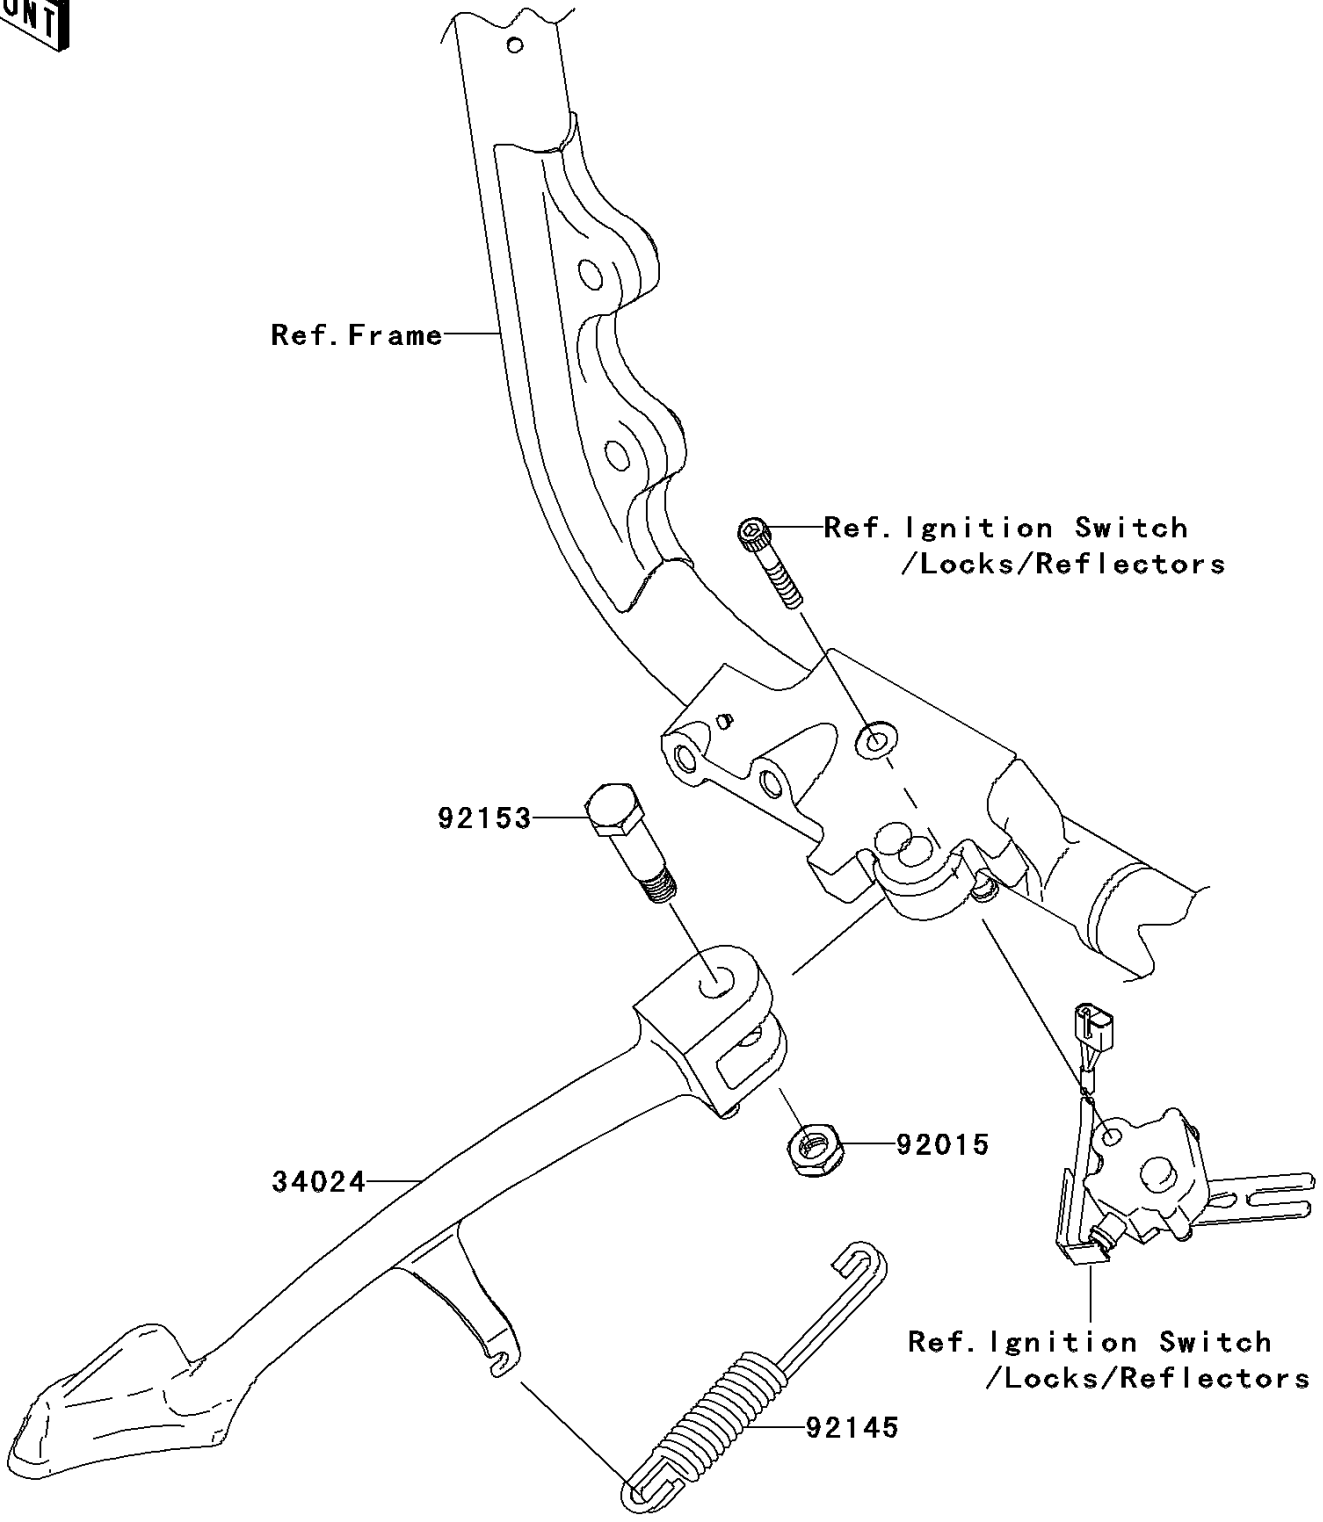

2004 Vulcan 2000 PARTS DIAGRAM

Stand(s)

F2190

2004 Vulcan 2000 PARTS LIST

Stand(s)

ITEM NAME	PART NUMBER	QUANTITY
STAND-SIDE (Ref # 34024)	34024-0013	1
NUT,LOCK,10MM,BLACK (Ref # 92015)	92015-1188	1
SPRING,SIDE STAND (Ref # 92145)	92145-0190	1
BOLT,SIDE STAND (Ref # 92153)	92153-0556	1