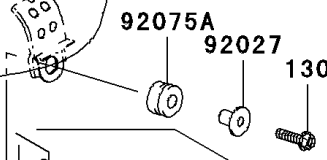

2004 Vulcan 2000 PARTS DIAGRAM

Fuel Tank(A1)

(51001/C)	Purple
(51001A/D)	Red
(51001B/E)	Blue/Ebony

WOD

51001/A~E

Ref. Ignition Switch / Locks / Reflectors

Ref. Frame

2004 Vulcan 2000 PARTS LIST

Fuel Tank(A1)

ITEM NAME	PART NUMBER	QUANTITY
GASKET,FUEL GAUGE (Ref # 11060)	11060-1952	1
COVER,METER,LWR (Ref # 14091)	14091-0187	1
COVER,METER,UPP (Ref # 14091A)	14091-0278	1
COVER,METER,UPP (Ref # 14091B)	14091-0284	1
BRACKET-METER (Ref # 25008)	25008-0001	1
CAP-TANK,FUEL (Ref # 51049)	51049-0003	1
GAUGE,FUEL (Ref # 52005)	52005-0002	1
NUT,PUSH,3MM (Ref # 92018)	92018-005	3
NUT,PUSH,3MM (Ref # 92018A)	92018-005	4
WASHER,5.1X10X1.0 (Ref # 92022)	92022-1977	2
COLLAR,L=19.3 (Ref # 92027)	92027-1780	1
RING-O,ID=9 (Ref # 92055)	92055-1552	2
DAMPER,FUEL TANK (Ref # 92075)	92075-125	2
DAMPER (Ref # 92075A)	92075-1736	1
BOLT,5X12 (Ref # 92151)	92151-1599	4
BOLT,SOCKET,6X12 (Ref # 92151A)	92151-1940	1
DAMPER (Ref # 92160)	92160-1613	2
DAMPER,METER COVER (Ref # 92161)	92161-0040	4
DAMPER,FUEL TANK,CNT (Ref # 92161A)	92161-0042	1
DAMPER,METER (Ref # 92161B)	92161-0159	1
DAMPER,METER (Ref # 92161C)	92161-0173	1
BOLT-FLANGED,8X30 (Ref # 130)	130H0830	1
BOLT-FLANGED,6X16 (Ref # 130A)	130L0616	2
SCREW-PAN-CROS,5X10 (Ref # 220)	220D0510	2
TANK-COMP-FUEL,M.D.PURPLE (Ref # 51001)	51001-0040-664	1
TANK-COMP-FUEL,M.M.RED (Ref # 51001A)	51001-0040-665	1
TANK-COMP-FUEL,BLUE/EBONY (Ref # 51001B)	51001-0040-705	1
TANK-COMP-FUEL,M.D.PURPLE (Ref # 51001C)	51001-0041-664	1
TANK-COMP-FUEL,M.M.RED (Ref # 51001D)	51001-0041-665	1