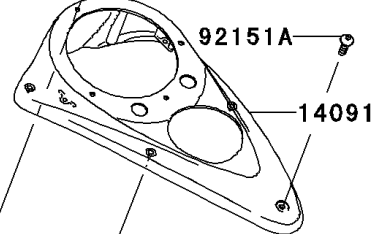

2004 Vulcan 2000 PARTS DIAGRAM

Fuel Tank(A1)

(51001/C)	Purple
(51001A/D)	Red
(51001B/E)	Blue/Ebony

WOD

51001/A~E

Ref. Ignition Switch / Locks / Reflectors

Ref. Frame

2004 Vulcan 2000 PARTS LIST

Fuel Tank(A1)

ITEM NAME	PART NUMBER	QUANTITY
GASKET,FUEL GAUGE (Ref # 11060)	11060-1952	1
COVER,METER,LWR (Ref # 14091)	14091-0187	1
COVER,METER,UPP (Ref # 14091A)	14091-0278	1
COVER,METER,UPP (Ref # 14091B)	14091-0284	1
BRACKET-METER (Ref # 25008)	25008-0001	1
CAP-TANK,FUEL (Ref # 51049)	51049-0003	1
GAUGE,FUEL (Ref # 52005)	52005-0002	1
NUT,PUSH,3MM (Ref # 92018)	92018-005	3
NUT,PUSH,3MM (Ref # 92018A)	92018-005	4
WASHER,5.1X10X1.0 (Ref # 92022)	92022-1977	2
COLLAR,L=19.3 (Ref # 92027)	92027-1780	1
RING-O,ID=9 (Ref # 92055)	92055-1552	2
DAMPER,FUEL TANK (Ref # 92075)	92075-125	2
DAMPER (Ref # 92075A)	92075-1736	1
BOLT,5X12 (Ref # 92151)	92151-1599	4
BOLT,SOCKET,6X12 (Ref # 92151A)	92151-1940	1
DAMPER (Ref # 92160)	92160-1613	2
DAMPER,METER COVER (Ref # 92161)	92161-0040	4
DAMPER,FUEL TANK,CNT (Ref # 92161A)	92161-0042	1
DAMPER,METER (Ref # 92161B)	92161-0159	1
DAMPER,METER (Ref # 92161C)	92161-0173	1
BOLT-FLANGED,8X30 (Ref # 130)	130H0830	1
BOLT-FLANGED,6X16 (Ref # 130A)	130L0616	2
SCREW-PAN-CROS,5X10 (Ref # 220)	220D0510	2
TANK-COMP-FUEL,M.D.PURPLE (Ref # 51001)	51001-0040-664	1
TANK-COMP-FUEL,M.M.RED (Ref # 51001A)	51001-0040-665	1
TANK-COMP-FUEL,BLUE/EBONY (Ref # 51001B)	51001-0040-705	1
TANK-COMP-FUEL,M.D.PURPLE (Ref # 51001C)	51001-0041-664	1
TANK-COMP-FUEL,M.M.RED (Ref # 51001D)	51001-0041-665	1

2004 Vulcan 2000 PARTS LIST

Fuel Tank(A1)

ITEM NAME	PART NUMBER	QUANTITY
TANK-COMP-FUEL,BLUE/EBONY (Ref # 51001E)	51001-0041-705	1
CLAMP,TUBE (Ref # 92037)	92037-147	3
SEAL,FUEL TANK CAP (Ref # 92093)	92093-1030	1
TUBE,BLUE (Ref # 92192)	92192-0037	2