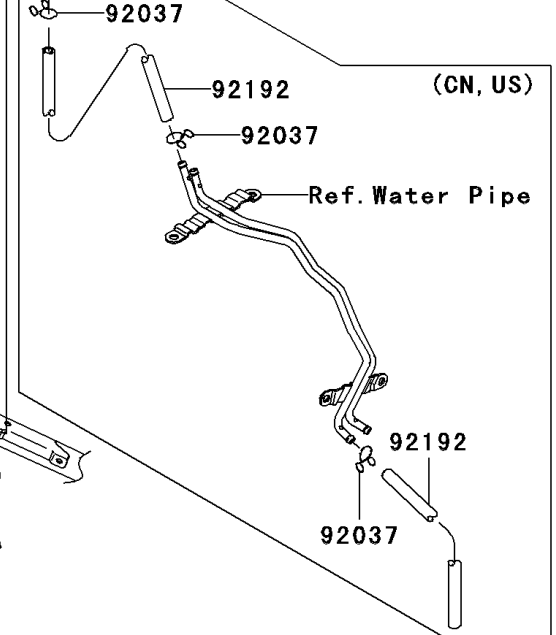

2004 Vulcan 2000 PARTS DIAGRAM

Fuel Tank(A1)

(51001/C)	Purple
(51001A/D)	Red
(51001B/E)	Blue/Ebony

WOD

51001/A~E

Ref. Ignition Switch / Locks / Reflectors

Ref. Frame

2004 Vulcan 2000 PARTS LIST

Fuel Tank(A1)

ITEM NAME	PART NUMBER	QUANTITY
GASKET,FUEL GAUGE (Ref # 11060)	11060-1952	1
COVER,METER,LWR (Ref # 14091)	14091-0187	1
COVER,METER,UPP (Ref # 14091A)	14091-0278	1
COVER,METER,UPP (Ref # 14091B)	14091-0284	1
BRACKET-METER (Ref # 25008)	25008-0001	1
CAP-TANK,FUEL (Ref # 51049)	51049-0003	1
GAUGE,FUEL (Ref # 52005)	52005-0002	1
NUT,PUSH,3MM (Ref # 92018)	92018-005	3
NUT,PUSH,3MM (Ref # 92018A)	92018-005	4
WASHER,5.1X10X1.0 (Ref # 92022)	92022-1977	2
COLLAR,L=19.3 (Ref # 92027)	92027-1780	1
RING-O,ID=9 (Ref # 92055)	92055-1552	2
DAMPER,FUEL TANK (Ref # 92075)	92075-125	2
DAMPER (Ref # 92075A)	92075-1736	1
BOLT,5X12 (Ref # 92151)	92151-1599	4
BOLT,SOCKET,6X12 (Ref # 92151A)	92151-1940	1
DAMPER (Ref # 92160)	92160-1613	2
DAMPER,METER COVER (Ref # 92161)	92161-0040	4
DAMPER,FUEL TANK,CNT (Ref # 92161A)	92161-0042	1
DAMPER,METER (Ref # 92161B)	92161-0159	1
DAMPER,METER (Ref # 92161C)	92161-0173	1
BOLT-FLANGED,8X30 (Ref # 130)	130H0830	1
BOLT-FLANGED,6X16 (Ref # 130A)	130L0616	2
SCREW-PAN-CROS,5X10 (Ref # 220)	220D0510	2
TANK-COMP-FUEL,M.D.PURPLE (Ref # 51001)	51001-0040-664	1
TANK-COMP-FUEL,M.M.RED (Ref # 51001A)	51001-0040-665	1
TANK-COMP-FUEL,BLUE/EBONY (Ref # 51001B)	51001-0040-705	1
TANK-COMP-FUEL,M.D.PURPLE (Ref # 51001C)	51001-0041-664	1
TANK-COMP-FUEL,M.M.RED (Ref # 51001D)	51001-0041-665	1

2004 Vulcan 2000 PARTS LIST

Fuel Tank(A1)

ITEM NAME	PART NUMBER	QUANTITY
TANK-COMP-FUEL,BLUE/EBONY (Ref # 51001E)	51001-0041-705	1
CLAMP,TUBE (Ref # 92037)	92037-147	3
SEAL,FUEL TANK CAP (Ref # 92093)	92093-1030	1
TUBE,BLUE (Ref # 92192)	92192-0037	2