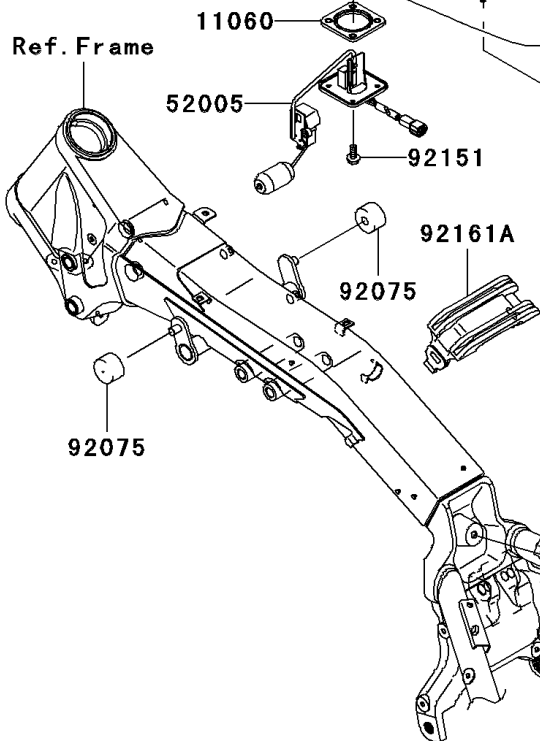

2004 Vulcan 2000 PARTS DIAGRAM

Fuel Tank(A1)

(51001/C)	Purple
(51001A/D)	Red
(51001B/E)	Blue/Ebony

WOD

51001/A~E

Ref. Ignition Switch / Locks / Reflectors

Ref. Frame

2004 Vulcan 2000 PARTS LIST

Fuel Tank(A1)

ITEM NAME	PART NUMBER	QUANTITY
GASKET,FUEL GAUGE (Ref # 11060)	11060-1952	1
COVER,METER,LWR (Ref # 14091)	14091-0187	1
COVER,METER,UPP (Ref # 14091A)	14091-0278	1
COVER,METER,UPP (Ref # 14091B)	14091-0284	1
BRACKET-METER (Ref # 25008)	25008-0001	1
CAP-TANK,FUEL (Ref # 51049)	51049-0003	1
GAUGE,FUEL (Ref # 52005)	52005-0002	1
NUT,PUSH,3MM (Ref # 92018)	92018-005	3
NUT,PUSH,3MM (Ref # 92018A)	92018-005	4
WASHER,5.1X10X1.0 (Ref # 92022)	92022-1977	2
COLLAR,L=19.3 (Ref # 92027)	92027-1780	1
RING-O,ID=9 (Ref # 92055)	92055-1552	2
DAMPER,FUEL TANK (Ref # 92075)	92075-125	2
DAMPER (Ref # 92075A)	92075-1736	1
BOLT,5X12 (Ref # 92151)	92151-1599	4
BOLT,SOCKET,6X12 (Ref # 92151A)	92151-1940	1
DAMPER (Ref # 92160)	92160-1613	2
DAMPER,METER COVER (Ref # 92161)	92161-0040	4
DAMPER,FUEL TANK,CNT (Ref # 92161A)	92161-0042	1
DAMPER,METER (Ref # 92161B)	92161-0159	1
DAMPER,METER (Ref # 92161C)	92161-0173	1
BOLT-FLANGED,8X30 (Ref # 130)	130H0830	1
BOLT-FLANGED,6X16 (Ref # 130A)	130L0616	2
SCREW-PAN-CROS,5X10 (Ref # 220)	220D0510	2
TANK-COMP-FUEL,M.D.PURPLE (Ref # 51001)	51001-0040-664	1
TANK-COMP-FUEL,M.M.RED (Ref # 51001A)	51001-0040-665	1
TANK-COMP-FUEL,BLUE/EBONY (Ref # 51001B)	51001-0040-705	1
TANK-COMP-FUEL,M.D.PURPLE (Ref # 51001C)	51001-0041-664	1
TANK-COMP-FUEL,M.M.RED (Ref # 51001D)	51001-0041-665	1

2004 Vulcan 2000 PARTS LIST

Fuel Tank(A1)

ITEM NAME	PART NUMBER	QUANTITY
TANK-COMP-FUEL,BLUE/EBONY (Ref # 51001E)	51001-0041-705	1
CLAMP,TUBE (Ref # 92037)	92037-147	3
SEAL,FUEL TANK CAP (Ref # 92093)	92093-1030	1
TUBE,BLUE (Ref # 92192)	92192-0037	2