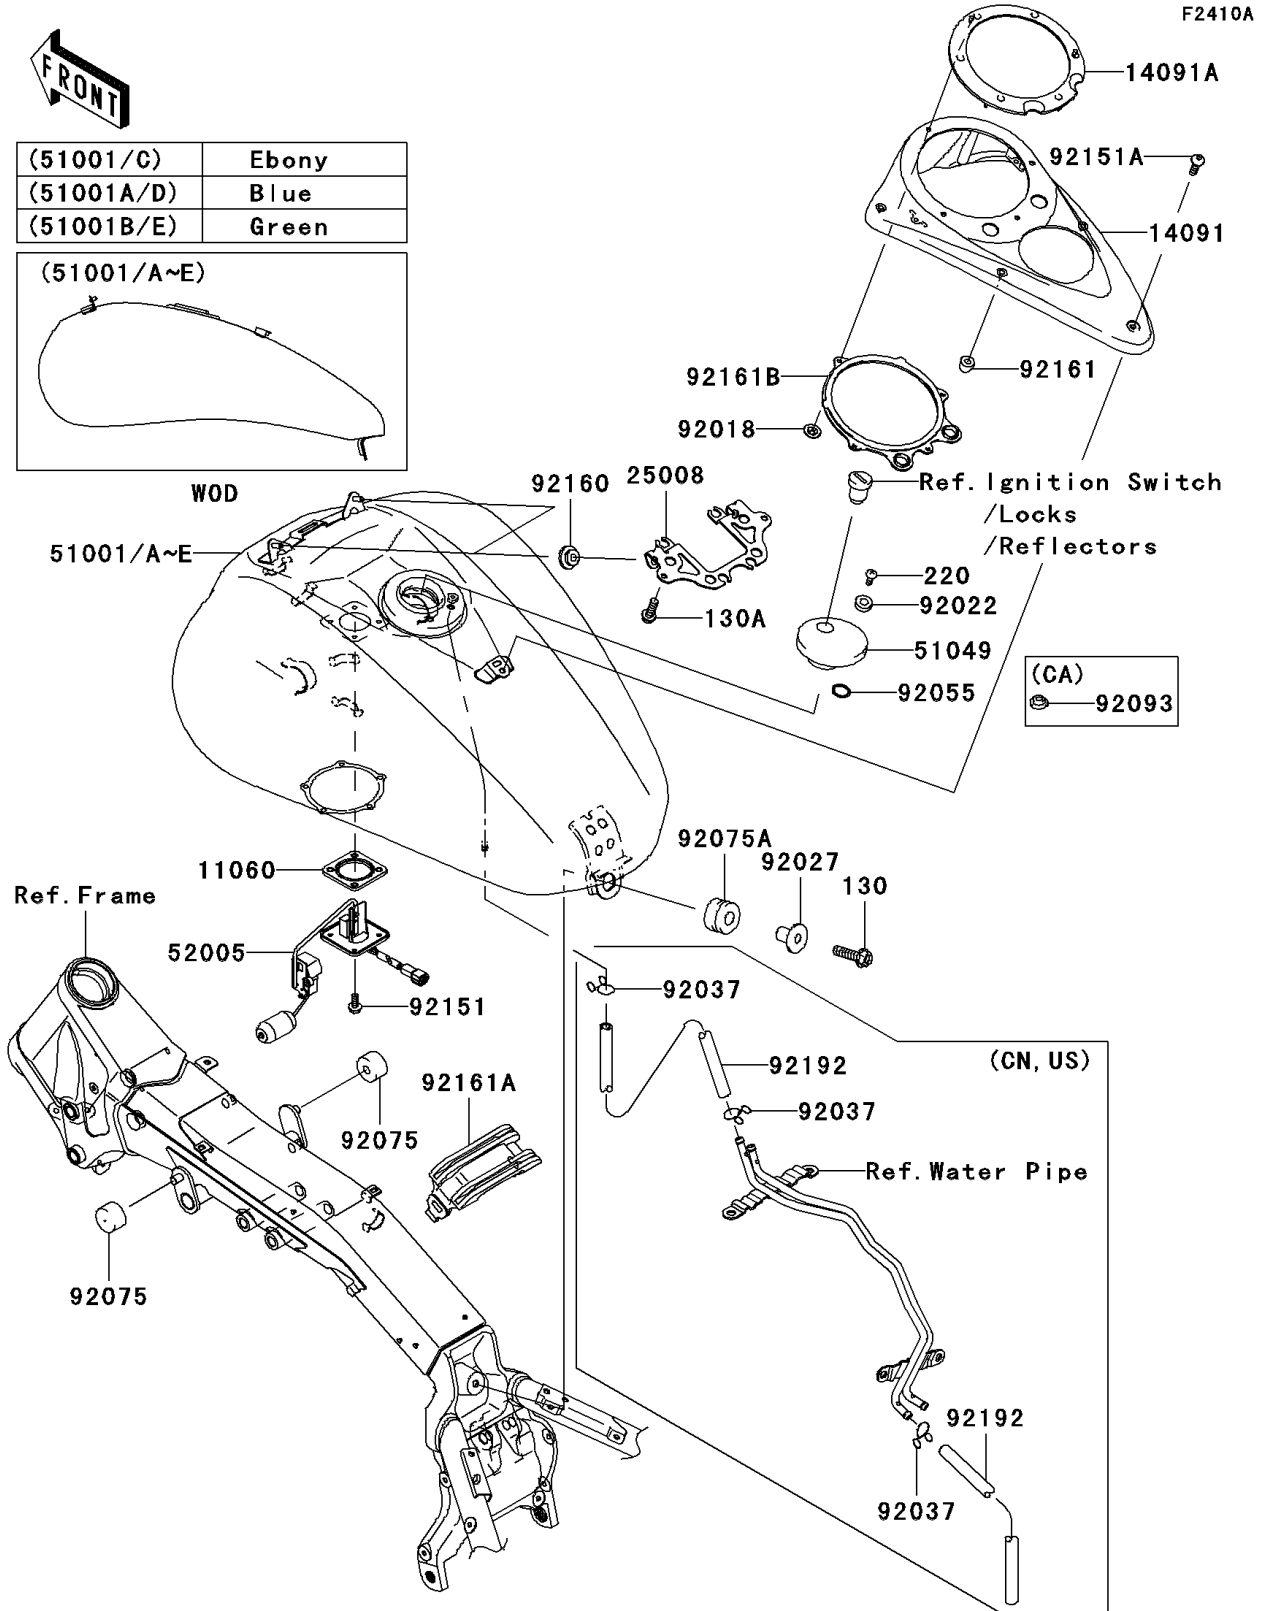

2005 Vulcan 2000 PARTS DIAGRAM

Fuel Tank(A2)

(51001/C)	Ebony
(51001A/D)	Blue
(51001B/E)	Green

2005 Vulcan 2000 PARTS LIST

Fuel Tank(A2)

ITEM NAME	PART NUMBER	QUANTITY
BOLT-FLANGED,8X30 (Ref # 130)	130H0830	1
BOLT-FLANGED,6X16 (Ref # 130A)	130L0616	2
SCREW-PAN-CROS,5X10 (Ref # 220)	220D0510	2
GASKET,FUEL GAUGE (Ref # 11060)	11060-1952	1
COVER,METER,LWR (Ref # 14091)	14091-0187	1
COVER,METER,UPP (Ref # 14091A)	14091-0284	1
BRACKET-METER (Ref # 25008)	25008-0001	1
CAP-TANK,FUEL (Ref # 51049)	51049-0003	1
GAUGE,FUEL (Ref # 52005)	52005-0002	1
NUT,PUSH,3MM (Ref # 92018)	92018-005	4
WASHER,5.1X10X1.0 (Ref # 92022)	92022-1977	2
COLLAR,L=19.3 (Ref # 92027)	92027-1780	1
RING-O,ID=9 (Ref # 92055)	92055-1552	2
DAMPER,FUEL TANK (Ref # 92075)	92075-125	2
DAMPER (Ref # 92075A)	92075-1736	1
BOLT,5X12 (Ref # 92151)	92151-1599	4
BOLT,SOCKET,6X12 (Ref # 92151A)	92151-1940	1
DAMPER (Ref # 92160)	92160-1613	2
DAMPER,METER COVER (Ref # 92161)	92161-0040	4
DAMPER,FUEL TANK,CNT (Ref # 92161A)	92161-0042	1
DAMPER,METER (Ref # 92161B)	92161-0173	1
TANK-COMP-FUEL,EBONY (Ref # 51001)	51001-0064-H8	1
TANK-COMP-FUEL,M.O.BLUE (Ref # 51001A)	51001-0064-726	1
TANK-COMP-FUEL,M.D.GREEN (Ref # 51001B)	51001-0064-727	1
TANK-COMP-FUEL,EBONY (Ref # 51001C)	51001-0065-H8	1
TANK-COMP-FUEL,M.O.BLUE (Ref # 51001D)	51001-0065-726	1
TANK-COMP-FUEL,M.D.GREEN (Ref # 51001E)	51001-0065-727	1
CLAMP,TUBE (Ref # 92037)	92037-147	3
SEAL,FUEL TANK CAP (Ref # 92093)	92093-1030	1

2005 Vulcan 2000 PARTS LIST

Fuel Tank(A2)

ITEM NAME	PART NUMBER	QUANTITY
TUBE,BLUE (Ref # 92192)	92192-0037	2