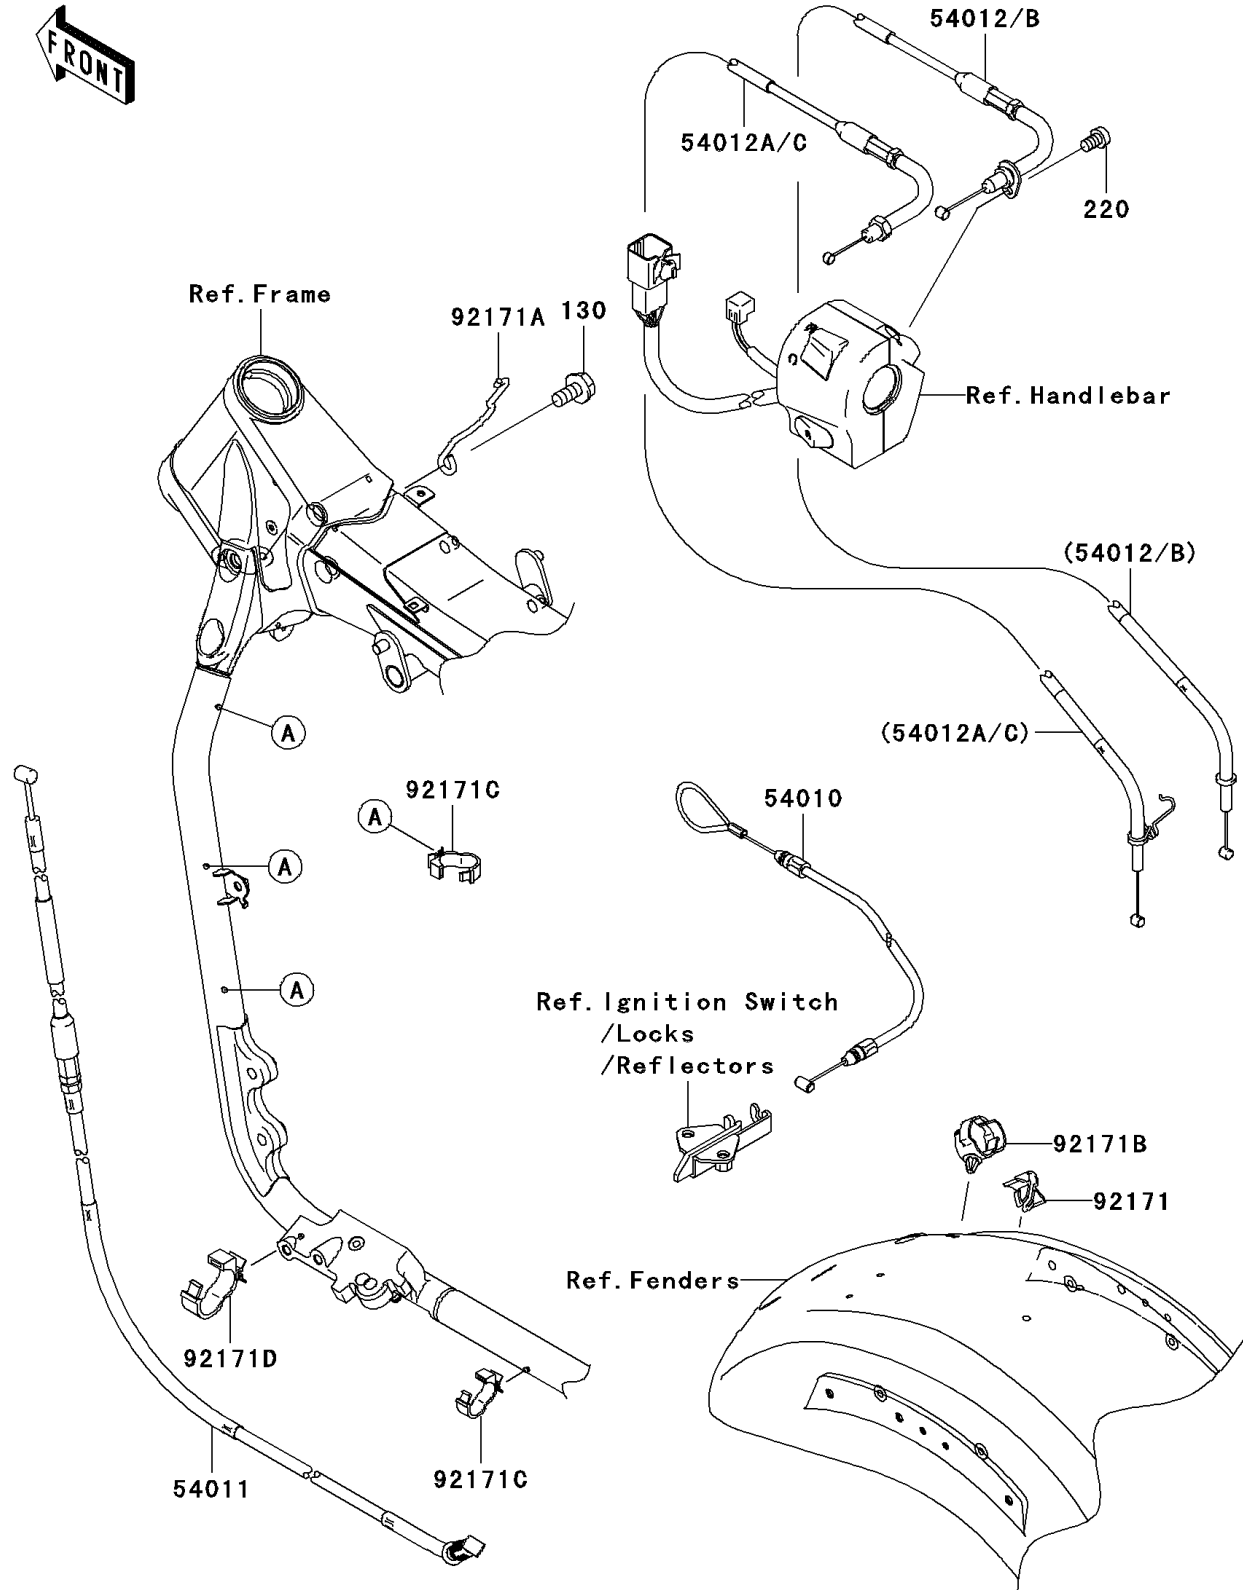

# 2004 Vulcan 2000 PARTS DIAGRAM

Cables

F2540

## 2004 Vulcan 2000 PARTS LIST

### Cables

ITEM NAME	PART NUMBER	QUANTITY
BOLT-FLANGED,6X12 (Ref # 130)	130J0612	1
SCREW-PAN-CROSS,5X8 (Ref # 220)	220F0508	1
CABLE,SEAT LOCK (Ref # 54010)	54010-0018	1
CABLE-CLUTCH (Ref # 54011)	54011-0004	1
CABLE-THROTTLE,OPENING (Ref # 54012)	54012-0048	1
CABLE-THROTTLE,CLOSING (Ref # 54012A)	54012-0049	1
CLAMP,SEAT LOCK CABLE (Ref # 92171)	92171-0328	1
CLAMP,CABLE (Ref # 92171A)	92171-0330	1
CLAMP,DIA=13 (Ref # 92171B)	92171-1415	1
CLAMP,DIA=10 (Ref # 92171C)	92171-1423	4
CLAMP,DIA=15 (Ref # 92171D)	92171-1424	1