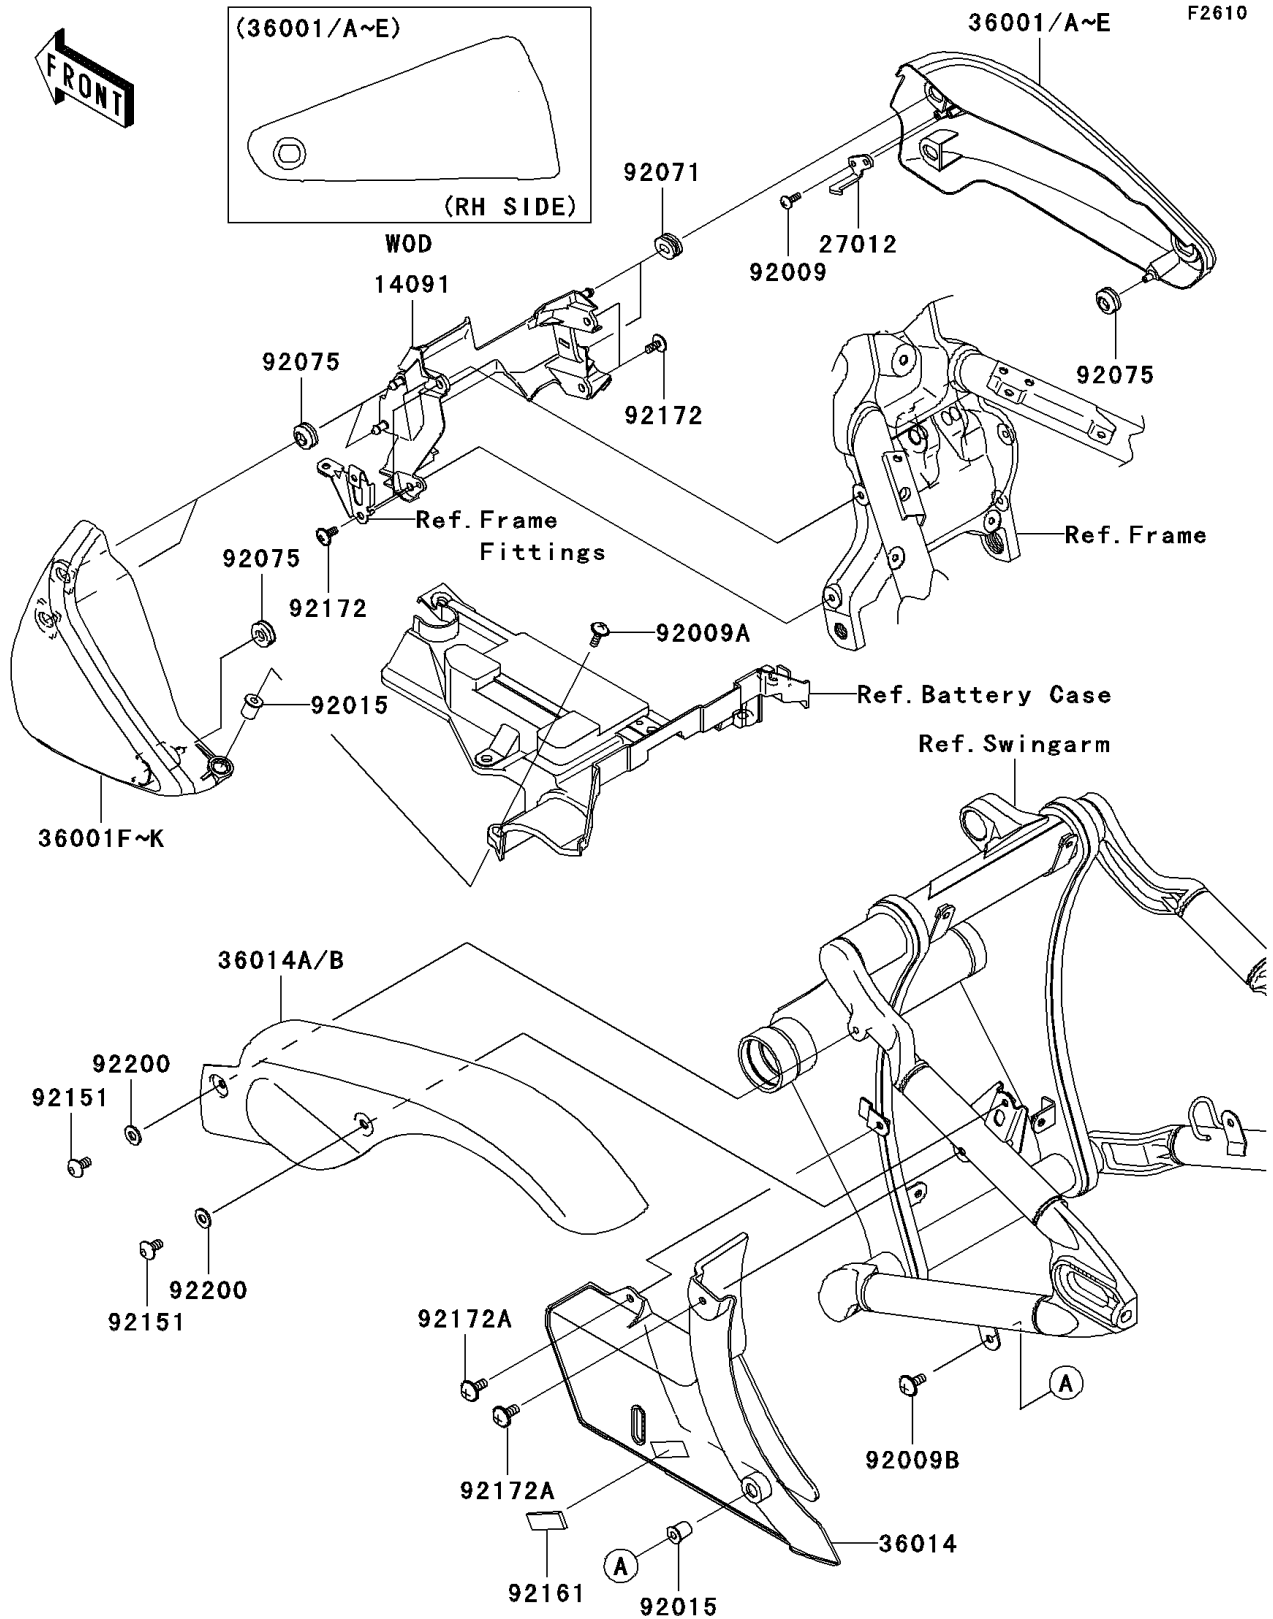

2004 Vulcan 2000 PARTS DIAGRAM

Side Covers/Chain Cover

2004 Vulcan 2000 PARTS LIST

Side Covers/Chain Cover

ITEM NAME	PART NUMBER	QUANTITY
COVER,SIDE COVER,CNT (Ref # 14091)	14091-0237	1
HOOK,SIDE COVER,RH (Ref # 27012)	27012-0025	1
COVER-SIDE,RH,M.D.PURPLE (Ref # 36001A)	36001-0031-664	1
COVER-SIDE,RH,M.M.RED (Ref # 36001B)	36001-0031-665	1
COVER-SIDE,RH,P.G.BLUE (Ref # 36001C)	36001-0031-666	1
COVER-SIDE,LH,M.D.PURPLE (Ref # 36001G)	36001-0035-664	1
COVER-SIDE,LH,M.M.RED (Ref # 36001H)	36001-0035-665	1
COVER-SIDE,LH,P.G.BLUE (Ref # 36001I)	36001-0035-666	1
CASE-CHAIN,LWR (Ref # 36014)	36014-0014	1
CASE-CHAIN,UPP (Ref # 36014A)	36014-0015	1
SCREW,TAPPING,4X12,BLACK (Ref # 92009)	92009-1142	2
SCREW,6X25 (Ref # 92009A)	92009-1465	1
SCREW,6X14 (Ref # 92009B)	92009-1662	1
NUT (Ref # 92015)	92015-1700	2
GROMMET (Ref # 92071)	92071-0011	2
DAMPER (Ref # 92075)	92075-1067	4
BOLT,SOCKET,6X12 (Ref # 92151)	92151-1940	2
DAMPER (Ref # 92161)	92161-0124	1
SCREW,6X14 (Ref # 92172)	92172-0004	4
SCREW,6X14 (Ref # 92172A)	92172-0140	2
WASHER,6.5X14.5X1.5 (Ref # 92200)	92200-3775	2