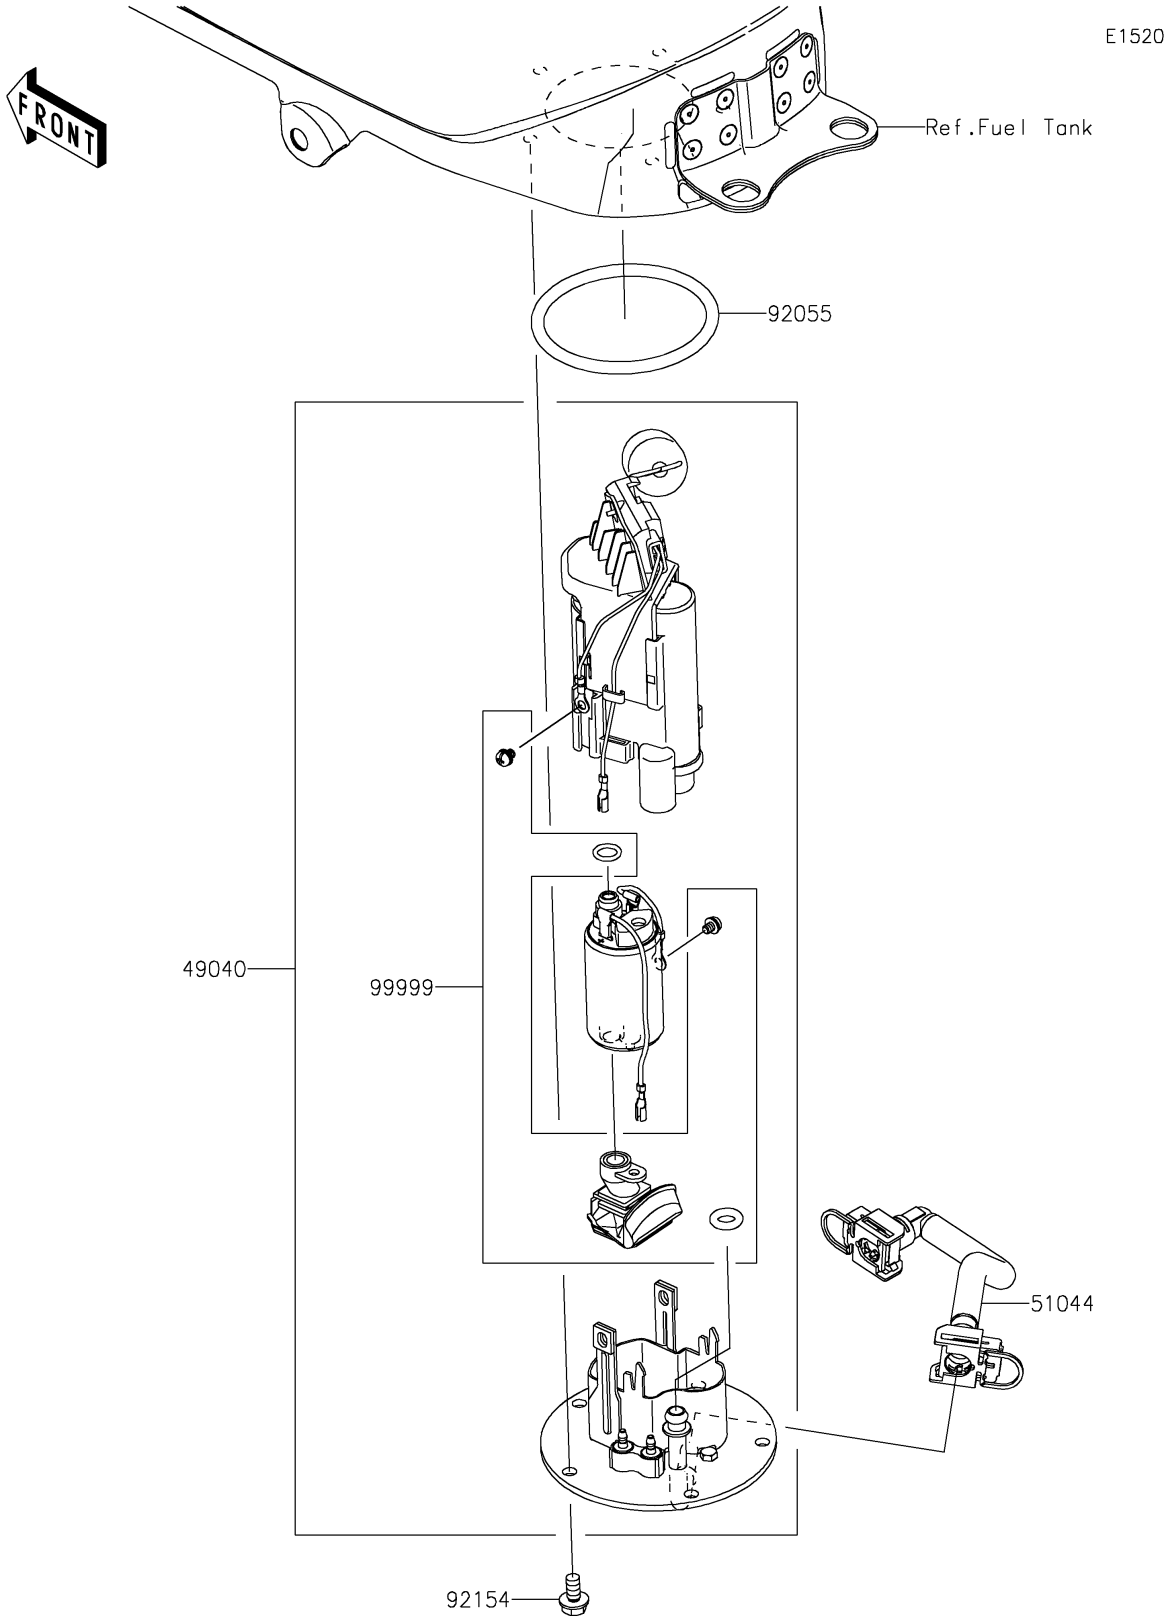

2021 Z400 ABS PARTS DIAGRAM

Fuel Pump

2021 Z400 ABS PARTS LIST

Fuel Pump

ITEM NAME	PART NUMBER	QUANTITY
PUMP-FUEL (Ref # 49040)	49040-0763	1
TUBE-ASSY,FUEL (Ref # 51044)	51044-0843	1
RING-O,74.6X5.7 (Ref # 92055)	92055-0728	1
BOLT,FLANGED,6X12 (Ref # 92154)	92154-2335	5
KIT,FUEL FILTER (Ref # 99999)	99999-0525	1