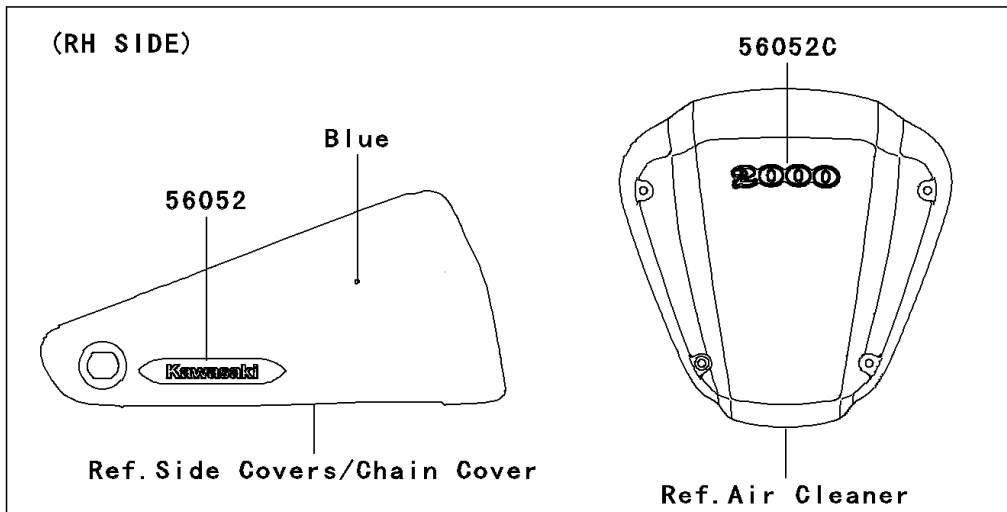

2004 Vulcan 2000 PARTS DIAGRAM

Decals(Blue)(A1)

F2861A

2004 Vulcan 2000 PARTS LIST

Decals(Blue)(A1)

ITEM NAME	PART NUMBER	QUANTITY
MARK,SIDE COVER,RH,KAWASAKI (Ref # 56052)	56052-0234	1
MARK,FUEL TANK,LH (Ref # 56052A)	56052-0277	1
MARK,FUEL TANK,RH (Ref # 56052B)	56052-0278	1
MARK,2000 (Ref # 56052C)	56052-0293	2