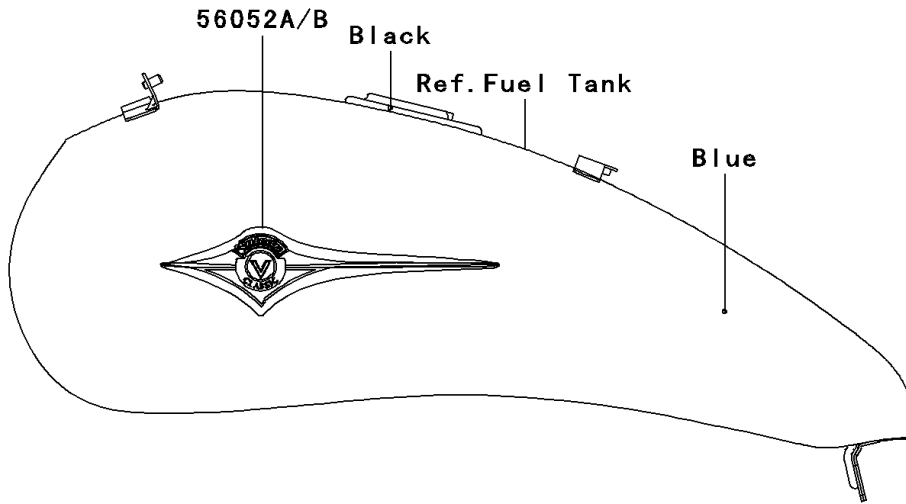

2004 Vulcan 2000 PARTS DIAGRAM

Decals(Blue)(A1)

F2861A

2004 Vulcan 2000 PARTS LIST

Decals(Blue)(A1)

ITEM NAME	PART NUMBER	QUANTITY
MARK,SIDE COVER,RH,KAWASAKI (Ref # 56052)	56052-0234	1
MARK,FUEL TANK,LH (Ref # 56052A)	56052-0277	1
MARK,FUEL TANK,RH (Ref # 56052B)	56052-0278	1
MARK,2000 (Ref # 56052C)	56052-0293	2