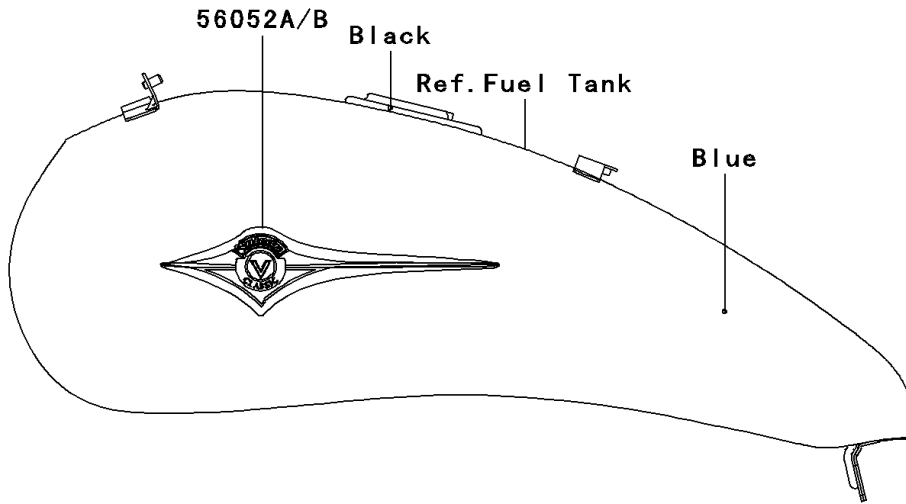

# 2004 Vulcan 2000 PARTS DIAGRAM

Decals(Blue)(A1)

F2861A

## 2004 Vulcan 2000 PARTS LIST

Decals(Blue)(A1)

ITEM NAME	PART NUMBER	QUANTITY
MARK,SIDE COVER,RH,KAWASAKI (Ref # 56052)	56052-0234	1
MARK,FUEL TANK,LH (Ref # 56052A)	56052-0277	1
MARK,FUEL TANK,RH (Ref # 56052B)	56052-0278	1
MARK,2000 (Ref # 56052C)	56052-0293	2