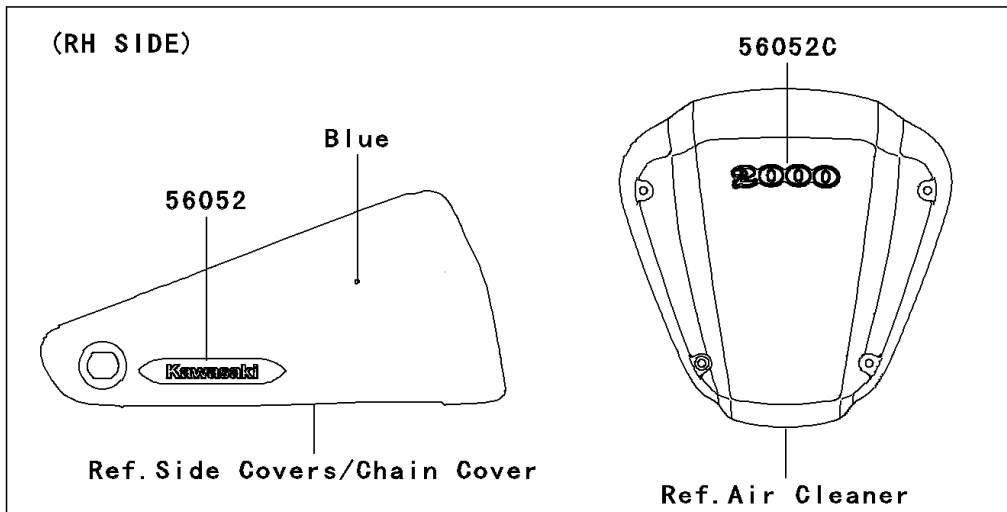

# 2004 Vulcan 2000 PARTS DIAGRAM

Decals(Blue)(A1)

F2861A

## 2004 Vulcan 2000 PARTS LIST

Decals(Blue)(A1)

ITEM NAME	PART NUMBER	QUANTITY
MARK,SIDE COVER,RH,KAWASAKI (Ref # 56052)	56052-0234	1
MARK,FUEL TANK,LH (Ref # 56052A)	56052-0277	1
MARK,FUEL TANK,RH (Ref # 56052B)	56052-0278	1
MARK,2000 (Ref # 56052C)	56052-0293	2