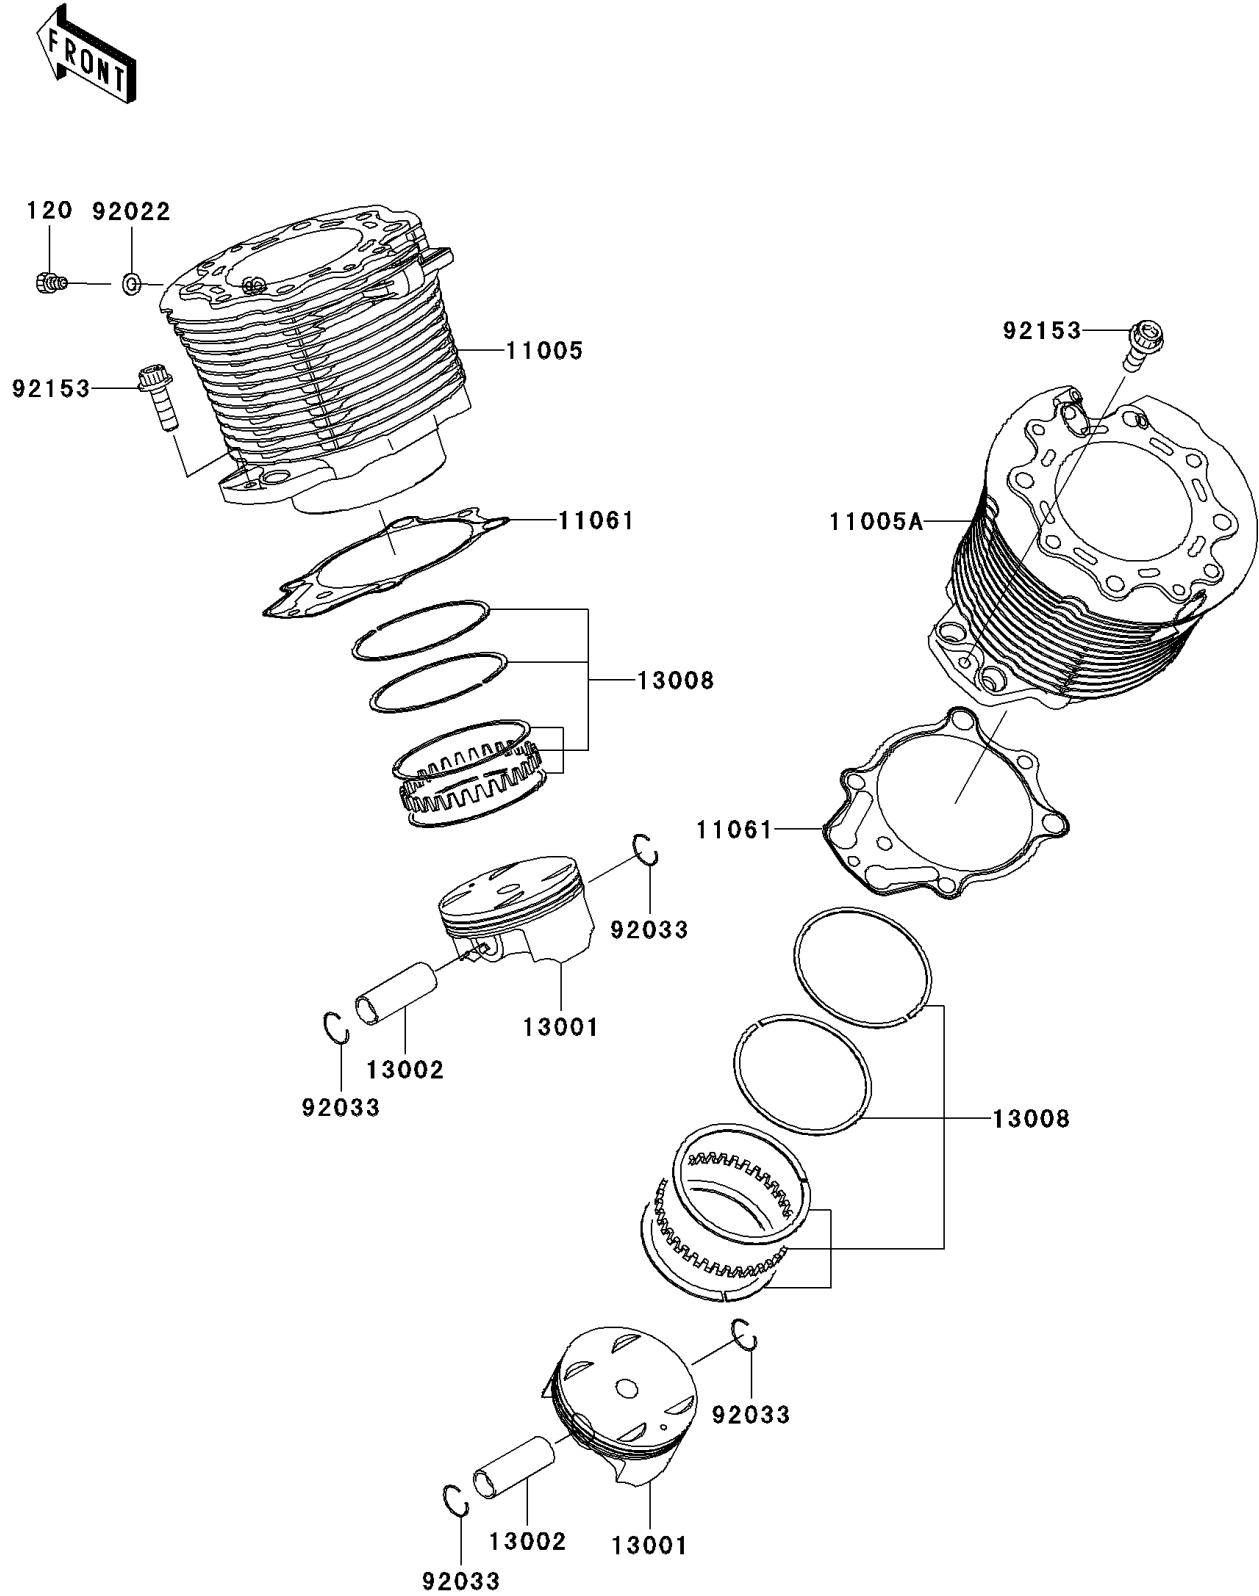

2007 Vulcan 2000 PARTS DIAGRAM

Cylinder/Piston(s)

E1120

2007 Vulcan 2000 PARTS LIST

Cylinder/Piston(s)

ITEM NAME	PART NUMBER	QUANTITY
BOLT-SOCKET,6X10 (Ref # 120)	120R0610	1
CYLINDER-ENGINE,FR (Ref # 11005)	11005-0040	1
CYLINDER-ENGINE,RR (Ref # 11005A)	11005-0041	1
GASKET,CYLINDER BASE (Ref # 11061)	11061-0010	2
PISTON-ENGINE (Ref # 13001)	13001-0003	2
PIN-PISTON (Ref # 13002)	13002-0001	2
RING-SET-PISTON (Ref # 13008)	13008-0001	2
WASHER,6.2X11X1 (Ref # 92022)	92022-304	1
RING-SNAP (Ref # 92033)	92033-3721	4
BOLT,8X25 (Ref # 92153)	92153-0313	2