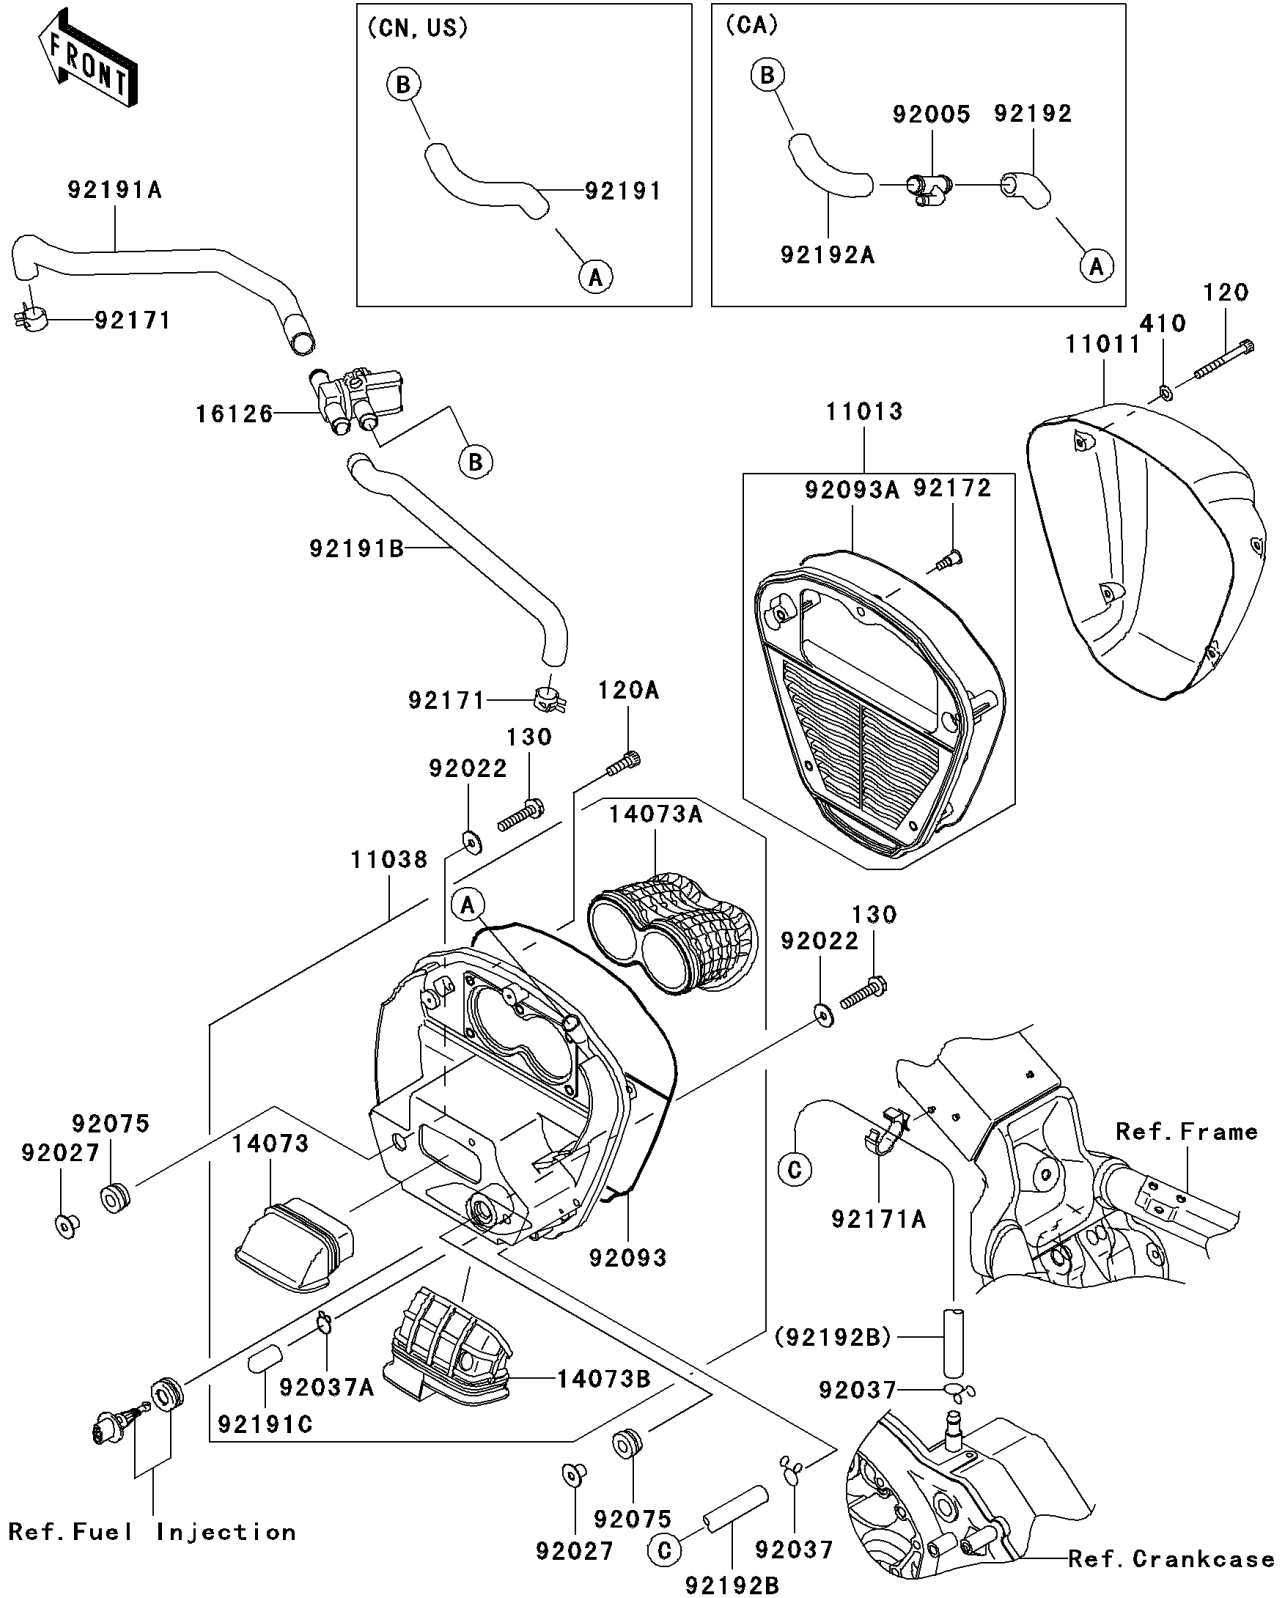

2007 Vulcan 2000 PARTS DIAGRAM

Air Cleaner

E1130

2007 Vulcan 2000 PARTS LIST

Air Cleaner

ITEM NAME	PART NUMBER	QUANTITY
BOLT-SOCKET,5X45 (Ref # 120)	120R0545	4
BOLT-SOCKET,6X18 (Ref # 120A)	120W0618	5
BOLT-FLANGED,6X30 (Ref # 130)	130H0630	2
W-PLAIN-S,5MM (Ref # 410)	410S0500	4
CASE-AIR FILTER,COVER (Ref # 11011)	11011-0061	1
ELEMENT-AIR FILTER (Ref # 11013)	11013-0002	1
CASE-ASSY-AIR FILTER (Ref # 11038)	11038-0003	1
DUCT,INTAKE (Ref # 14073)	14073-0007	1
DUCT,THROTTLE (Ref # 14073A)	14073-0008	1
DUCT,INTAKE (Ref # 14073B)	14073-0047	1
VALVE,AIR SWITING (Ref # 16126)	16126-1437	1
WASHER,6.5X20X1.6 (Ref # 92022)	92022-1557	2
COLLAR,L=12 (Ref # 92027)	92027-1062	2
CLAMP (Ref # 92037)	92037-1468	2
CLAMP,14.5MM (Ref # 92037A)	92037-1900	1
DAMPER,RUBBER (Ref # 92075)	92075-1123	2
SEAL (Ref # 92093)	92093-0004	1
SEAL (Ref # 92093A)	92093-0005	1
CLAMP (Ref # 92171)	92171-0332	2
CLAMP,DIA=15 (Ref # 92171A)	92171-1424	1
SCREW,5X16.5 (Ref # 92172)	92172-0091	1
TUBE,ACV-FR HEAD (Ref # 92191A)	92191-0012	1
TUBE,ACV-RR HEAD (Ref # 92191B)	92191-0013	1
TUBE (Ref # 92191C)	92191-1704	1
TUBE,9X15X800 (Ref # 92192B)	92192-0135	1
FITTING (Ref # 92005)	92005-0006	1
TUBE,AIR CLEANER-ACV (Ref # 92191)	92191-0011	1
TUBE,AIR CLEANER-FITTING (Ref # 92192)	92192-0016	1
TUBE,FITTING-ACV (Ref # 92192A)	92192-0017	1