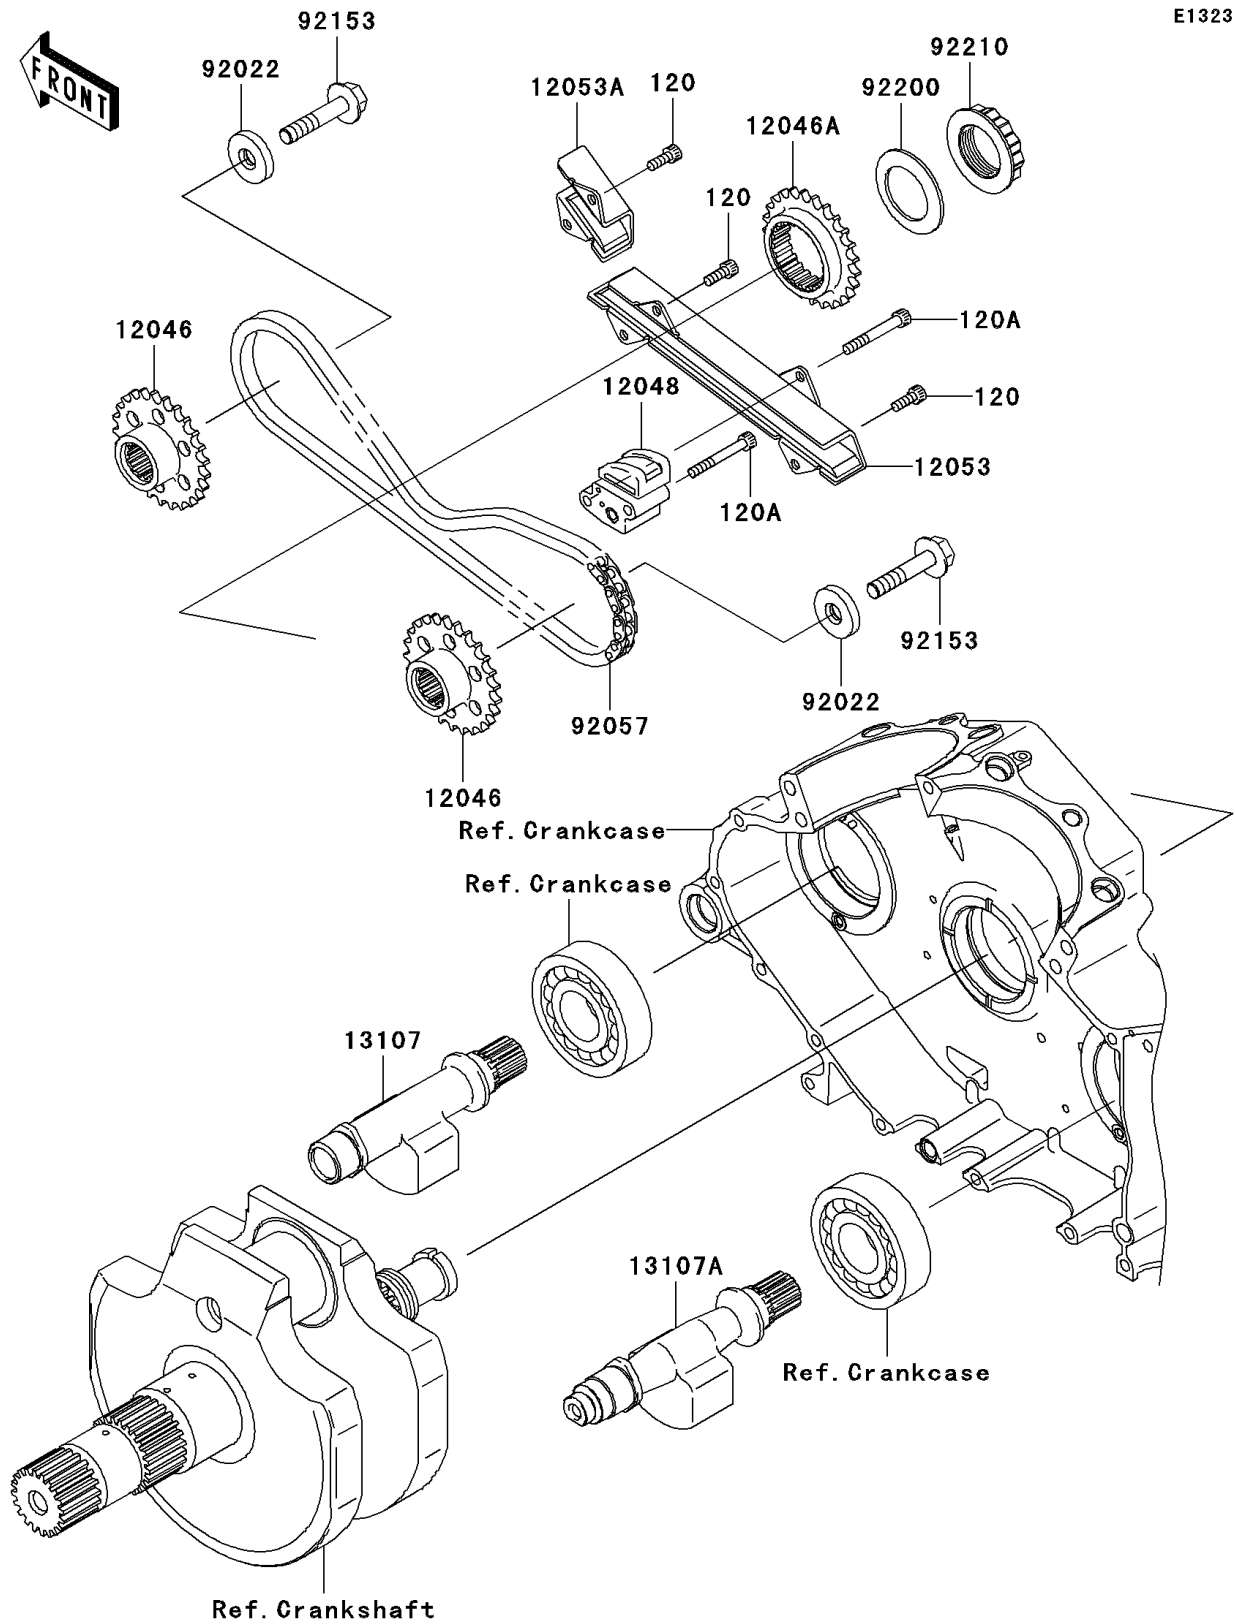

2007 Vulcan 2000 PARTS DIAGRAM

Balancer

E1323

2007 Vulcan 2000 PARTS LIST

Balancer

ITEM NAME	PART NUMBER	QUANTITY
BOLT-SOCKET,6X16 (Ref # 120)	120P0616	5
BOLT-SOCKET,6X45 (Ref # 120A)	120P0645	2
SPROCKET,FR&RR (Ref # 12046)	12046-0007	2
SPROCKET (Ref # 12046A)	12046-0008	1
TENSIONER-ASSY (Ref # 12048)	12048-0005	1
GUIDE-CHAIN,LONG (Ref # 12053)	12053-0003	1
GUIDE-CHAIN,SHORT (Ref # 12053A)	12053-0004	1
SHAFT,FR (Ref # 13107)	13107-0004	1
SHAFT,RR (Ref # 13107A)	13107-0005	1
WASHER,10X33X6 (Ref # 92022)	92022-1906	2
CHAIN,DID 06HD(F) SDH (Ref # 92057)	92057-0028	1
BOLT,10X50 (Ref # 92153)	92153-0317	2
WASHER,36.5X56X3.2 (Ref # 92200)	92200-0014	1
NUT,36MM (Ref # 92210)	92210-0059	1