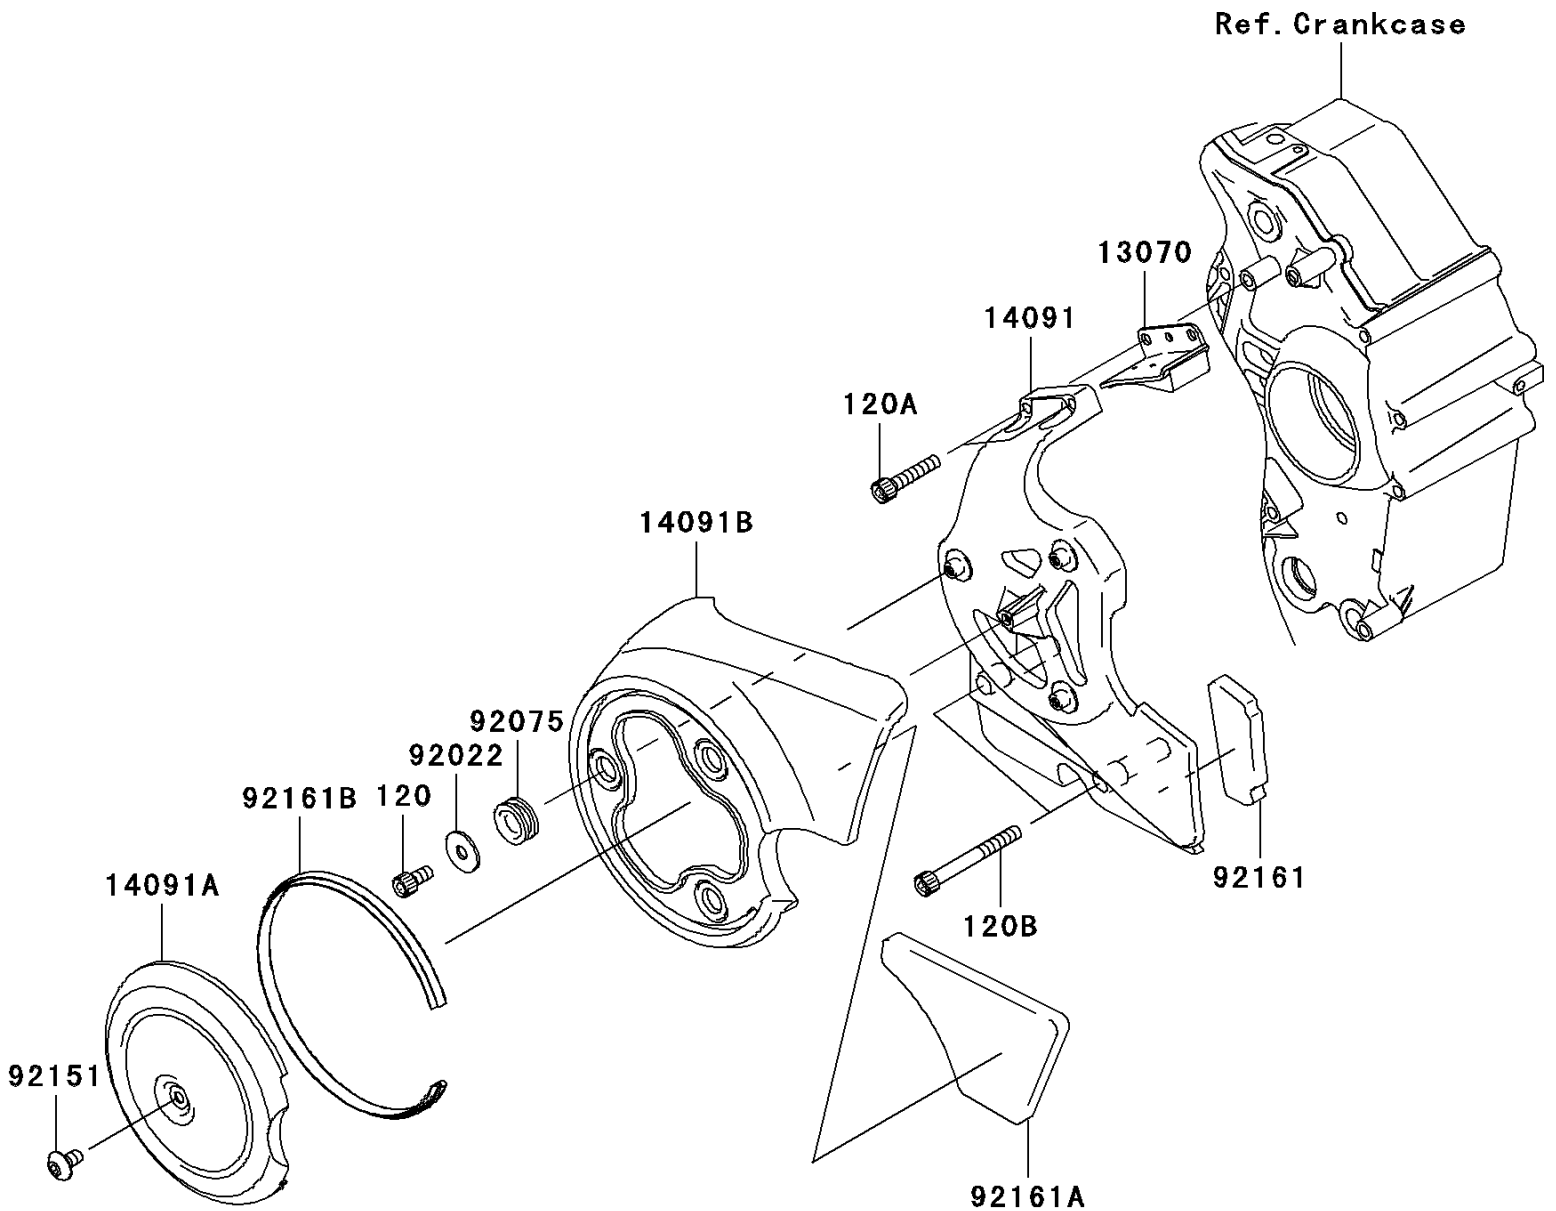

# 2007 Vulcan 2000 PARTS DIAGRAM

Chain Cover

E1433

## 2007 Vulcan 2000 PARTS LIST

### Chain Cover

ITEM NAME	PART NUMBER	QUANTITY
BOLT-SOCKET,6X12 (Ref # 120)	120R0612	3
BOLT-SOCKET,6X30 (Ref # 120A)	120W0630	2
BOLT-SOCKET,6X55 (Ref # 120B)	120W0655	2
GUIDE,BELT (Ref # 13070)	13070-0039	1
COVER,PULLEY,INSIDE (Ref # 14091)	14091-0040	1
COVER,PULLEY,OUTSIDE (Ref # 14091A)	14091-0042	1
COVER,PULLEY MIDDLE (Ref # 14091B)	14091-0247	1
WASHER,6.5X20X1.5 (Ref # 92022)	92022-3710	3
DAMPER (Ref # 92075)	92075-1634	3
BOLT,SOCKET,6X12 (Ref # 92151)	92151-1940	1
DAMPER (Ref # 92161)	92161-0098	1
DAMPER (Ref # 92161A)	92161-0099	1
DAMPER (Ref # 92161B)	92161-0136	1