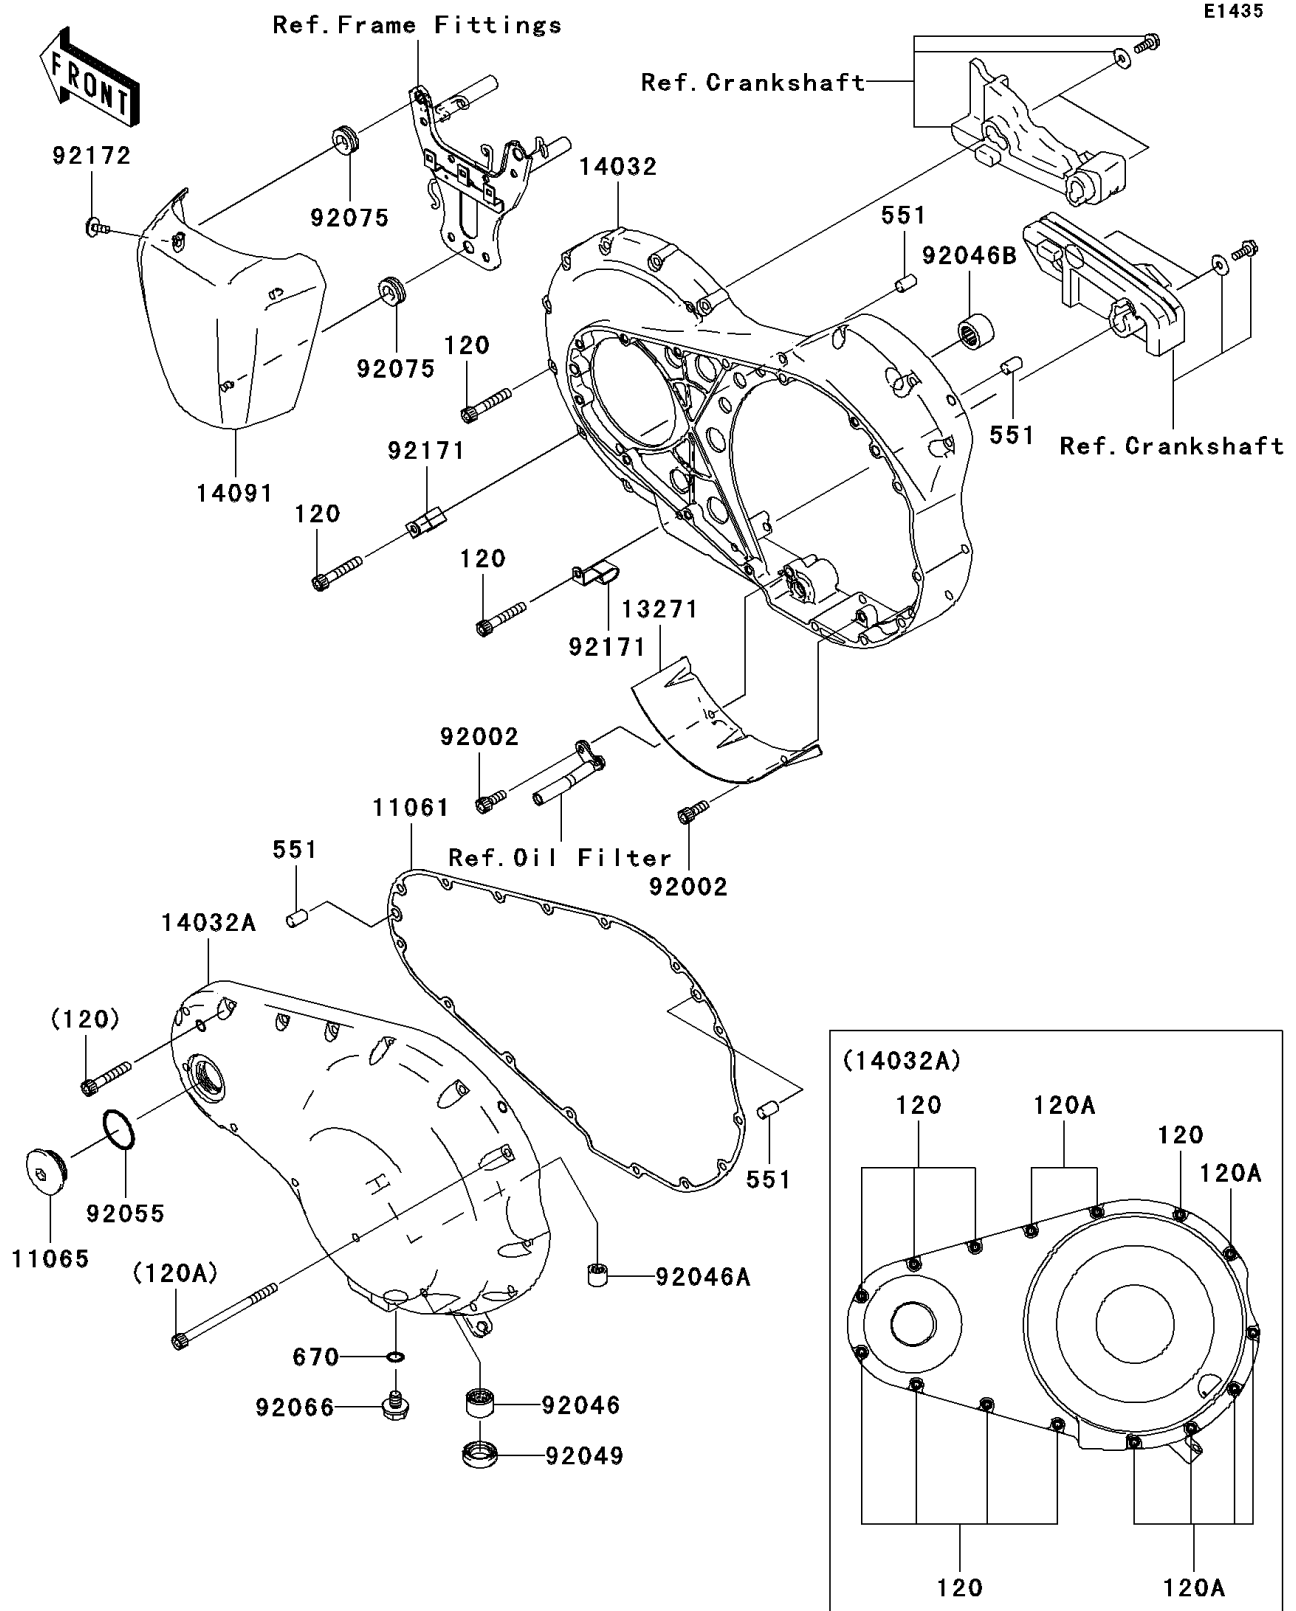

2006 Vulcan 2000 PARTS DIAGRAM

Left Engine Cover(s)

2006 Vulcan 2000 PARTS LIST

Left Engine Cover(s)

ITEM NAME	PART NUMBER	QUANTITY
-----------	-------------	----------