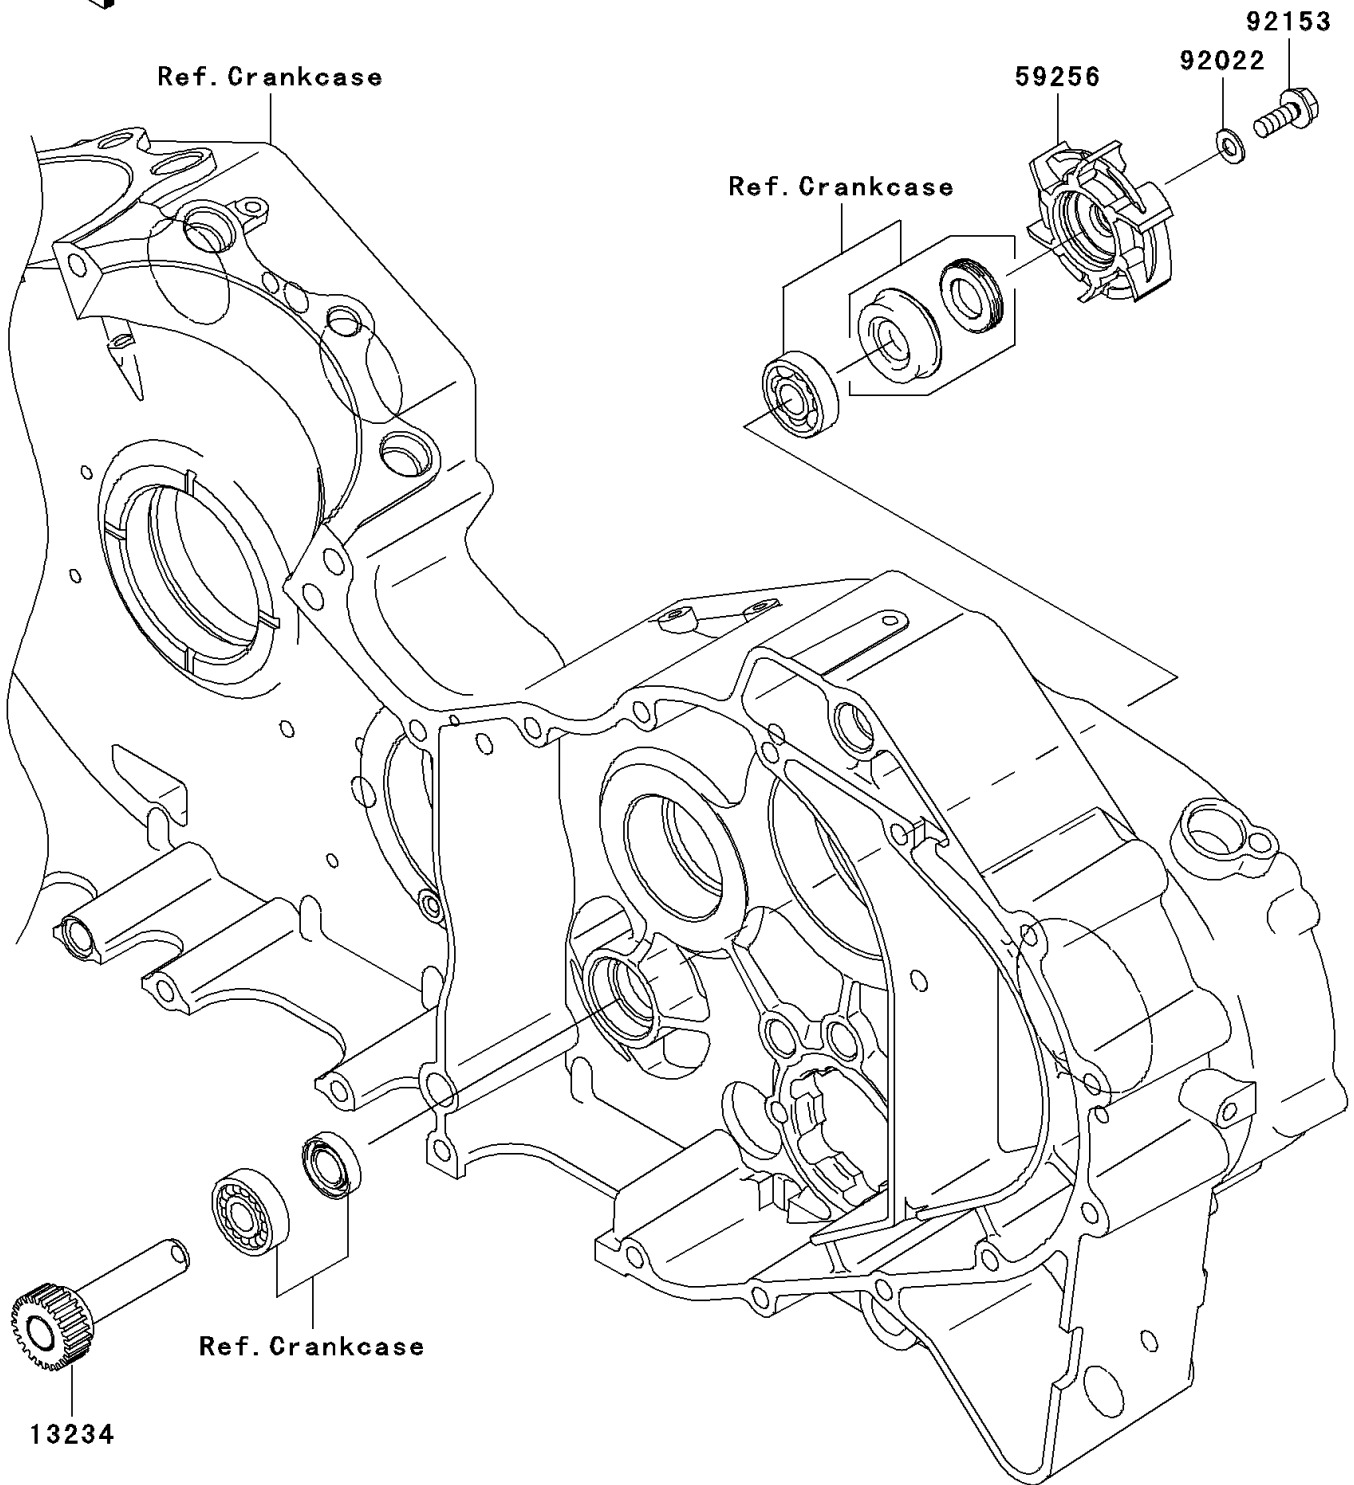

2006 Vulcan 2000 PARTS DIAGRAM

Water Pump

E3031

2006 Vulcan 2000 PARTS LIST

Water Pump

ITEM NAME	PART NUMBER	QUANTITY
-----------	-------------	----------