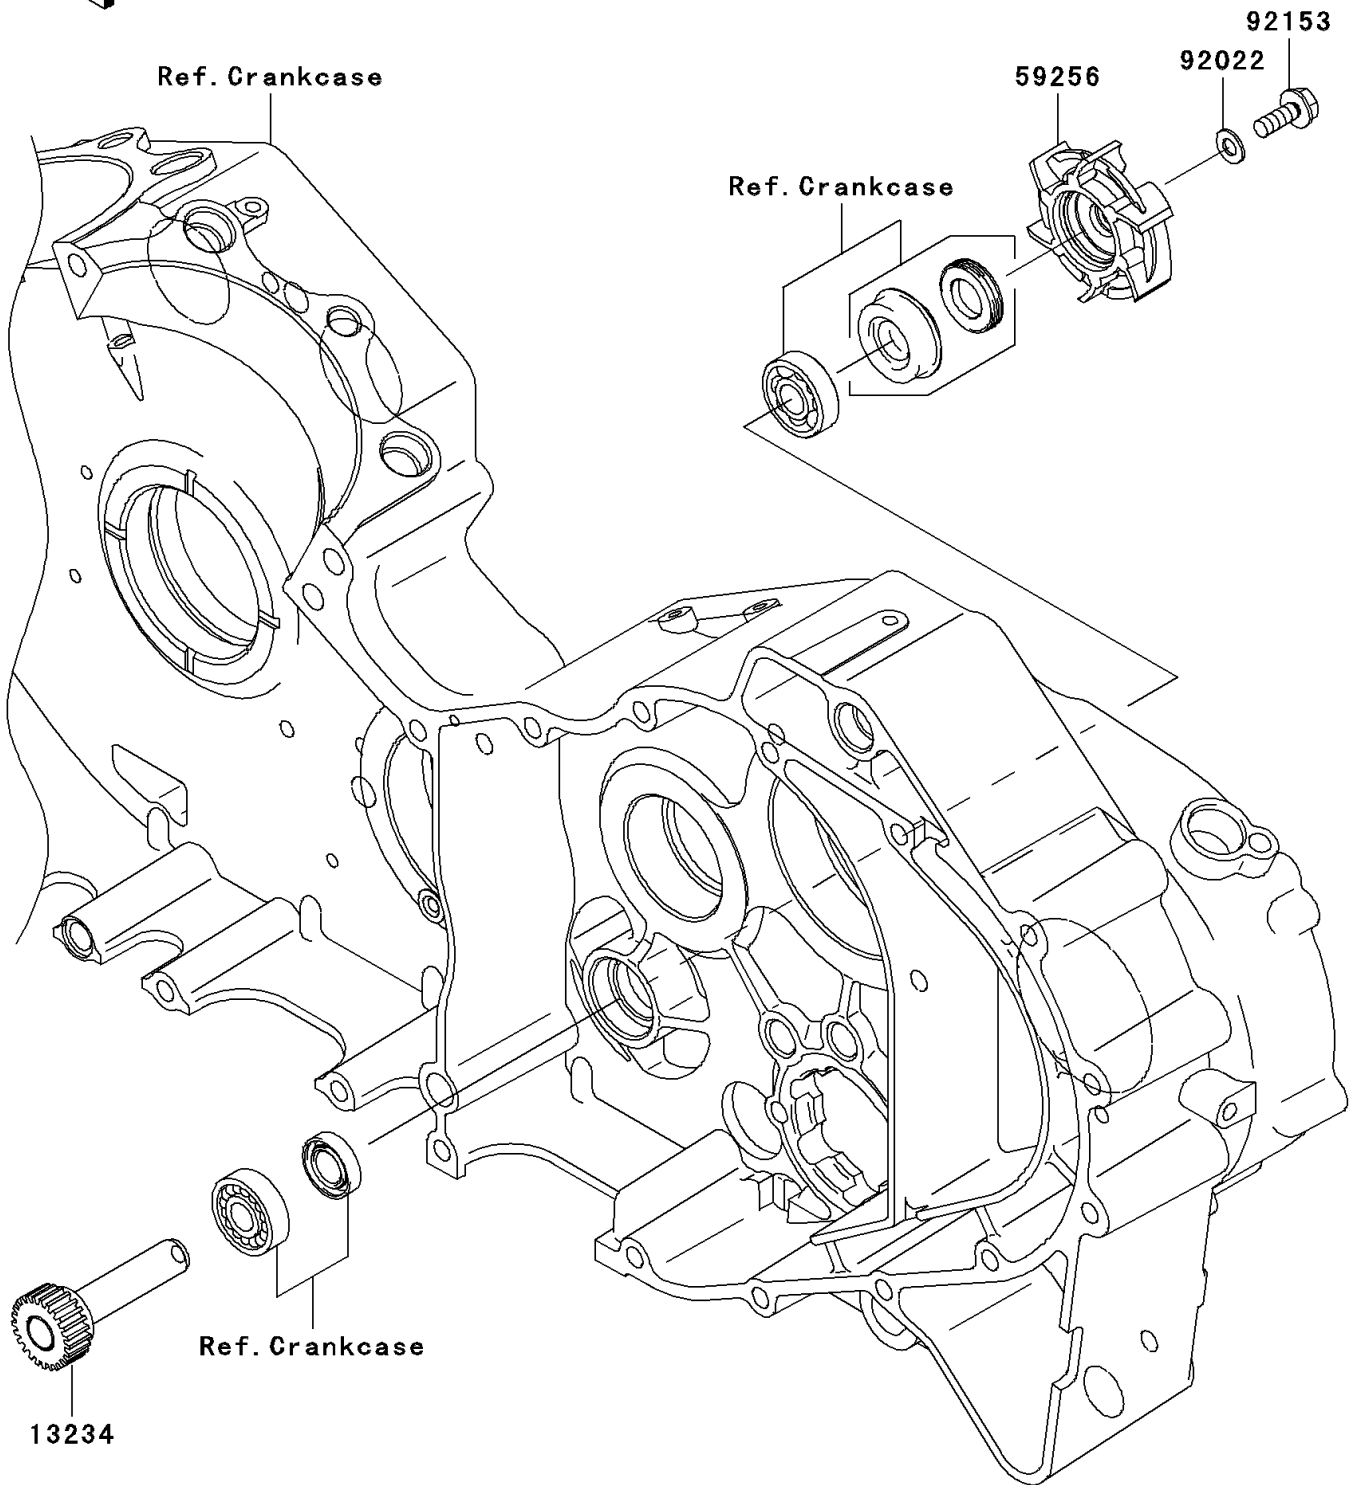

2007 Vulcan 2000 PARTS DIAGRAM

Water Pump

E3031

2007 Vulcan 2000 PARTS LIST

Water Pump

ITEM NAME	PART NUMBER	QUANTITY
SHAFT-COMP (Ref # 13234)	13234-0001	1
IMPELLER (Ref # 59256)	59256-0002	1
WASHER,6.1X12X1 (Ref # 92022)	92022-077	1
BOLT,LEFT HANDED,6X16 (Ref # 92153)	92153-0323	1