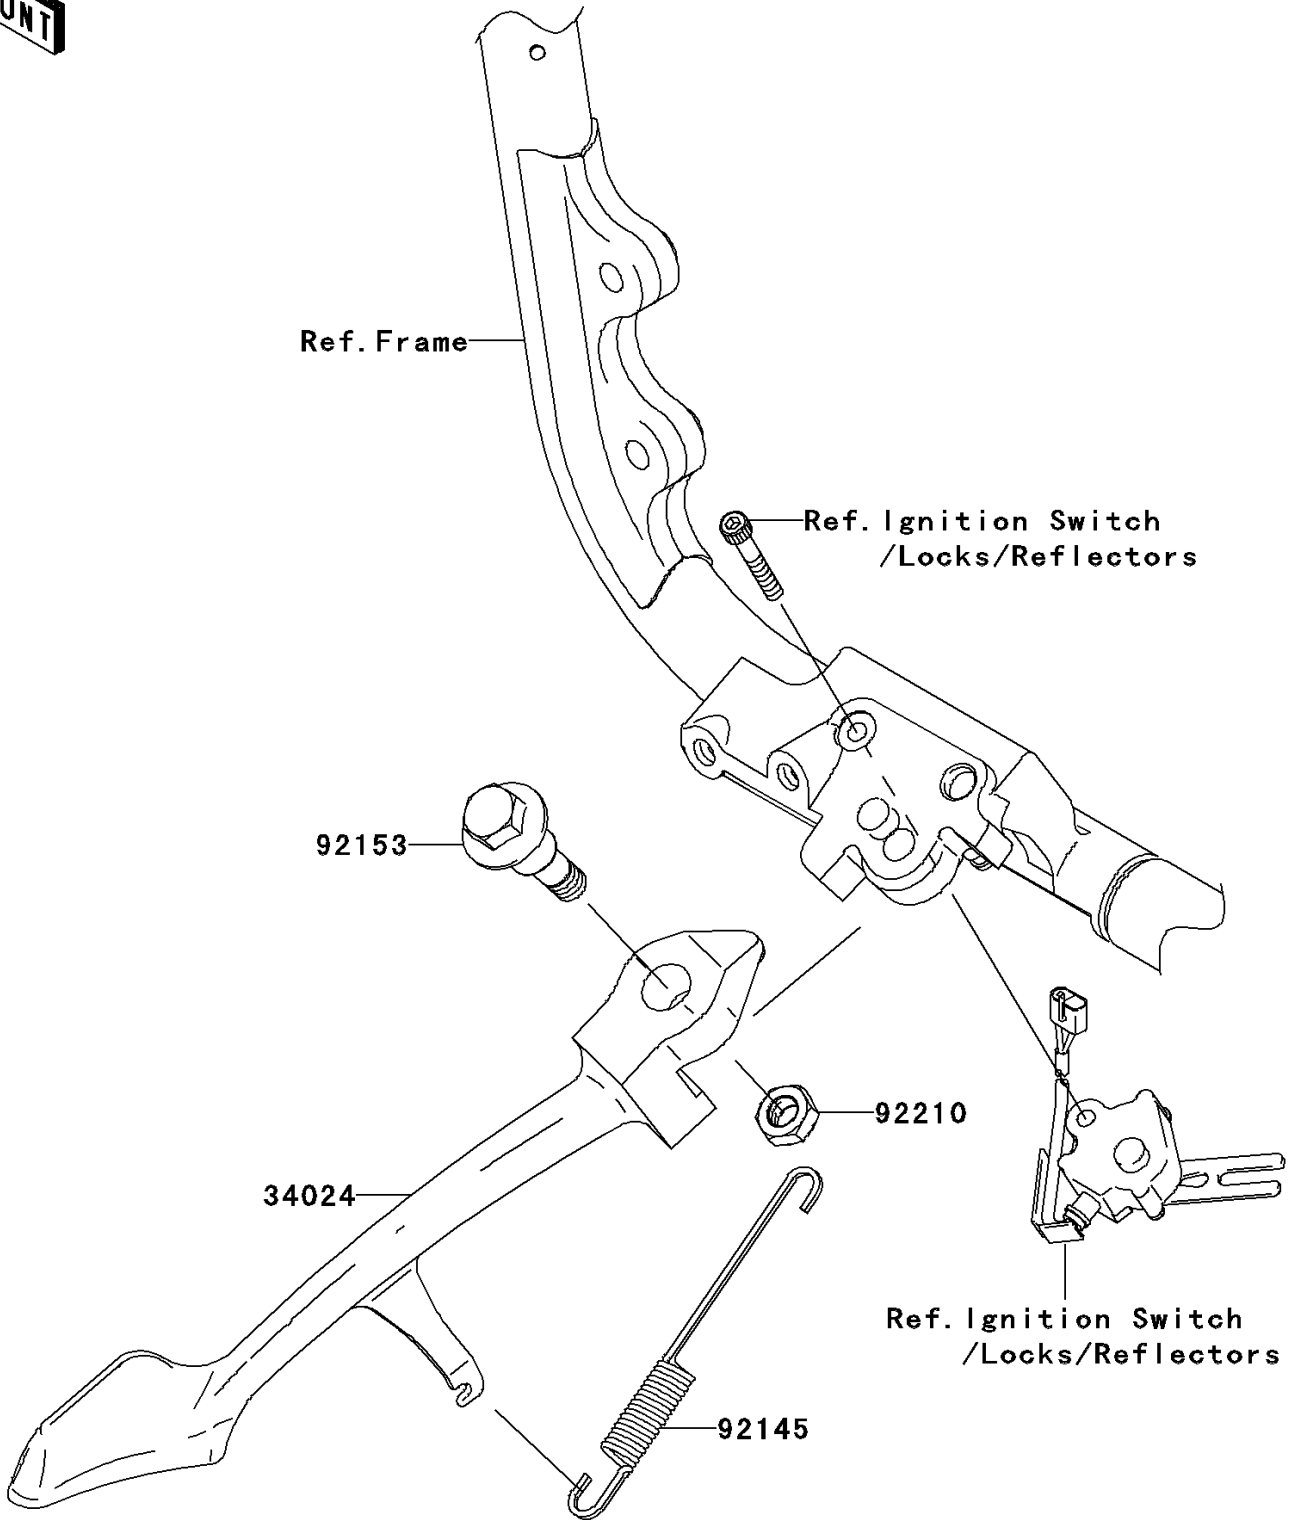

2007 Vulcan 2000 PARTS DIAGRAM

Stand(s)

F2190

2007 Vulcan 2000 PARTS LIST

Stand(s)

ITEM NAME	PART NUMBER	QUANTITY
STAND-SIDE (Ref # 34024)	34024-0023	1
SPRING,SIDE STAND (Ref # 92145)	92145-0190	1
BOLT,SIDE STAND (Ref # 92153)	92153-0928	1
NUT,LOCK,12MM (Ref # 92210)	92210-1249	1