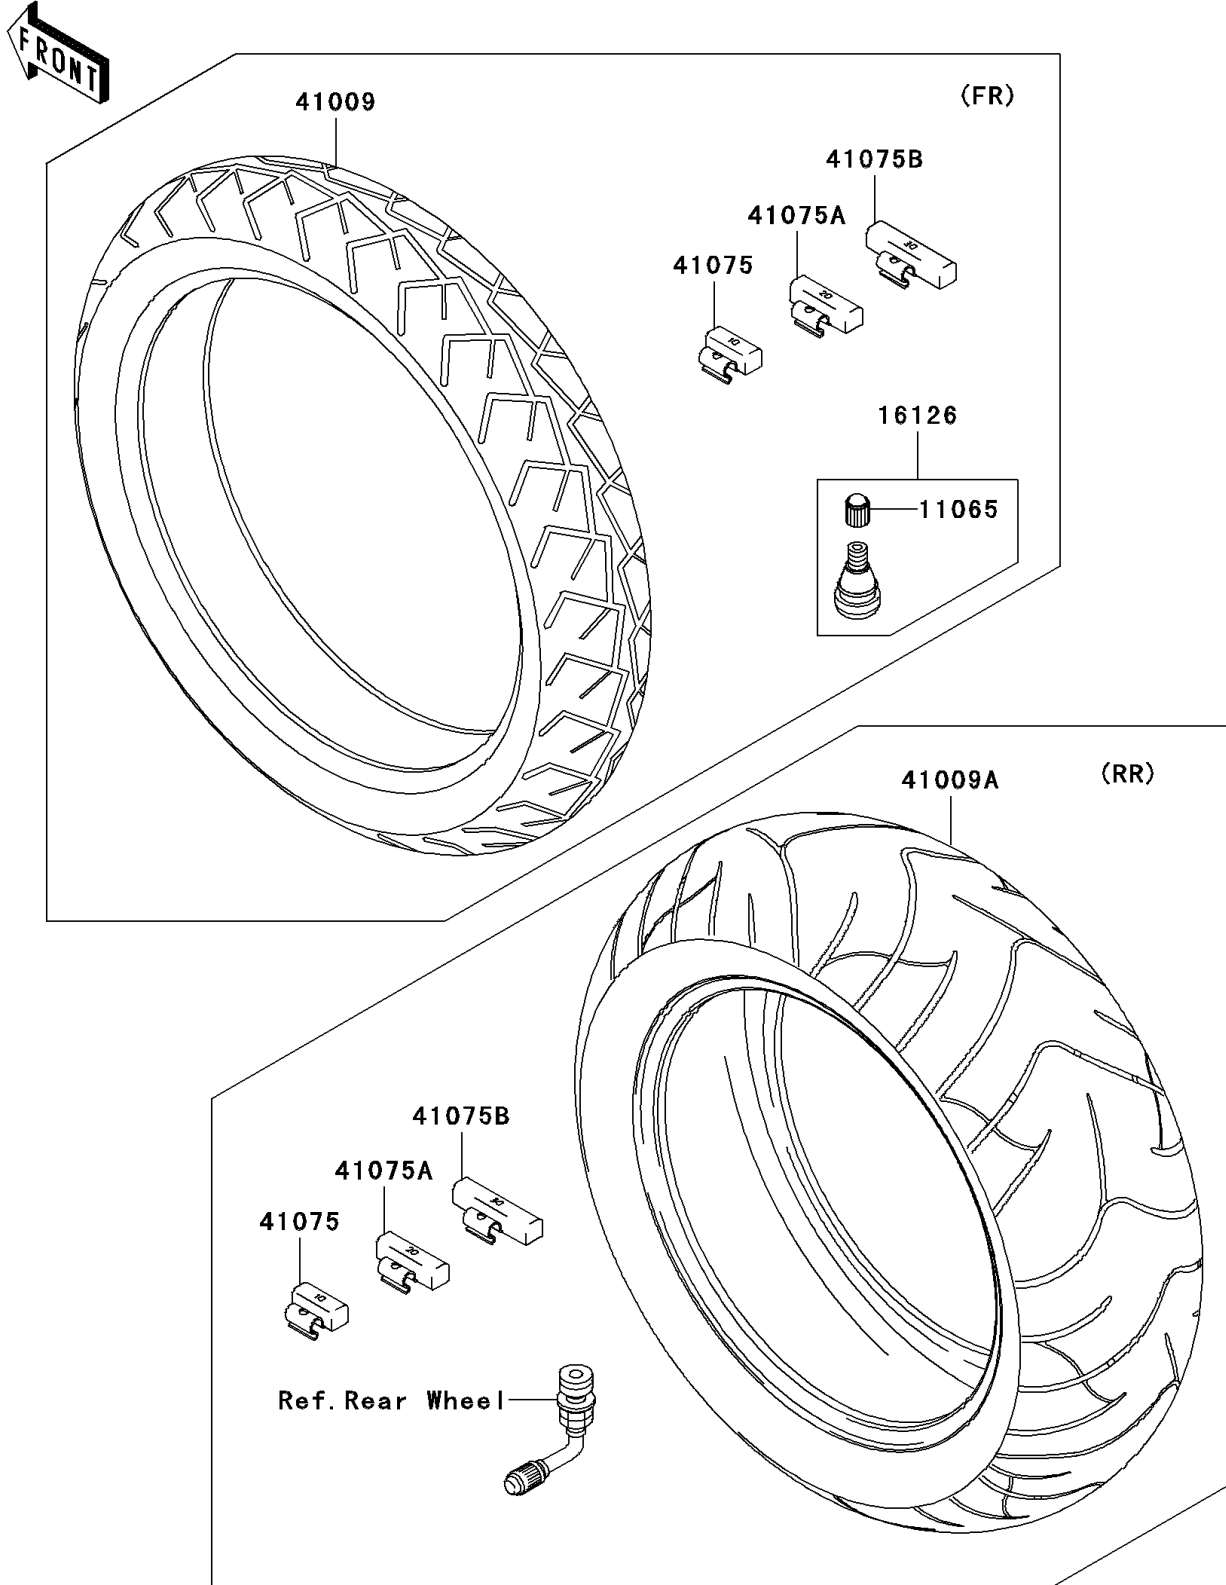

# 2007 Vulcan 2000 PARTS DIAGRAM

Tires

F2210

## 2007 Vulcan 2000 PARTS LIST

### Tires

ITEM NAME	PART NUMBER	QUANTITY
CAP (Ref # 11065)	11065-1112	1
VALVE,TIRE (Ref # 16126)	16126-1140	1
TIRE,FR,150/80R16 71V,BT020F(B (Ref # 41009)	41009-0012	1
TIRE,RR,200/60R16 79V,BT020R(B (Ref # 41009A)	41009-0013	1
BALANCER-WHEEL,10G,SILVER (Ref # 41075)	41075-0007	AR
BALANCER-WHEEL,20G,SILVER (Ref # 41075A)	41075-0008	AR
BALANCER-WHEEL,30G,SILVER (Ref # 41075B)	41075-0009	AR