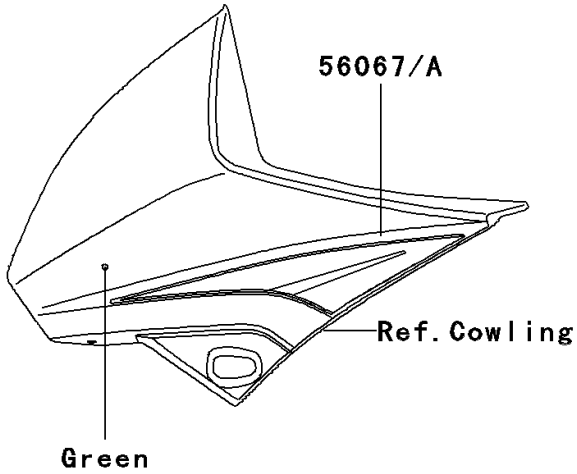

# 2008 KLR™ 650 PARTS DIAGRAM

Decals(Green)(E8F)

F2861A

## 2008 KLR™ 650 PARTS LIST

Decals(Green)(E8F)

ITEM NAME	PART NUMBER	QUANTITY
MARK,SHROUD,LH,KAWASAKI (Ref # 56054)	56054-0013	1
MARK,SHROUD,RH,KAWASAKI (Ref # 56054A)	56054-0023	1
PATTERN,UPP COWLING,LH (Ref # 56067)	56067-1949	1
PATTERN,UPP COWLING,RH (Ref # 56067A)	56067-1950	1
PATTERN,SHROUD,UPP,LH (Ref # 56067B)	56067-1951	1
PATTERN,SHROUD,UPP,RH (Ref # 56067C)	56067-1952	1
PATTERN,SHROUD,LWR,LH (Ref # 56067D)	56067-1953	1
PATTERN,SHROUD,LWR,RH (Ref # 56067E)	56067-1954	1
PATTERN,SIDE COVER,LH (Ref # 56067F)	56067-1955	1
PATTERN,SIDE COVER,RH (Ref # 56067G)	56067-1956	1