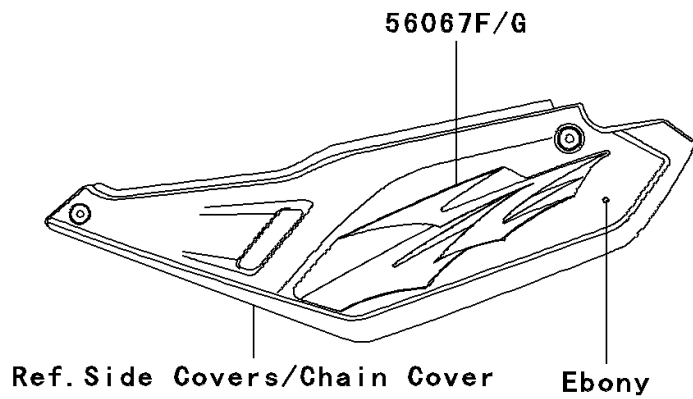

# 2008 KLR™ 650 PARTS DIAGRAM

Decals(Green)(E8F)

F2861A

## 2008 KLR™ 650 PARTS LIST

Decals(Green)(E8F)

ITEM NAME	PART NUMBER	QUANTITY
MARK,SHROUD,LH,KAWASAKI (Ref # 56054)	56054-0013	1
MARK,SHROUD,RH,KAWASAKI (Ref # 56054A)	56054-0023	1
PATTERN,UPP COWLING,LH (Ref # 56067)	56067-1949	1
PATTERN,UPP COWLING,RH (Ref # 56067A)	56067-1950	1
PATTERN,SHROUD,UPP,LH (Ref # 56067B)	56067-1951	1
PATTERN,SHROUD,UPP,RH (Ref # 56067C)	56067-1952	1
PATTERN,SHROUD,LWR,LH (Ref # 56067D)	56067-1953	1
PATTERN,SHROUD,LWR,RH (Ref # 56067E)	56067-1954	1
PATTERN,SIDE COVER,LH (Ref # 56067F)	56067-1955	1
PATTERN,SIDE COVER,RH (Ref # 56067G)	56067-1956	1