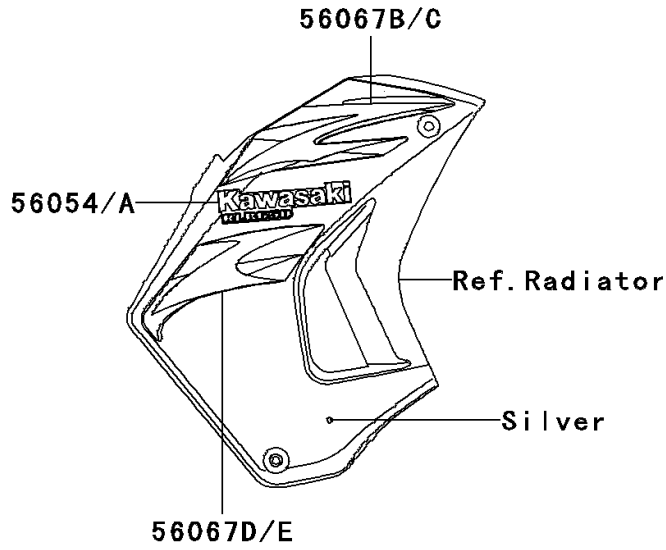

# 2008 KLR™ 650 PARTS DIAGRAM

Decals(Green)(E8F)

F2861A

## 2008 KLR™ 650 PARTS LIST

Decals(Green)(E8F)

ITEM NAME	PART NUMBER	QUANTITY
MARK,SHROUD,LH,KAWASAKI (Ref # 56054)	56054-0013	1
MARK,SHROUD,RH,KAWASAKI (Ref # 56054A)	56054-0023	1
PATTERN,UPP COWLING,LH (Ref # 56067)	56067-1949	1
PATTERN,UPP COWLING,RH (Ref # 56067A)	56067-1950	1
PATTERN,SHROUD,UPP,LH (Ref # 56067B)	56067-1951	1
PATTERN,SHROUD,UPP,RH (Ref # 56067C)	56067-1952	1
PATTERN,SHROUD,LWR,LH (Ref # 56067D)	56067-1953	1
PATTERN,SHROUD,LWR,RH (Ref # 56067E)	56067-1954	1
PATTERN,SIDE COVER,LH (Ref # 56067F)	56067-1955	1
PATTERN,SIDE COVER,RH (Ref # 56067G)	56067-1956	1