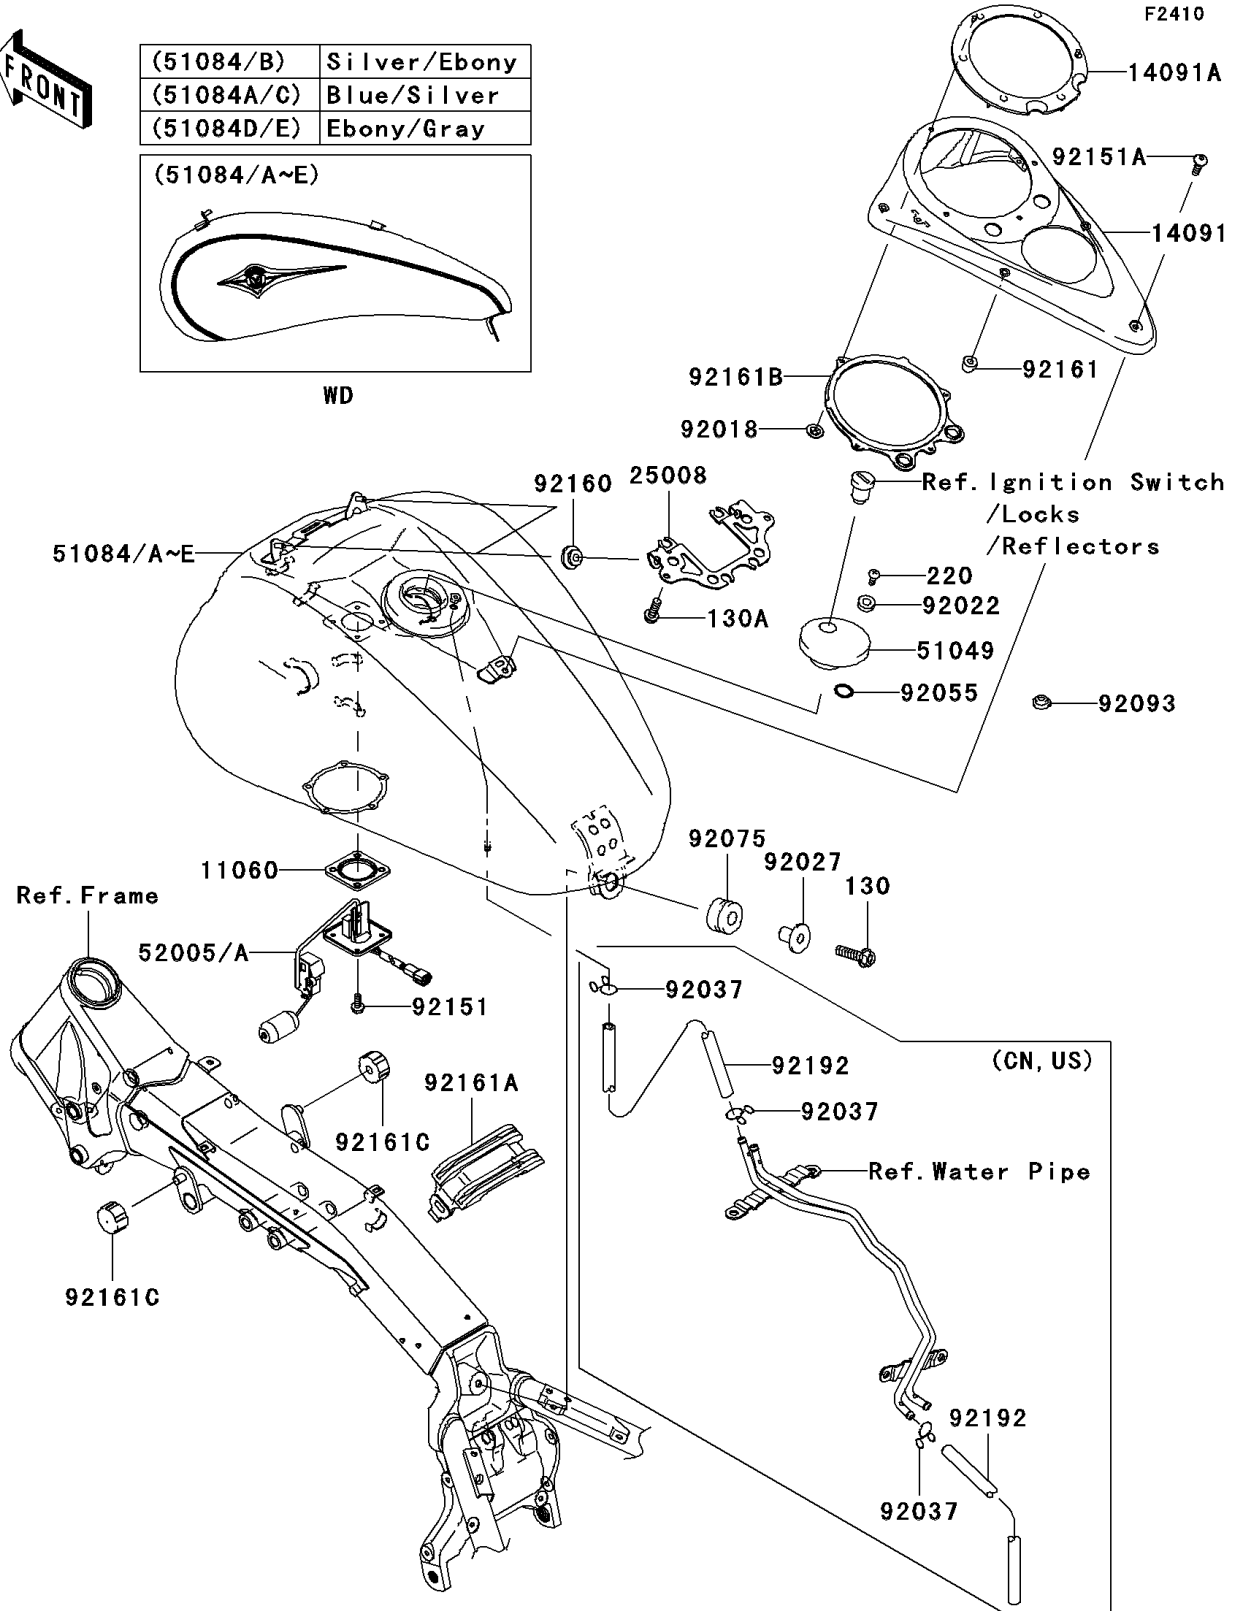

2007 Vulcan 2000 PARTS DIAGRAM

Fuel Tank

(51084/B)	Silver/Ebony
(51084A/C)	Blue/Silver
(51084D/E)	Ebony/Gray

WD

2007 Vulcan 2000 PARTS LIST

Fuel Tank

ITEM NAME	PART NUMBER	QUANTITY
GASKET,FUEL GAUGE (Ref # 11060)	11060-1952	1
COVER,METER,LWR (Ref # 14091)	14091-0187	1
COVER,METER,UPP (Ref # 14091A)	14091-0284	1
BRACKET-METER (Ref # 25008)	25008-0001	1
CAP-TANK,FUEL (Ref # 51049)	51049-0003	1
GAUGE,FUEL (Ref # 52005A)	52005-0022	1
BOLT-FLANGED,8X30 (Ref # 130)	130H0830	1
BOLT-FLANGED,6X14 (Ref # 130A)	130L0614	2
SCREW-PAN-CROS,5X10 (Ref # 220)	220D0510	2
NUT,PUSH,3MM (Ref # 92018)	92018-005	4
WASHER,5.1X10X1.0 (Ref # 92022)	92022-1977	2
COLLAR,L=19.3 (Ref # 92027)	92027-1780	1
RING-O,ID=9 (Ref # 92055)	92055-1552	2
DAMPER (Ref # 92075)	92075-1736	1
SEAL,FUEL TANK CAP (Ref # 92093)	92093-1030	1
BOLT,5X12 (Ref # 92151)	92151-1599	4
BOLT,SOCKET,6X12 (Ref # 92151A)	92151-1940	1
DAMPER (Ref # 92160)	92160-1613	2
DAMPER,METER COVER (Ref # 92161)	92161-0040	4
DAMPER,FUEL TANK,CNT (Ref # 92161A)	92161-0042	1
DAMPER,METER (Ref # 92161B)	92161-0173	1
DAMPER,FUEL TANK (Ref # 92161C)	92161-0293	2
TANK-COMP-FUEL,EBONY/GRAY (Ref # 51084D)	51084-5310-17R	1
TANK-COMP-FUEL,EBONY/GRAY (Ref # 51084E)	51084-5311-17R	1
CLAMP,TUBE (Ref # 92037)	92037-147	3
TUBE,BLUE (Ref # 92192)	92192-0037	2