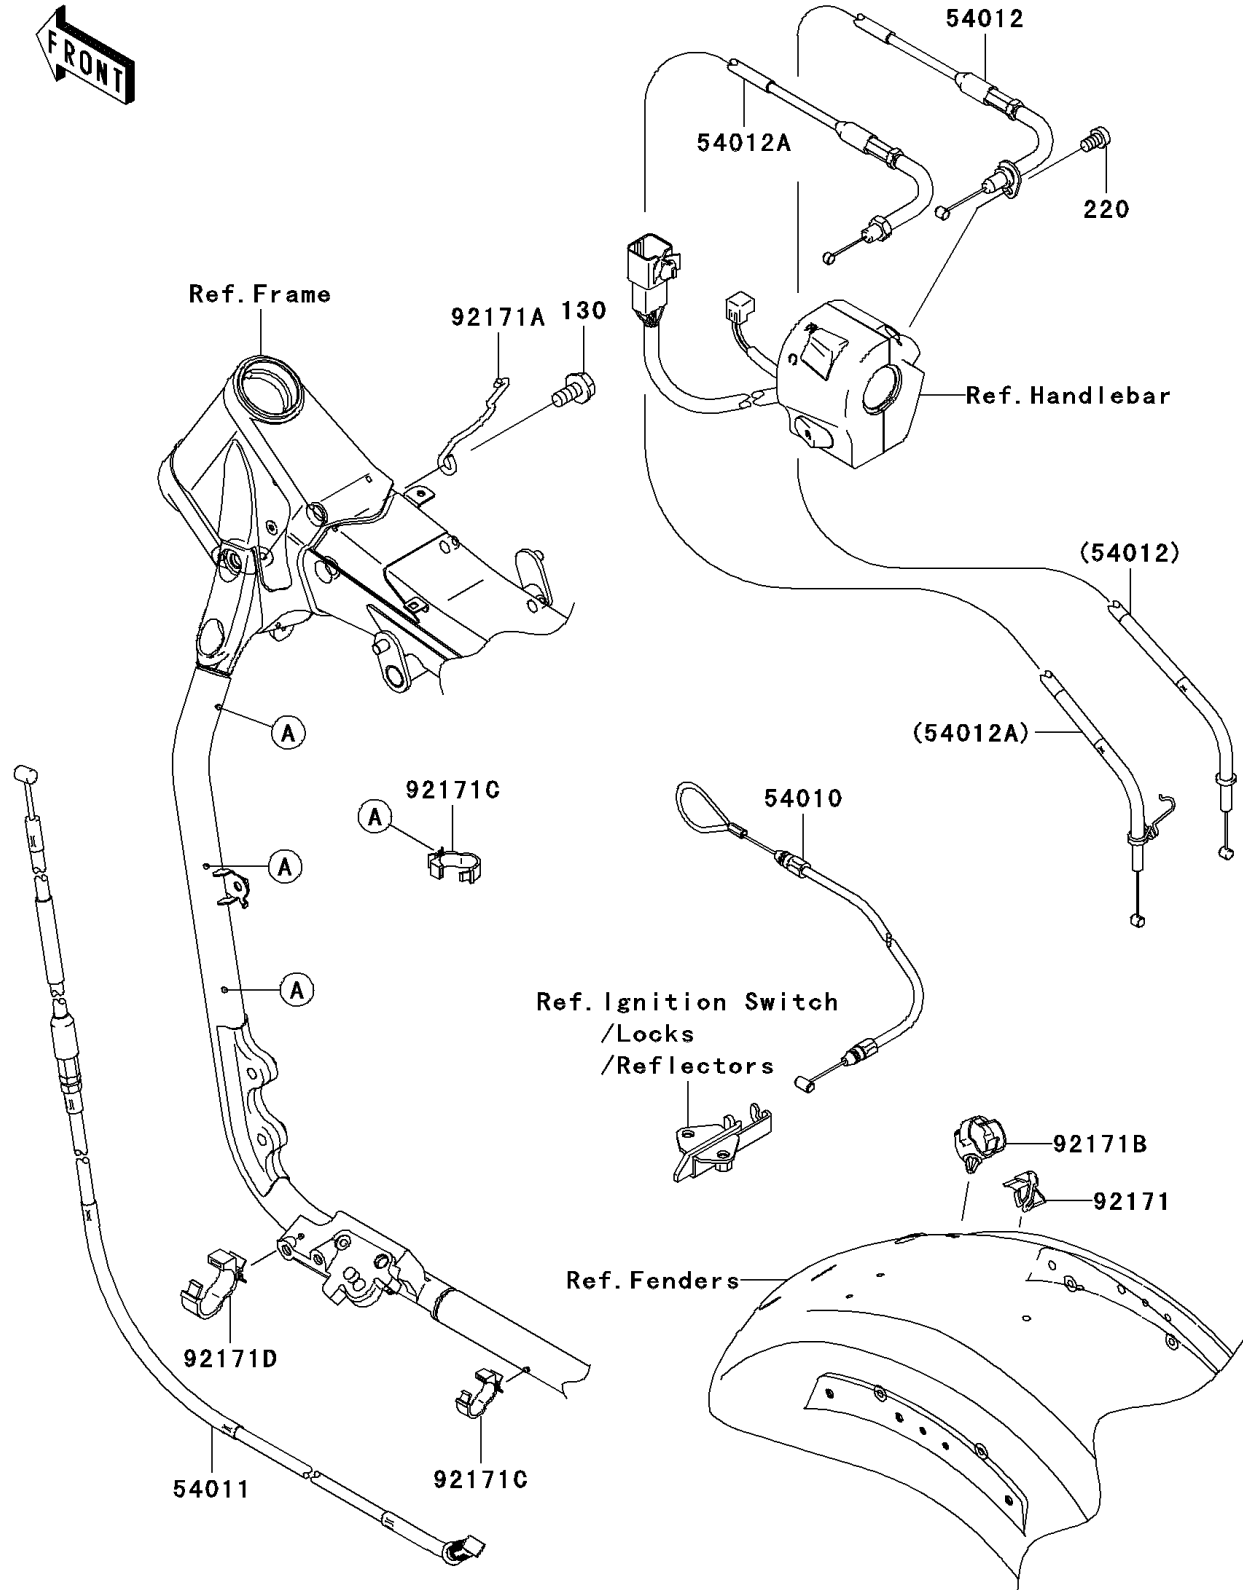

2007 Vulcan 2000 PARTS DIAGRAM

Cables

F2540

2007 Vulcan 2000 PARTS LIST

Cables

ITEM NAME	PART NUMBER	QUANTITY
BOLT-FLANGED,6X12 (Ref # 130)	130J0612	1
SCREW-PAN-CROSS,5X8 (Ref # 220)	220F0508	1
CABLE,SEAT LOCK (Ref # 54010)	54010-0018	1
CABLE-CLUTCH (Ref # 54011)	54011-0004	1
CABLE-THROTTLE,OPENING (Ref # 54012)	54012-0145	1
CABLE-THROTTLE,CLOSING (Ref # 54012A)	54012-0146	1
CLAMP,SEAT LOCK CABLE (Ref # 92171)	92171-0328	1
CLAMP,CABLE (Ref # 92171A)	92171-0330	1
CLAMP,DIA=13 (Ref # 92171B)	92171-1415	1
CLAMP,DIA=10 (Ref # 92171C)	92171-1423	4
CLAMP,DIA=15 (Ref # 92171D)	92171-1424	1