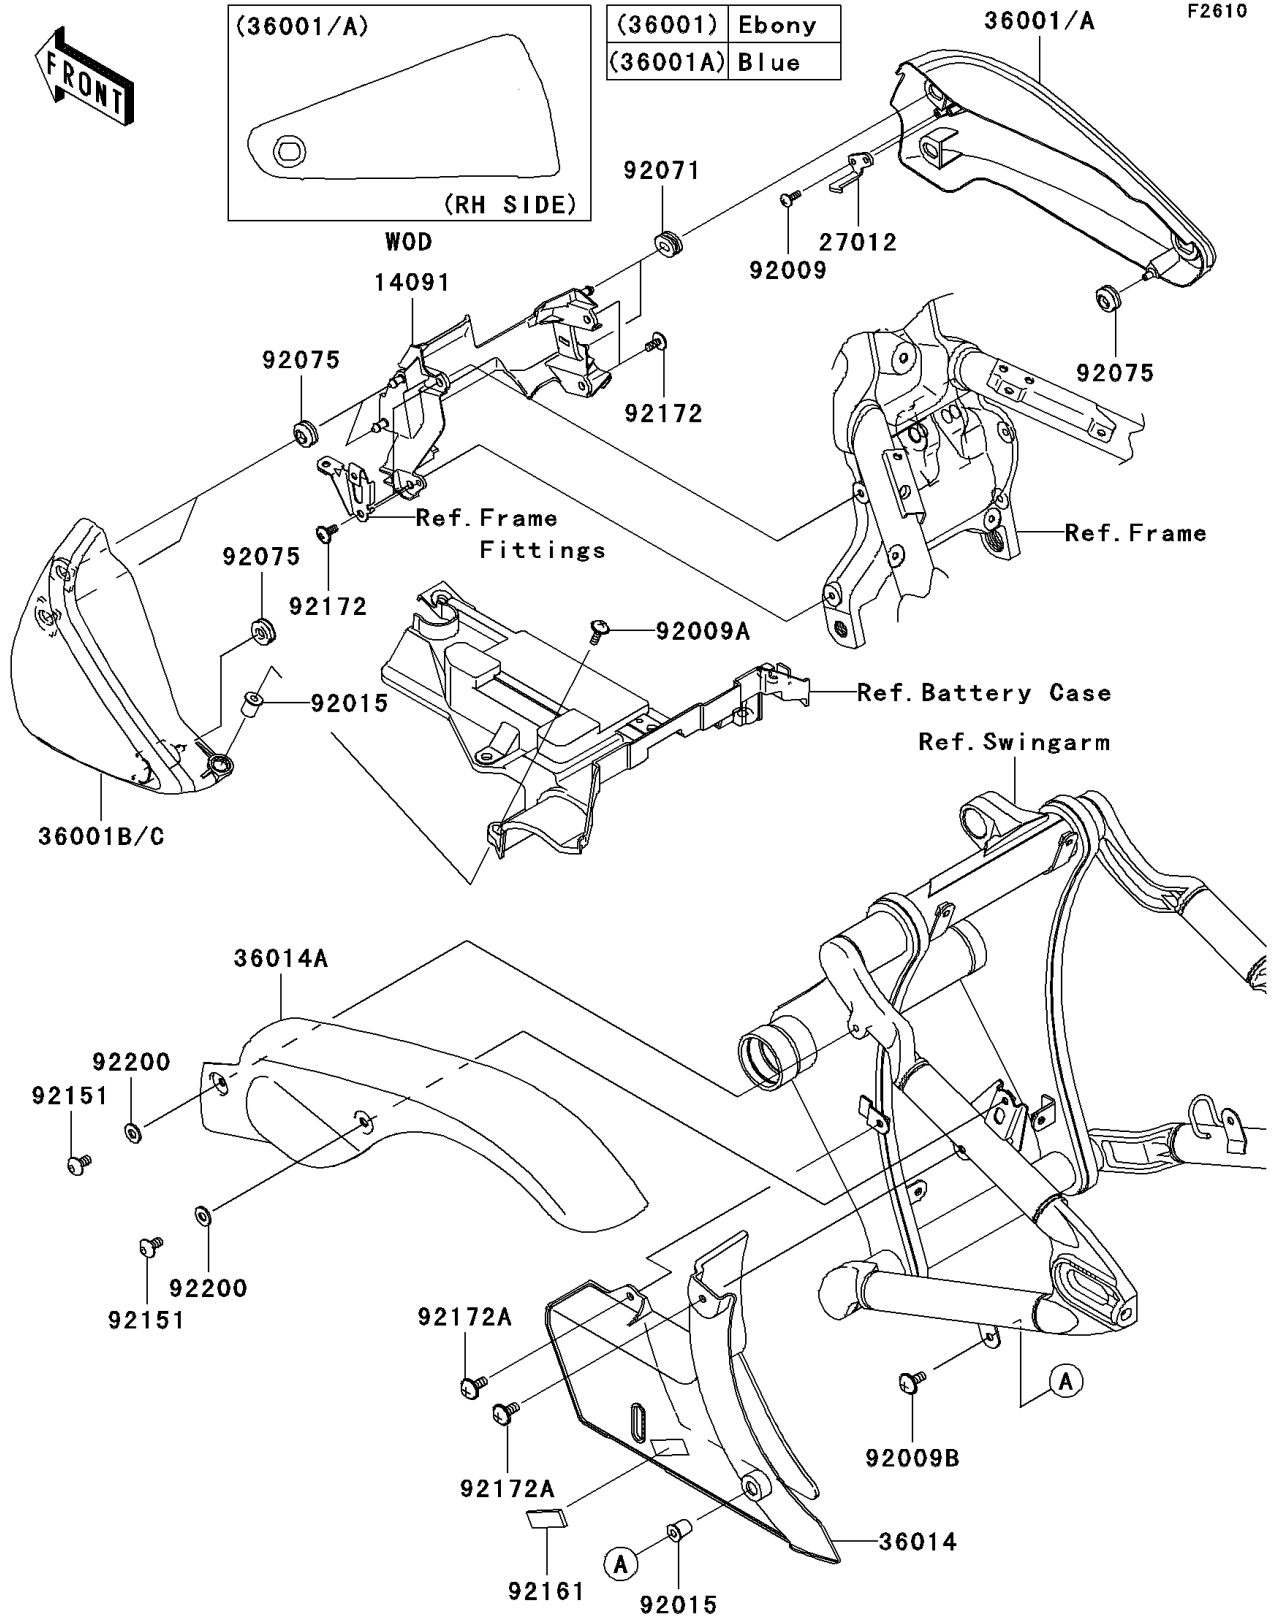

2006 Vulcan 2000 PARTS DIAGRAM

Side Covers/Chain Cover

2006 Vulcan 2000 PARTS LIST

Side Covers/Chain Cover

ITEM NAME	PART NUMBER	QUANTITY
COVER,SIDE COVER,CNT (Ref # 14091)	14091-0237	1
HOOK,SIDE COVER,RH (Ref # 27012)	27012-0025	1
COVER-SIDE,RH,EBONY (Ref # 36001)	36001-0031-H8	1
COVER-SIDE,RH,M.O.BLUE (Ref # 36001A)	36001-0031-726	1
COVER-SIDE,LH,EBONY (Ref # 36001B)	36001-0035-H8	1
COVER-SIDE,LH,M.O.BLUE (Ref # 36001C)	36001-0035-726	1
CASE-CHAIN,LWR (Ref # 36014)	36014-0014	1
CASE-CHAIN,UPP (Ref # 36014A)	36014-0026	1
SCREW,TAPPING,4X12,BLACK (Ref # 92009)	92009-1142	2
SCREW,6X25 (Ref # 92009A)	92009-1465	1
SCREW,6X14 (Ref # 92009B)	92009-1662	1
NUT (Ref # 92015)	92015-1700	2
GROMMET (Ref # 92071)	92071-0011	2
DAMPER (Ref # 92075)	92075-1067	4
BOLT,SOCKET,6X12 (Ref # 92151)	92151-1940	2
DAMPER (Ref # 92161)	92161-0124	1
SCREW,6X14 (Ref # 92172)	92172-0004	4
SCREW,6X14 (Ref # 92172A)	92172-0140	2
WASHER,6.5X14.5X1.5 (Ref # 92200)	92200-3775	2