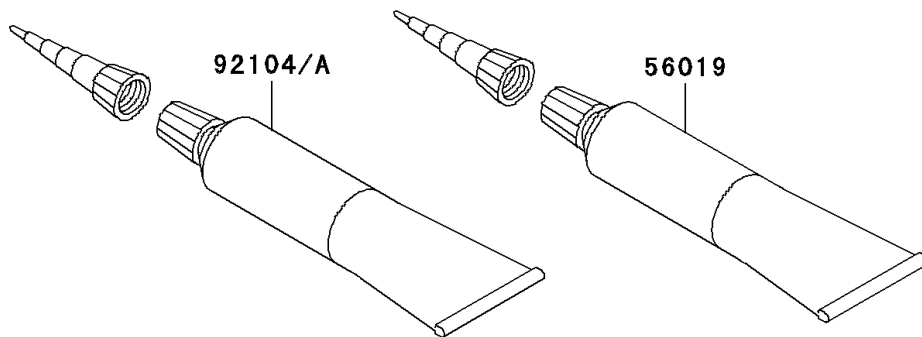

2007 Vulcan 2000 PARTS DIAGRAM

Owner's Tools

F2810

2007 Vulcan 2000 PARTS LIST

Owner's Tools

ITEM NAME	PART NUMBER	QUANTITY
TOOL-KIT (Ref # 56007)	56007-0011	1
BAG,TOOL (Ref # 56008)	56008-0001	1
THREE BOND TB1211,HT/RS,WHITE (Ref # 56019)	56019-120	1
GASKET-LIQUID,TB1211F (Ref # 92104)	92104-0004	1
GASKET-LIQUID,BLACK TB1216B (Ref # 92104A)	92104-1064	1
GRIP-SCREW DRIVER (Ref # 92106)	92106-1001	1
TOOL-DRIVER,#3PHILLIPS (Ref # 92107)	92107-008	1
TOOL-DRIVER,#2PHILLIPS&SLOT (Ref # 92107A)	92107-1052	1
TOOL-WRENCH,ALLEN,5MM (Ref # 92110)	92110-1015	1
TOOL-WRENCH,OPEN END,10X12 (Ref # 92110A)	92110-1165	1
TOOL-WRENCH,OPEN END,14X17 (Ref # 92110B)	92110-1166	1
TOOL-WRENCH,OPEN END,8X10 (Ref # 92110C)	92110-1167	1
TOOL-WRENCH,ALLEN,4MM (Ref # 92110D)	92110-3703	1
TOOL-PLIERS (Ref # 92112)	92112-003	1
TOOL-WRENCH,ALLEN,6MM (Ref # 92127)	92127-003	1