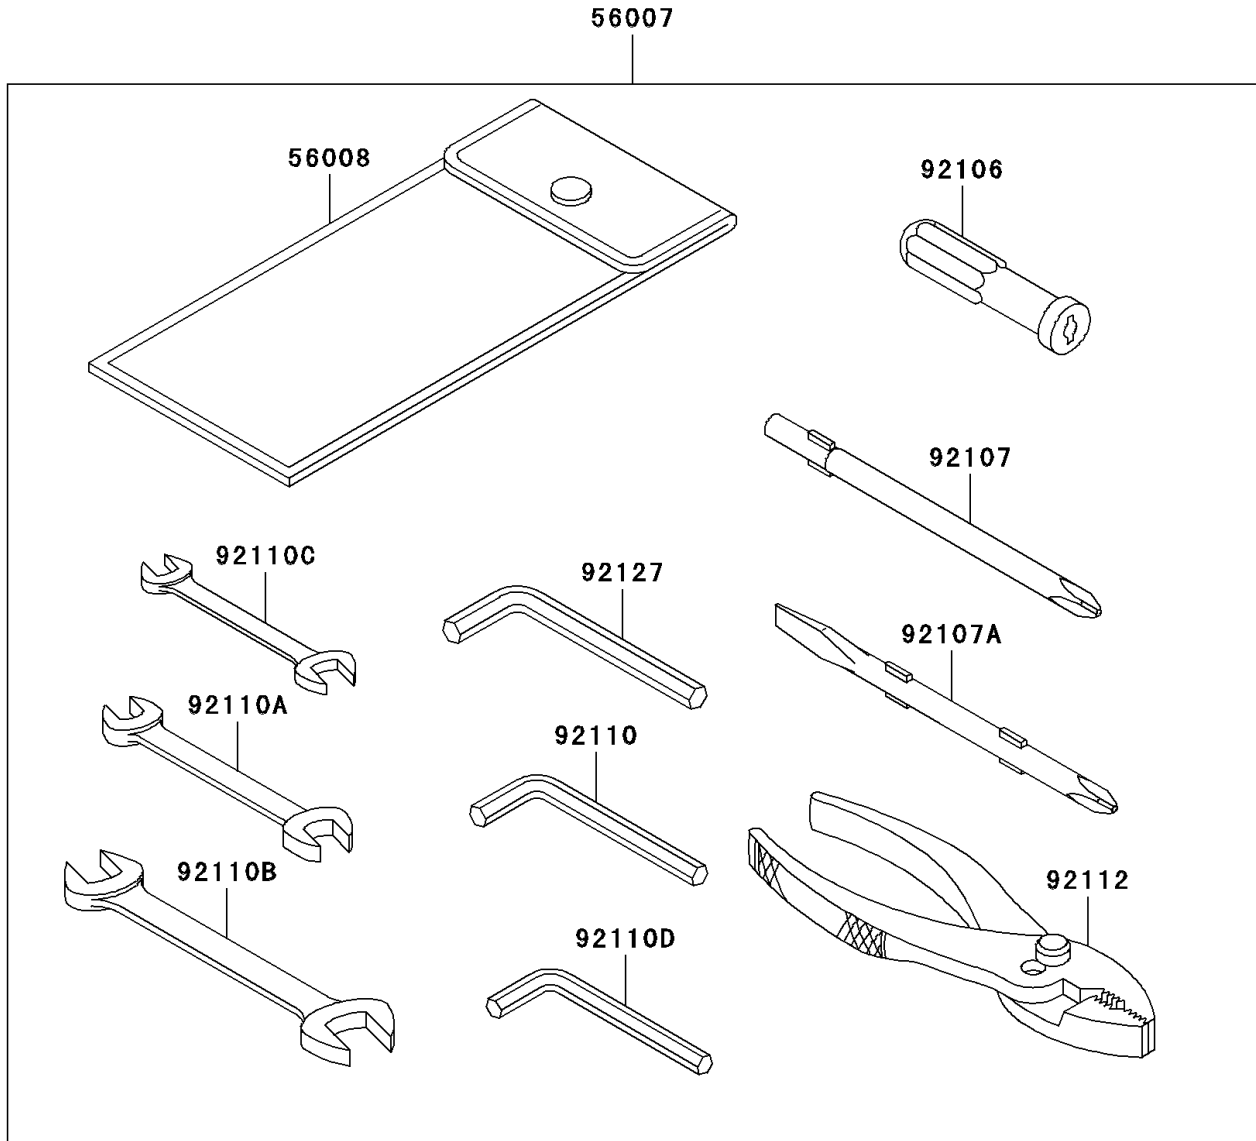

2007 Vulcan 2000 PARTS DIAGRAM

Owner's Tools

F2810

2007 Vulcan 2000 PARTS LIST

Owner's Tools

ITEM NAME	PART NUMBER	QUANTITY
TOOL-KIT (Ref # 56007)	56007-0011	1
BAG,TOOL (Ref # 56008)	56008-0001	1
THREE BOND TB1211,HT/RS,WHITE (Ref # 56019)	56019-120	1
GASKET-LIQUID,TB1211F (Ref # 92104)	92104-0004	1
GASKET-LIQUID,BLACK TB1216B (Ref # 92104A)	92104-1064	1
GRIP-SCREW DRIVER (Ref # 92106)	92106-1001	1
TOOL-DRIVER,#3PHILLIPS (Ref # 92107)	92107-008	1
TOOL-DRIVER,#2PHILLIPS&SLOT (Ref # 92107A)	92107-1052	1
TOOL-WRENCH,ALLEN,5MM (Ref # 92110)	92110-1015	1
TOOL-WRENCH,OPEN END,10X12 (Ref # 92110A)	92110-1165	1
TOOL-WRENCH,OPEN END,14X17 (Ref # 92110B)	92110-1166	1
TOOL-WRENCH,OPEN END,8X10 (Ref # 92110C)	92110-1167	1
TOOL-WRENCH,ALLEN,4MM (Ref # 92110D)	92110-3703	1
TOOL-PLIERS (Ref # 92112)	92112-003	1
TOOL-WRENCH,ALLEN,6MM (Ref # 92127)	92127-003	1